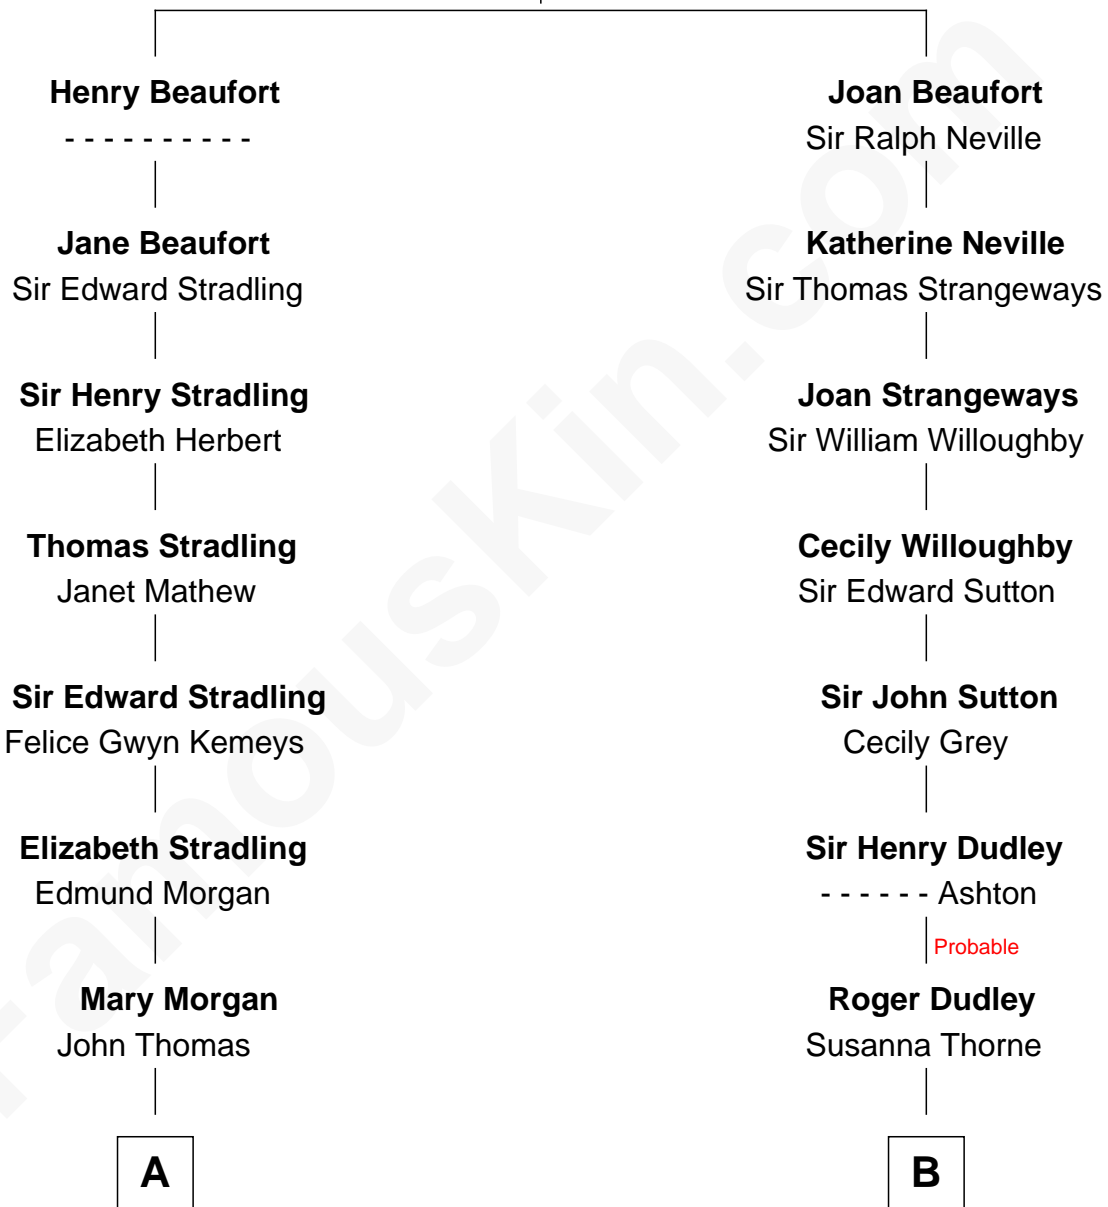

## Relationship Chart of Sally Ride

*1st American Woman in Space*

15th cousin 5 times removed of

**William Marsh Rice**  
*Founder of Rice University*

**John of Gaunt**  
Katherine Roet

**C**

—  
**Charles Everroad Richardson**

Blanche Gibson

—  
**Jennie Mae Richardson**

Thomas Vernam Ride

—  
**Dale Burdell Ride**

Carol Joyce Anderson

—  
**Sally Ride**

*1st American Woman in Space*

FamousKin.com