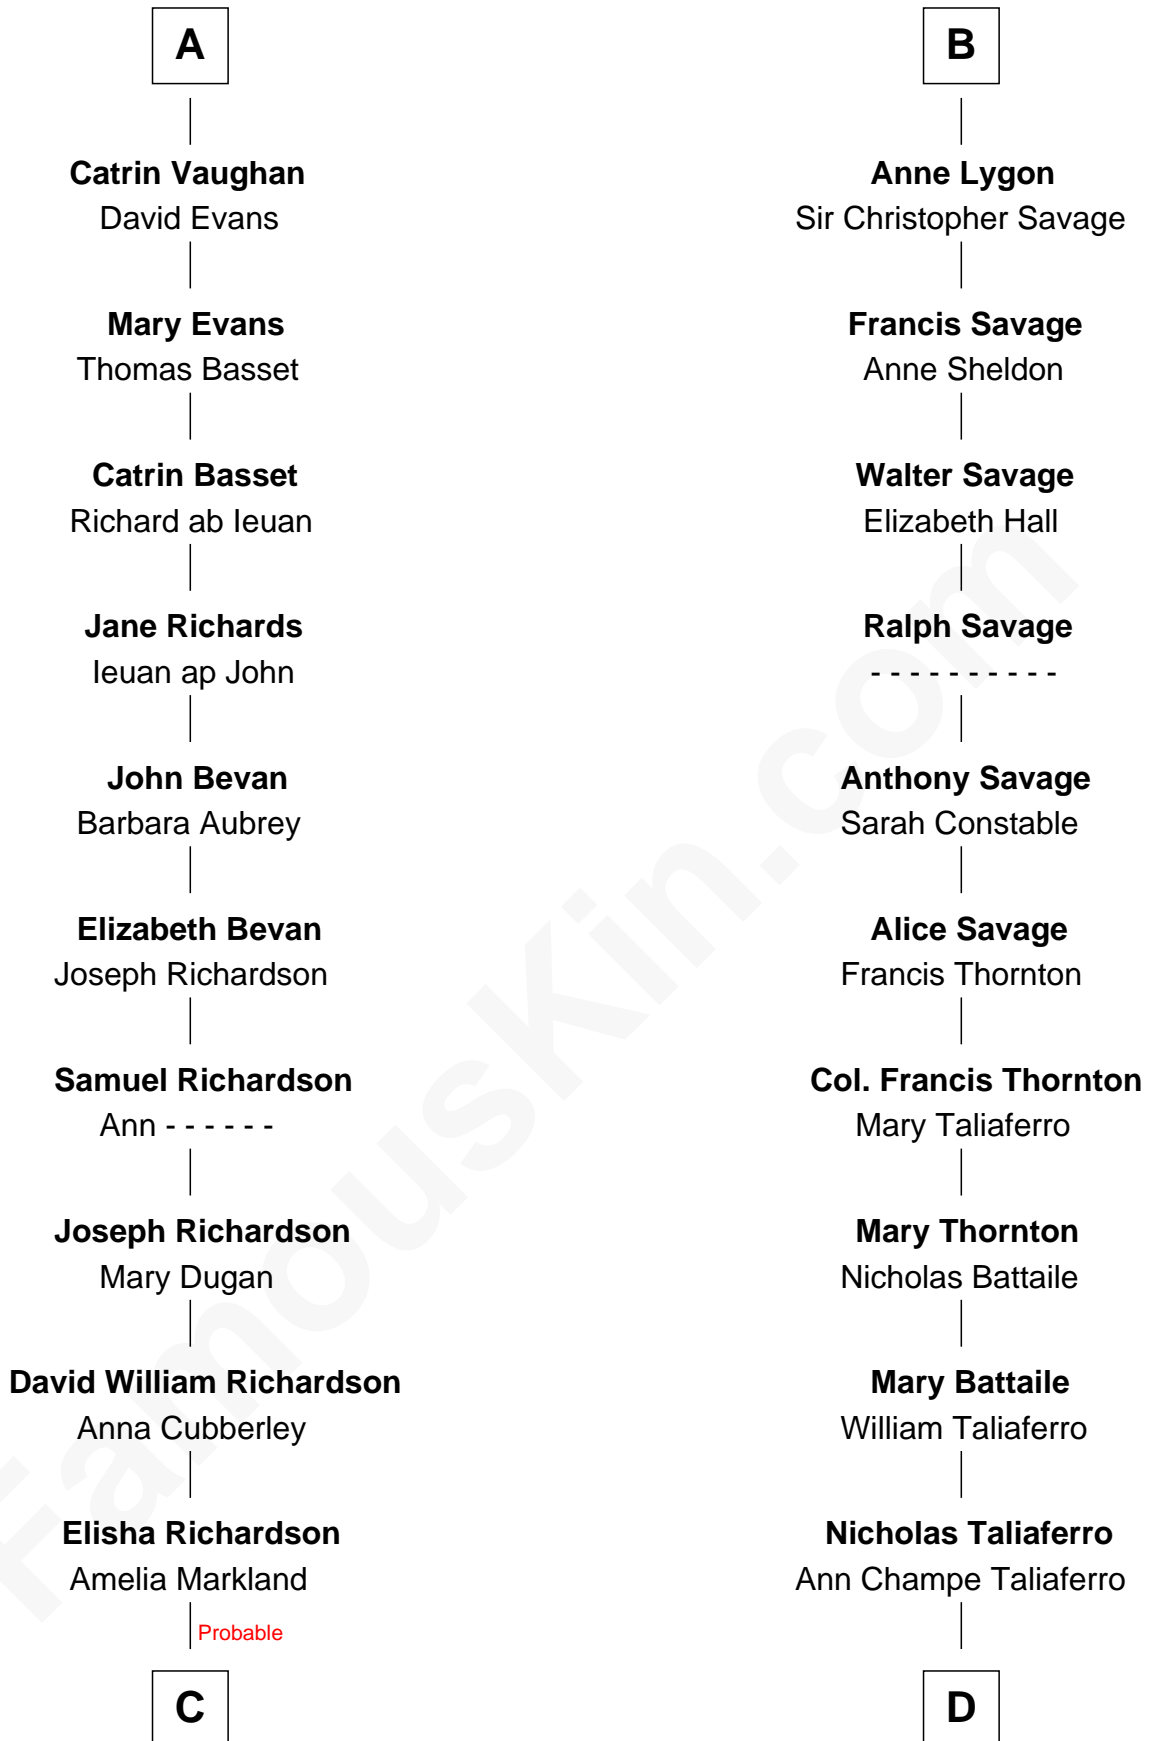

## Relationship Chart of

### Sally Ride

1st American Woman in Space

20th cousin 1 time removed of

### General George C. Marshall

Author of "The Marshall Plan"

**C**

**William Cubberly Richardson**

Mary Ann Lee

**Charles Everroad Richardson**

Blanche Gibson

**Jennie Mae Richardson**

Thomas Vernam Ride

**Dale Burdell Ride**

Carol Joyce Anderson

**Sally Ride**

*1st American Woman in Space*

**D**

**Matilda Battaile Taliaferro**

Martin Marshall