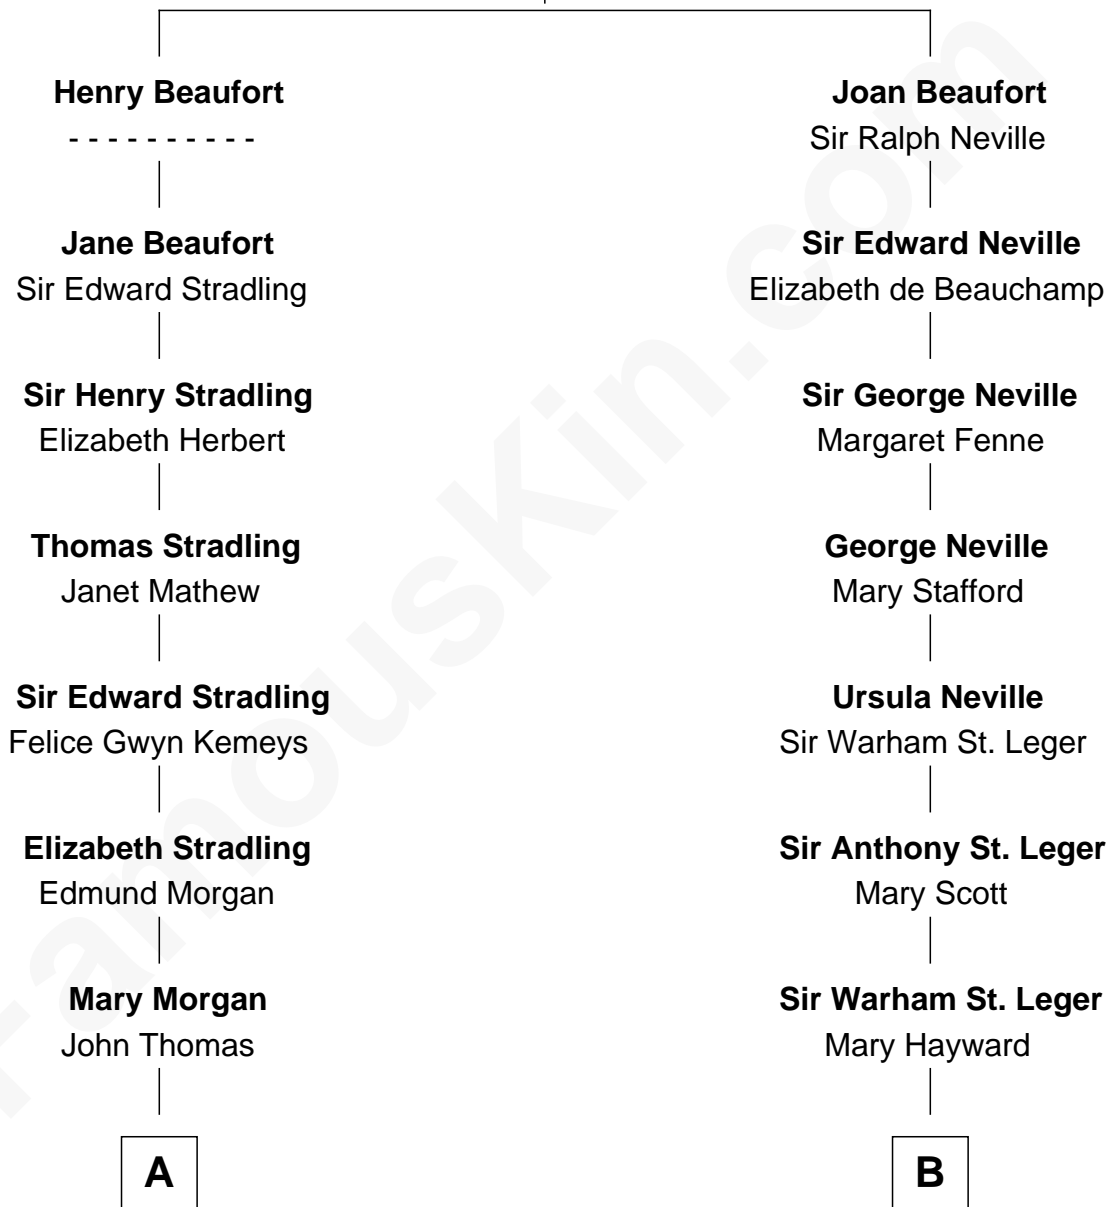

## Relationship Chart of

### Sally Ride

*1st American Woman in Space*

16th cousin 4 times removed of

### Harry F. Byrd

*50th Governor of Virginia*

**John of Gaunt**  
Katherine Roet

**C**

Charles Everroad Richardson

Blanche Gibson

Jennie Mae Richardson

Thomas Vernam Ride

Dale Burdell Ride

Carol Joyce Anderson

Sally Ride

*1st American Woman in Space*

FamousKin.com