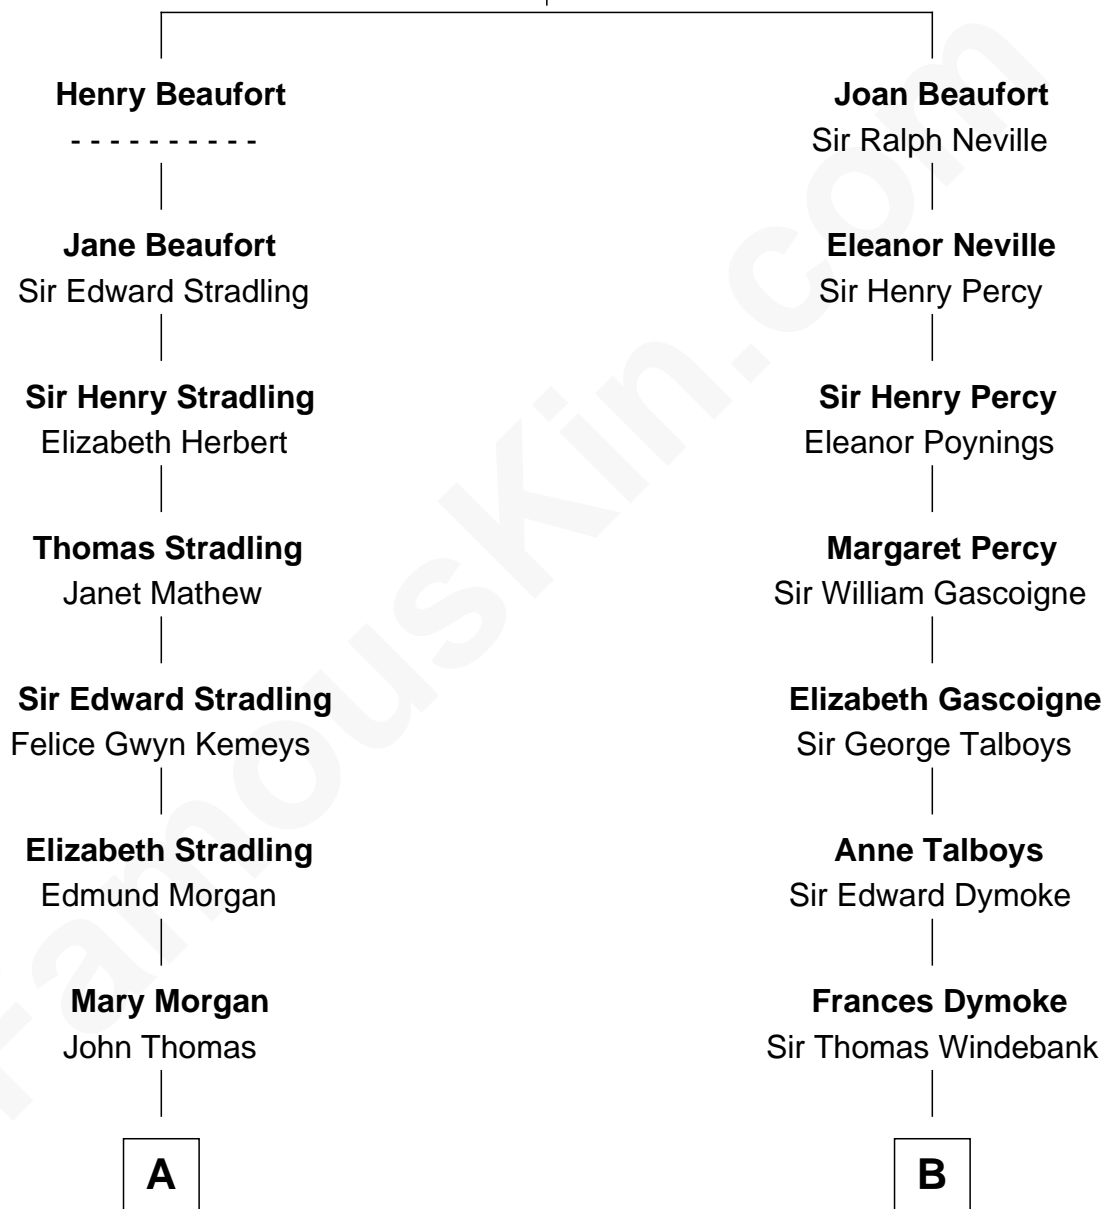

FamousKin.com

Relationship Chart of

Sally Ride

1st American Woman in Space

13th cousin 7 times removed of

Meriwether Lewis

Lewis and Clark Expedition

John of Gaunt
Katherine Roet

C

Charles Everroad Richardson

Blanche Gibson

Jennie Mae Richardson

Thomas Vernam Ride

Dale Burdell Ride

Carol Joyce Anderson

Sally Ride

1st American Woman in Space

FamousKin.com