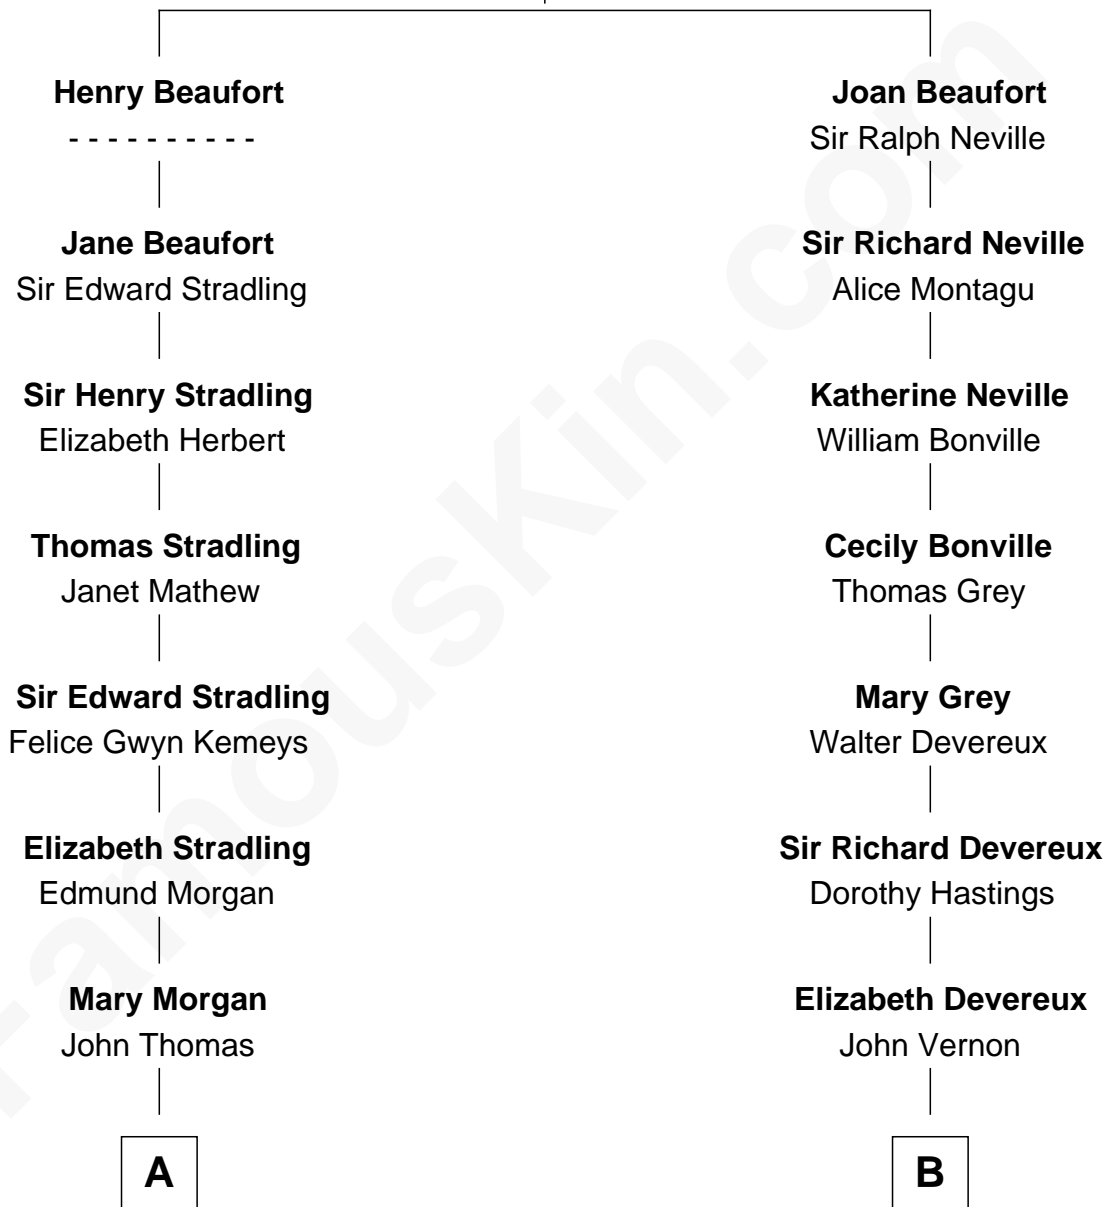

FamousKin.com

Relationship Chart of

Sally Ride

1st American Woman in Space

19th cousin 1 time removed of

Sarah Ferguson
Duchess of York

John of Gaunt
Katherine Roet

Sarah Ferguson photo by [Norbert Aepli](#) [\(CC BY 3.0\)](#)