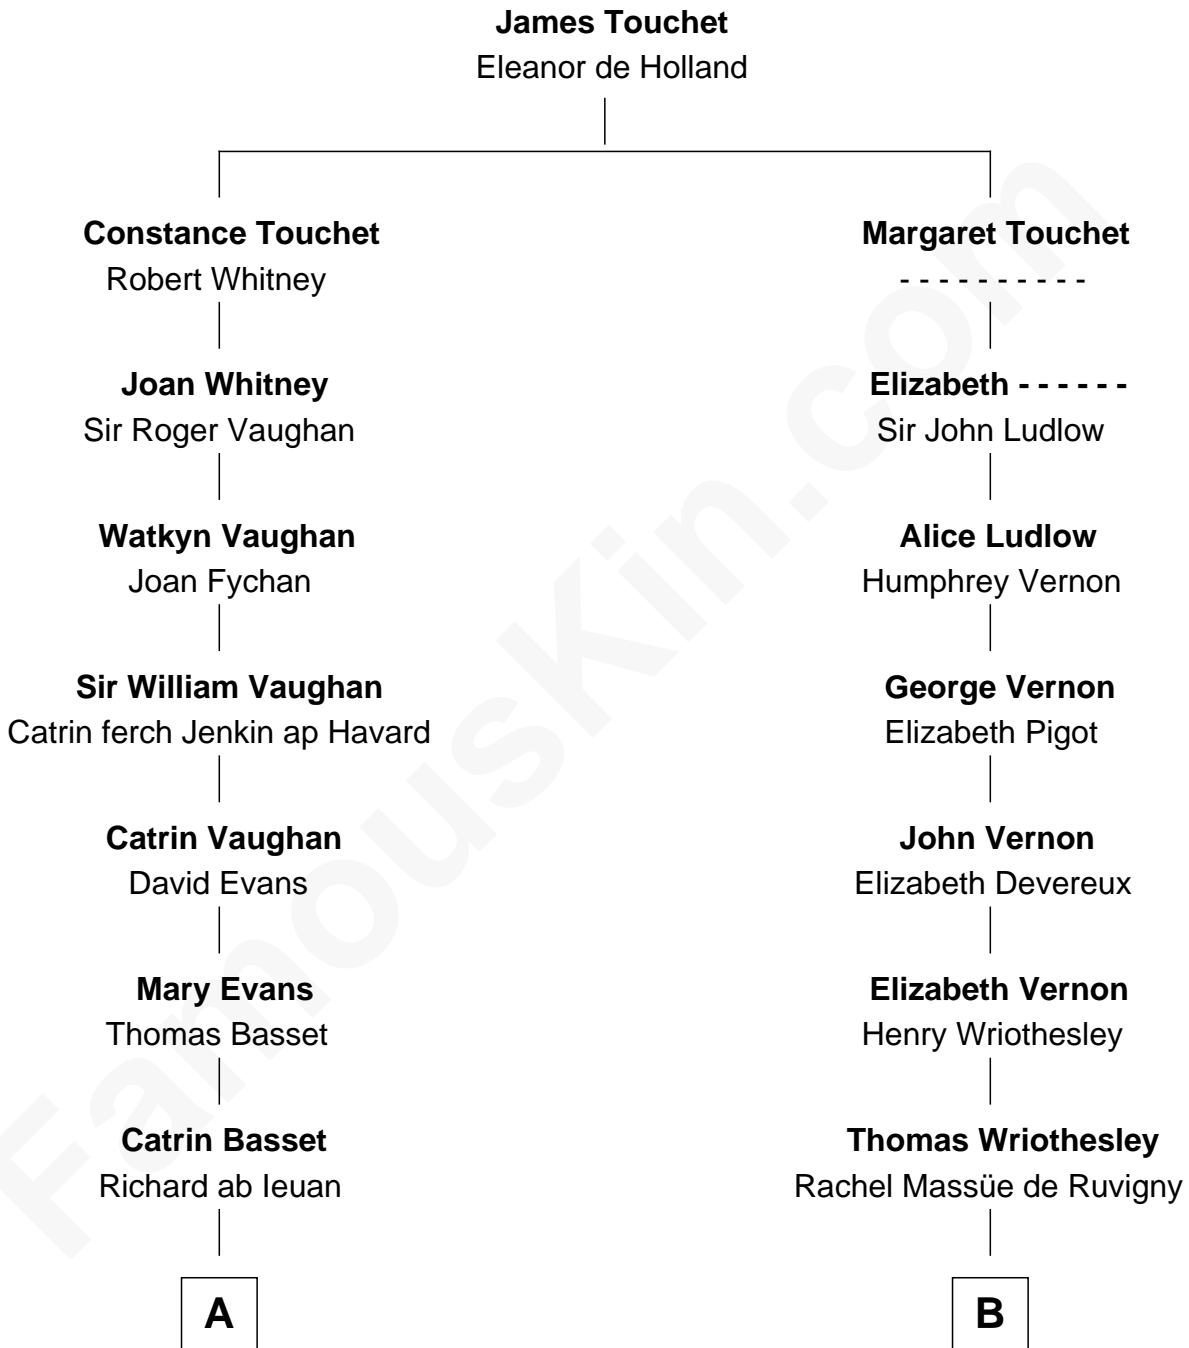

# FamousKin.com

## Relationship Chart of

### Sally Ride

*1st American Woman in Space*

17th cousin 1 time removed of

**Sarah Ferguson**  
*Duchess of York*

**C**

**Dale Burdell Ride**  
Carol Joyce Anderson

**Sally Ride**  
*1st American Woman in Space*