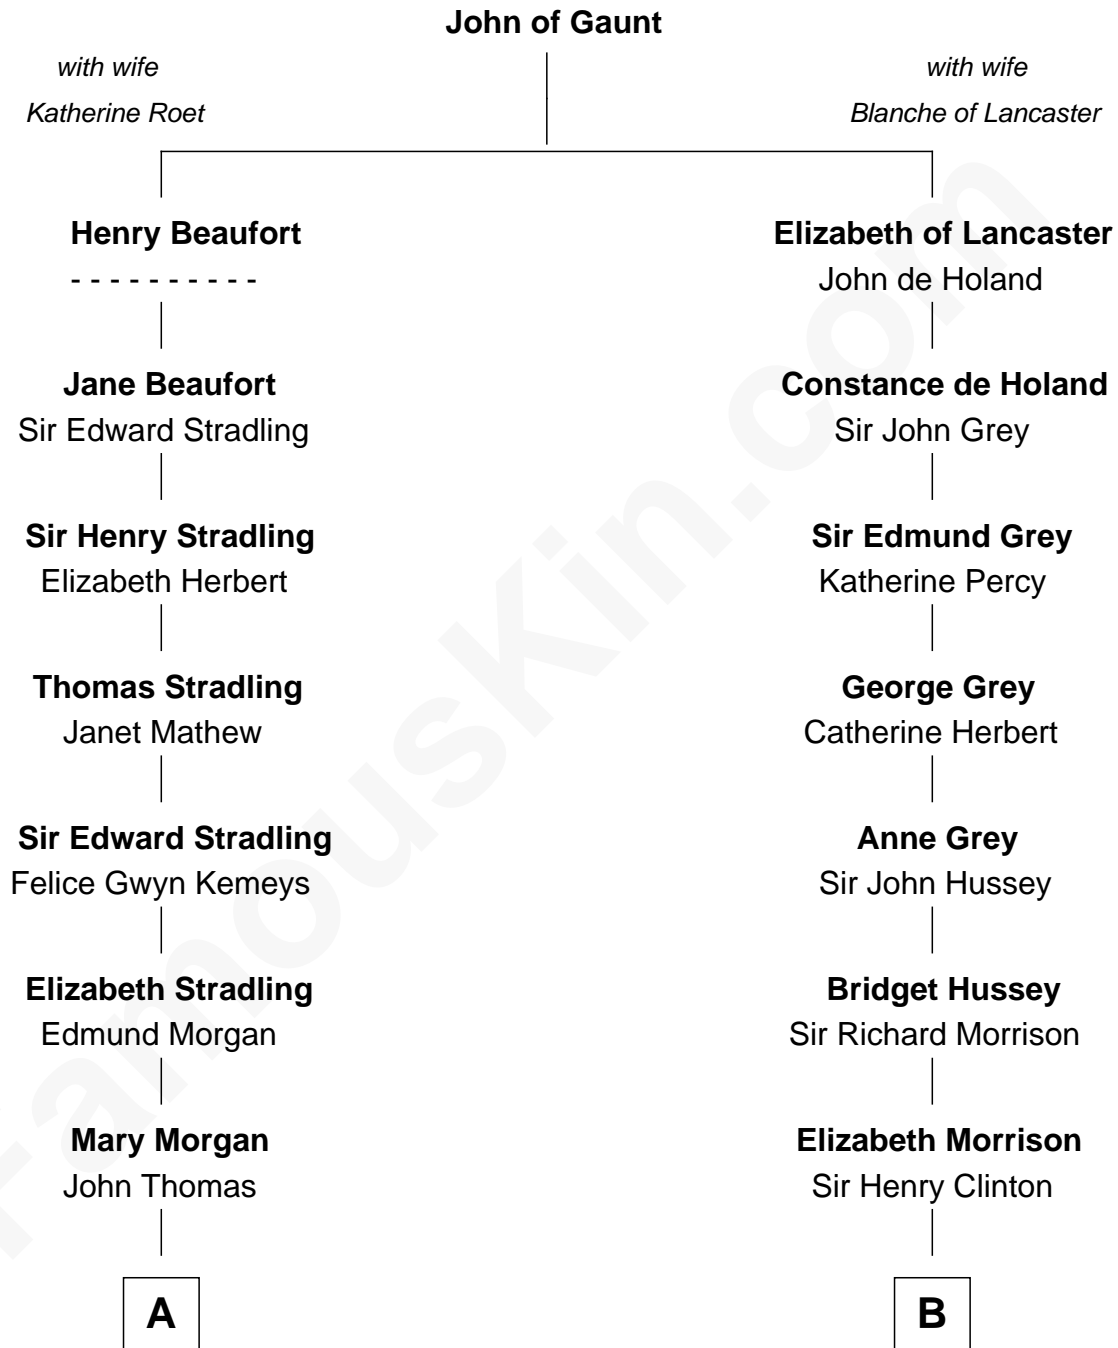

FamousKin.com

Relationship Chart of

Sally Ride

1st American Woman in Space

11th cousin 9 times removed of

George Clinton

4th U.S. Vice President

C

—
Charles Everroad Richardson

Blanche Gibson

—
Jennie Mae Richardson

Thomas Vernam Ride

—
Dale Burdell Ride

Carol Joyce Anderson

—
Sally Ride

1st American Woman in Space