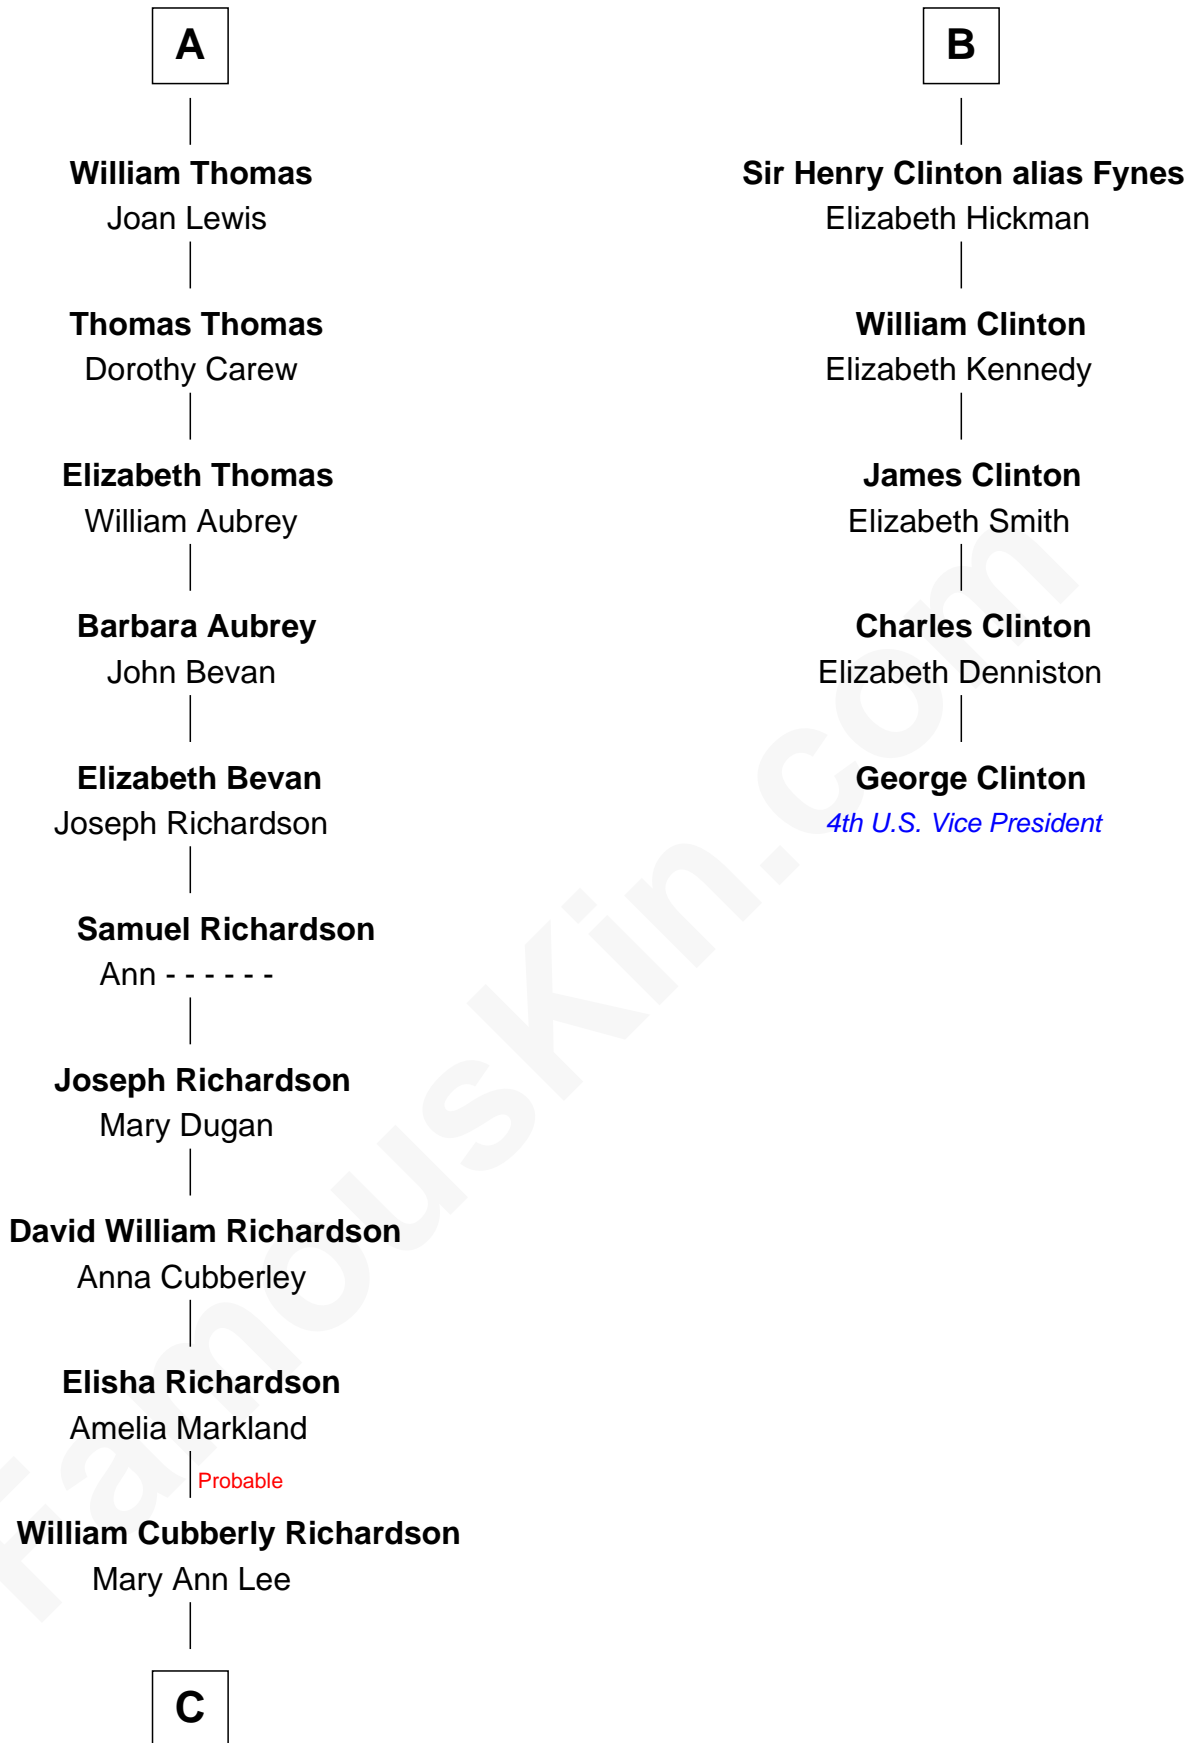

FamousKin.com

Relationship Chart of

Sally Ride

1st American Woman in Space

11th cousin 9 times removed of

George Clinton

4th U.S. Vice President

C

—
Charles Everroad Richardson

Blanche Gibson

—
Jennie Mae Richardson

Thomas Vernam Ride

—
Dale Burdell Ride

Carol Joyce Anderson

—
Sally Ride

1st American Woman in Space