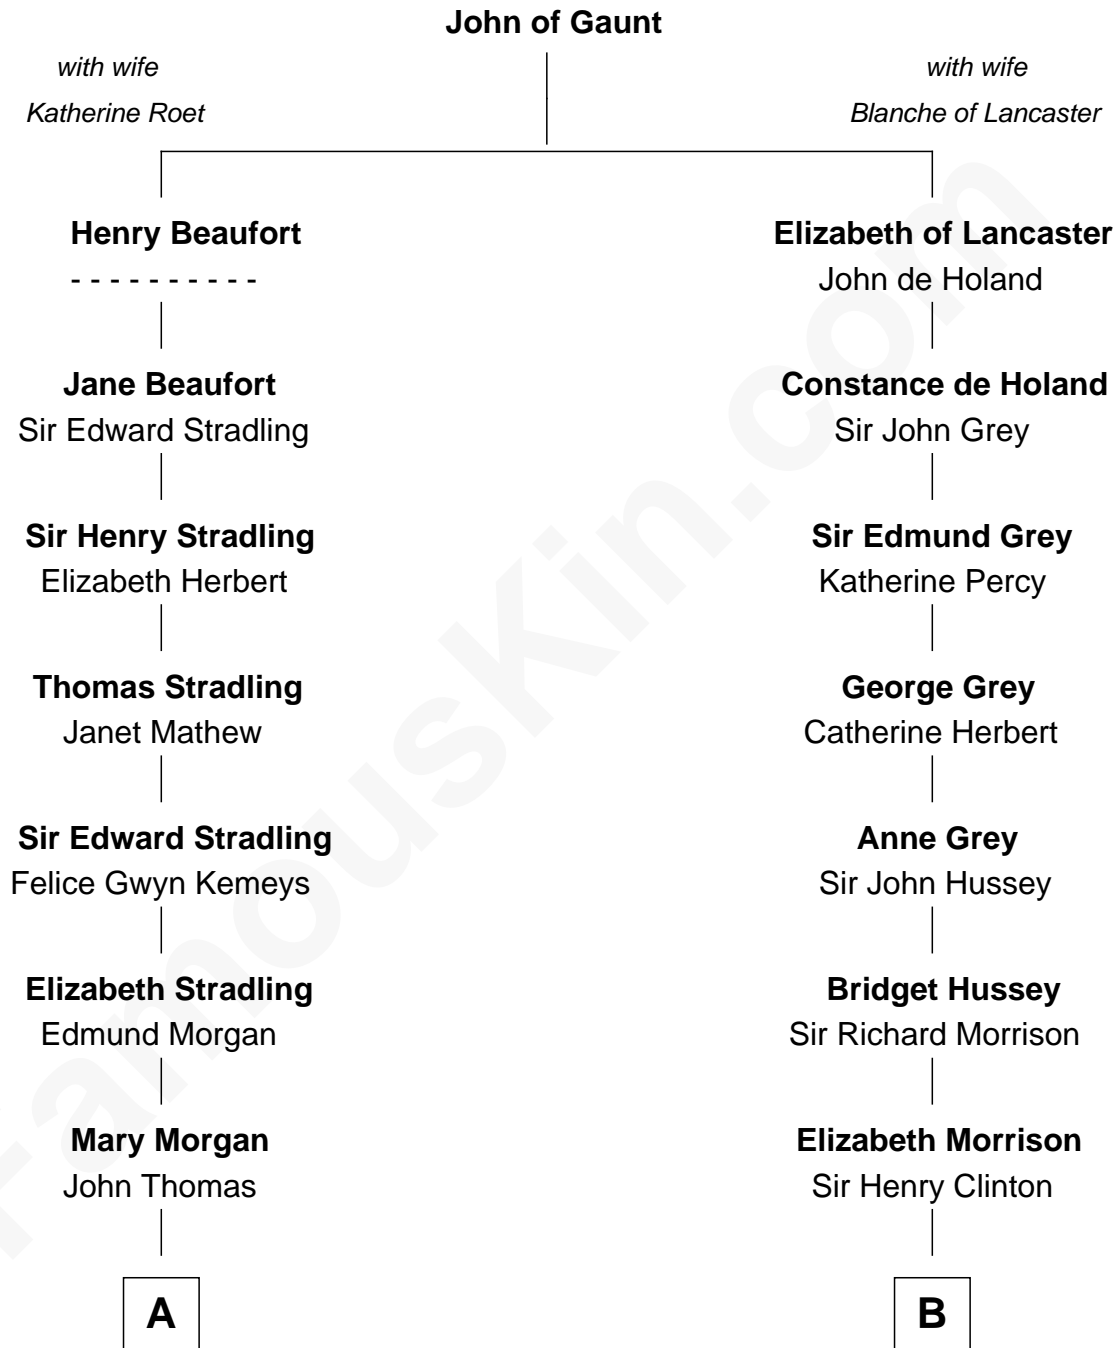

DeWitt Clinton

6th Governor of New York