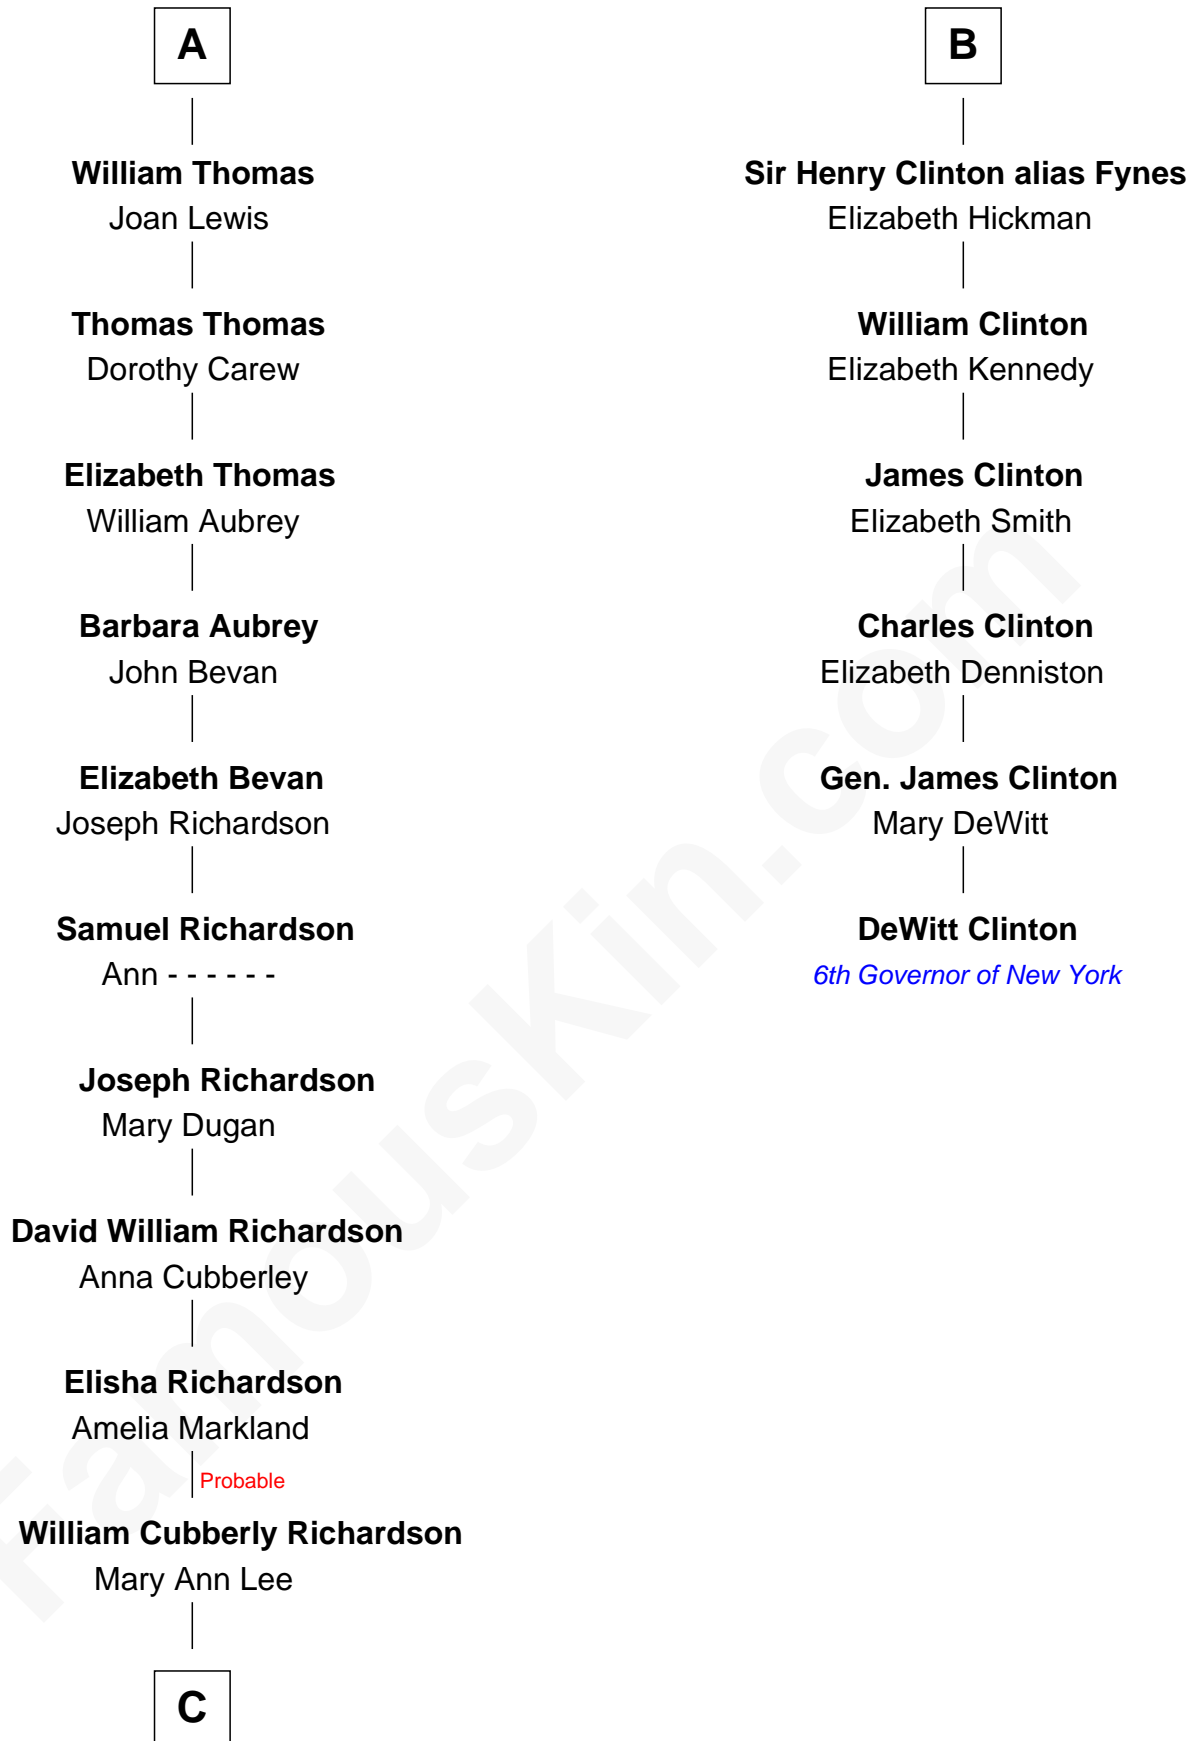

## Relationship Chart of

### Sally Ride

*1st American Woman in Space*

**12th cousin 8 times removed of**

### DeWitt Clinton

*6th Governor of New York*

**C**

Charles Everroad Richardson

Blanche Gibson

Jennie Mae Richardson

Thomas Vernam Ride

Dale Burdell Ride

Carol Joyce Anderson

Sally Ride

*1st American Woman in Space*

FamousKin.com