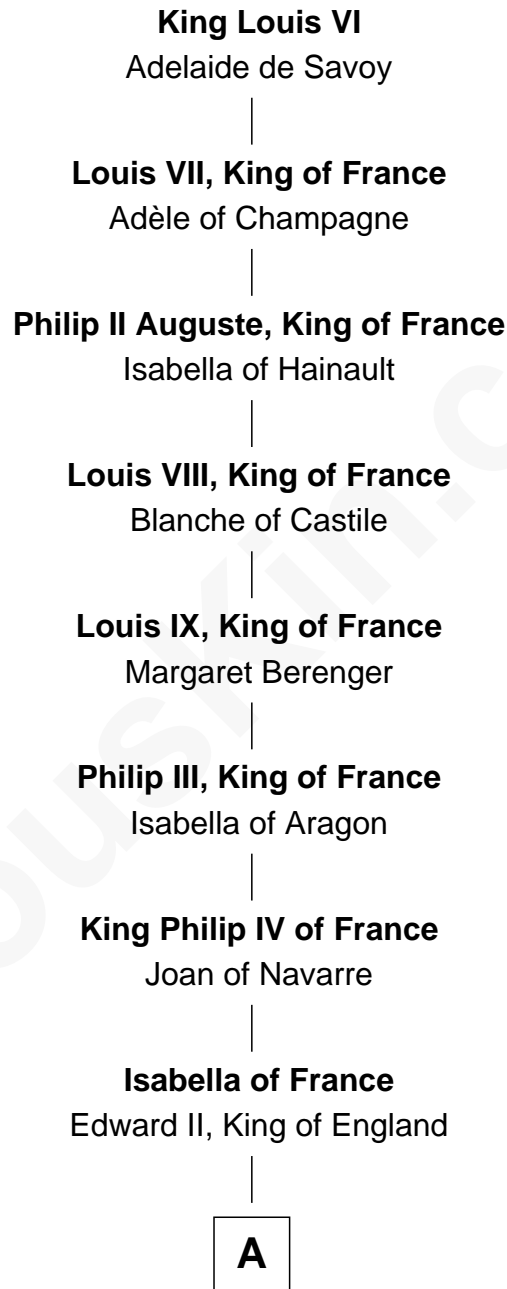

FamousKin.com Relationship Chart of

Sally Ride

1st American Woman in Space

28th Great-granddaughter of

King Louis VI

King of France

A

Edward III, King of England

Philippa of Hainault

Edmund of Langley

Isabella of Castile

Constance Plantagenet

Edmund de Holland

Eleanor de Holland

James Touchet

Constance Touchet

Robert Whitney

Joan Whitney

Sir Roger Vaughan

Watkyn Vaughan

Joan Fychan

Sir William Vaughan

Catrin ferch Jenkin ap Havard

Catrin Vaughan