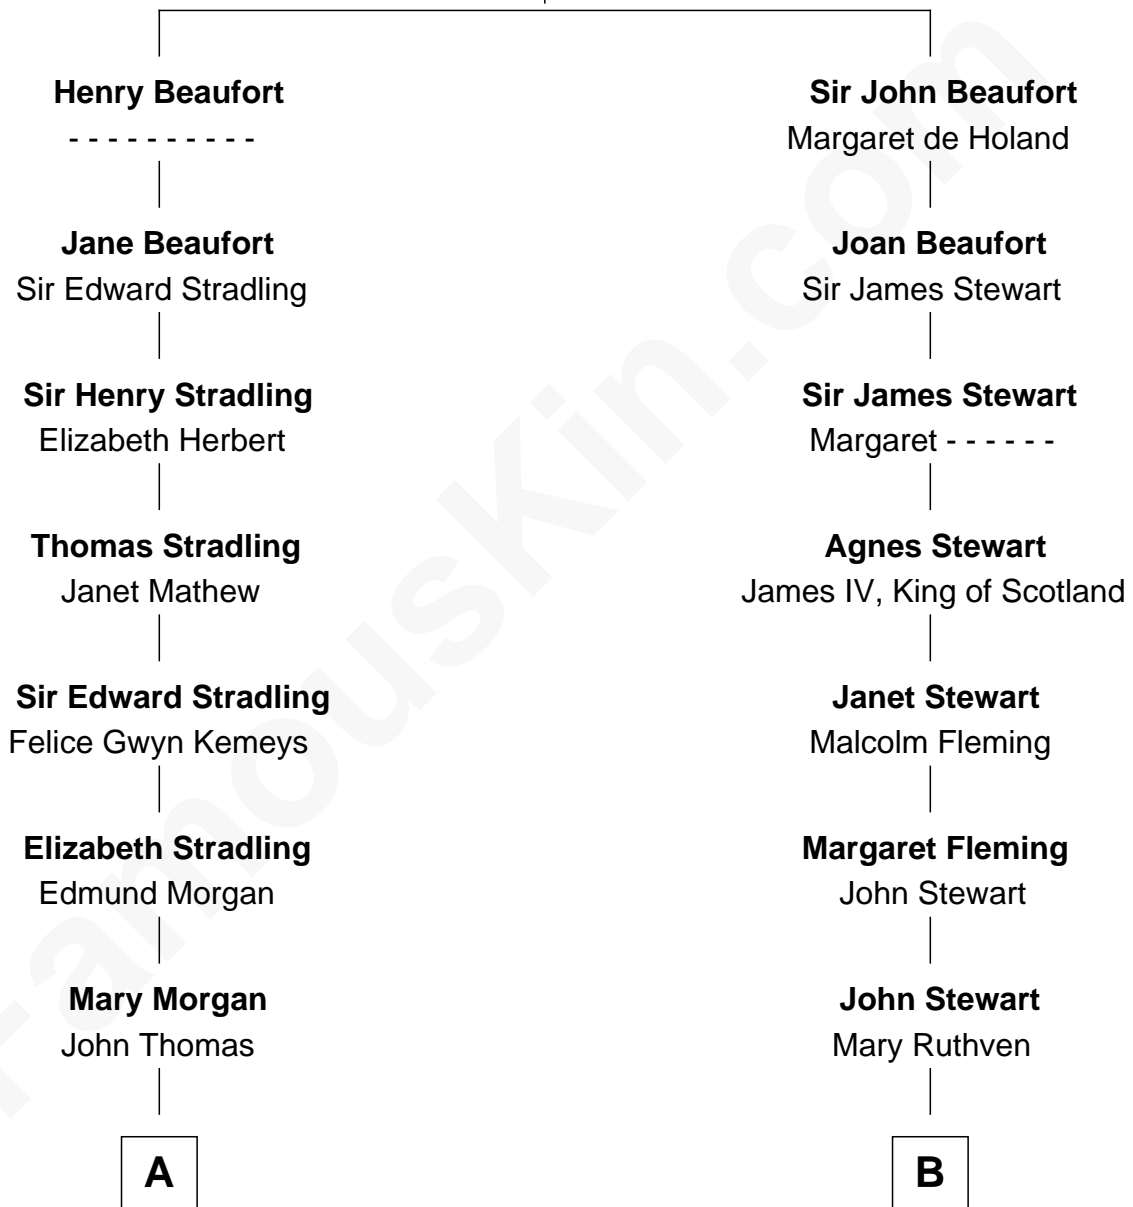

FamousKin.com Relationship Chart of

Sally Ride

1st American Woman in Space

19th cousin 1 time removed of

Hugh Grant

Movie Actor

John of Gaunt
Katherine Roet

FamousKin.com