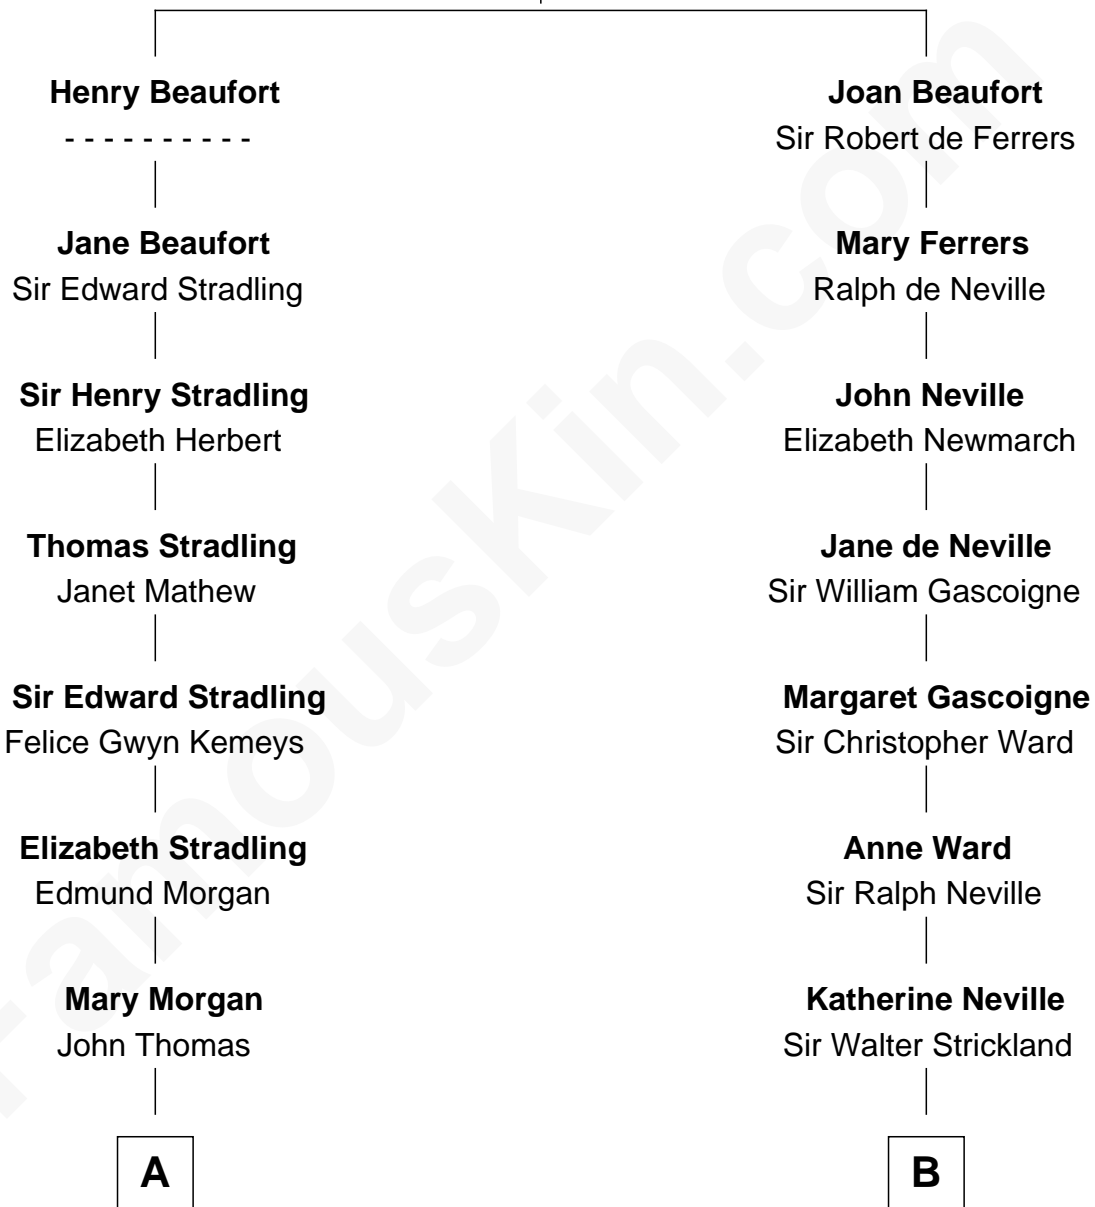

FamousKin.com

Relationship Chart of

Sally Ride

1st American Woman in Space

17th cousin 3 times removed of

Charles A. Pillsbury

Co-Founder of C.A. Pillsbury Co.

John of Gaunt
Katherine Roet

C

Charles Everroad Richardson

Blanche Gibson

Jennie Mae Richardson

Thomas Vernam Ride

Dale Burdell Ride

Carol Joyce Anderson

Sally Ride

1st American Woman in Space

FamousKin.com