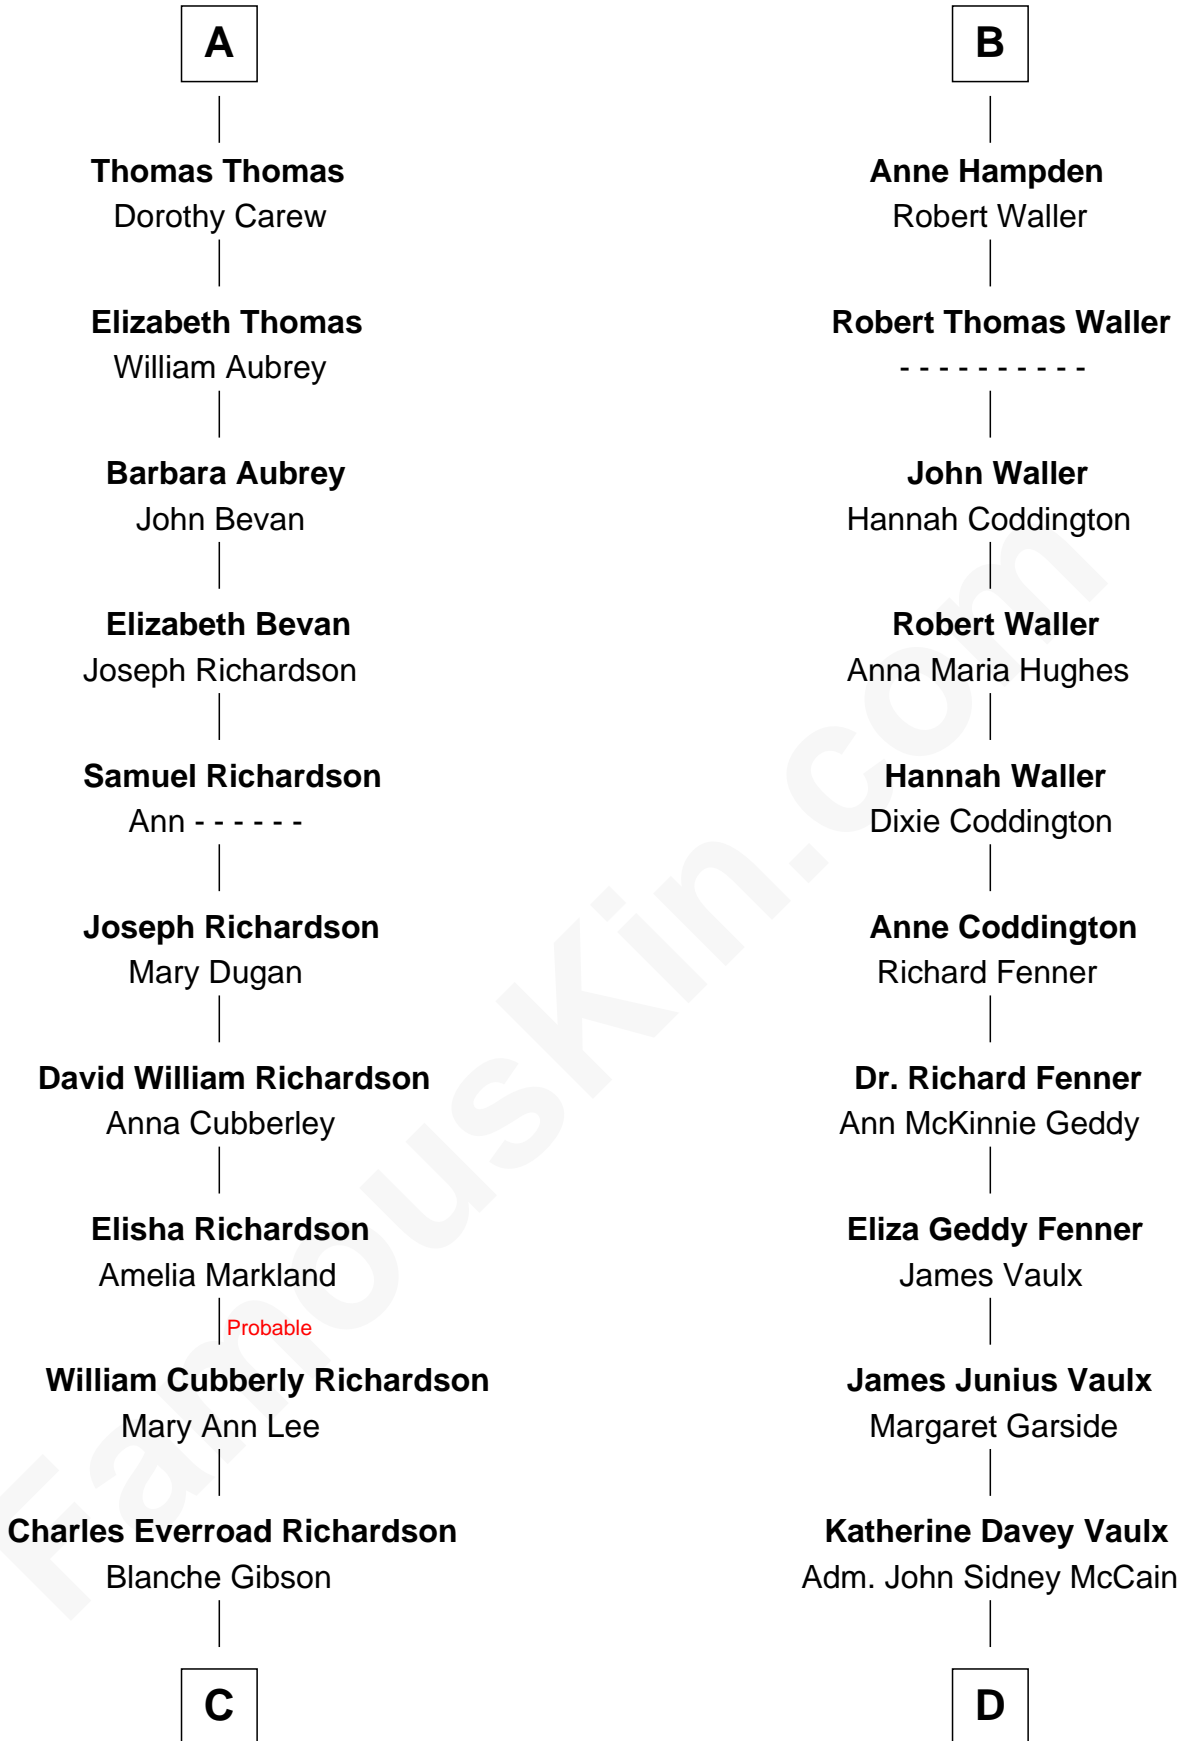

FamousKin.com

Relationship Chart of

Sally Ride

1st American Woman in Space

18th cousin 1 time removed of

John McCain

U.S. Senator from Arizona

Sir William Stradling

Isabel St. Barbe

C

Jennie Mae Richardson
Thomas Vernam Ride

Dale Burdell Ride
Carol Joyce Anderson

Sally Ride
1st American Woman in Space

D

Adm. John Sidney McCain
Roberta Wright

John McCain
U.S. Senator from Arizona