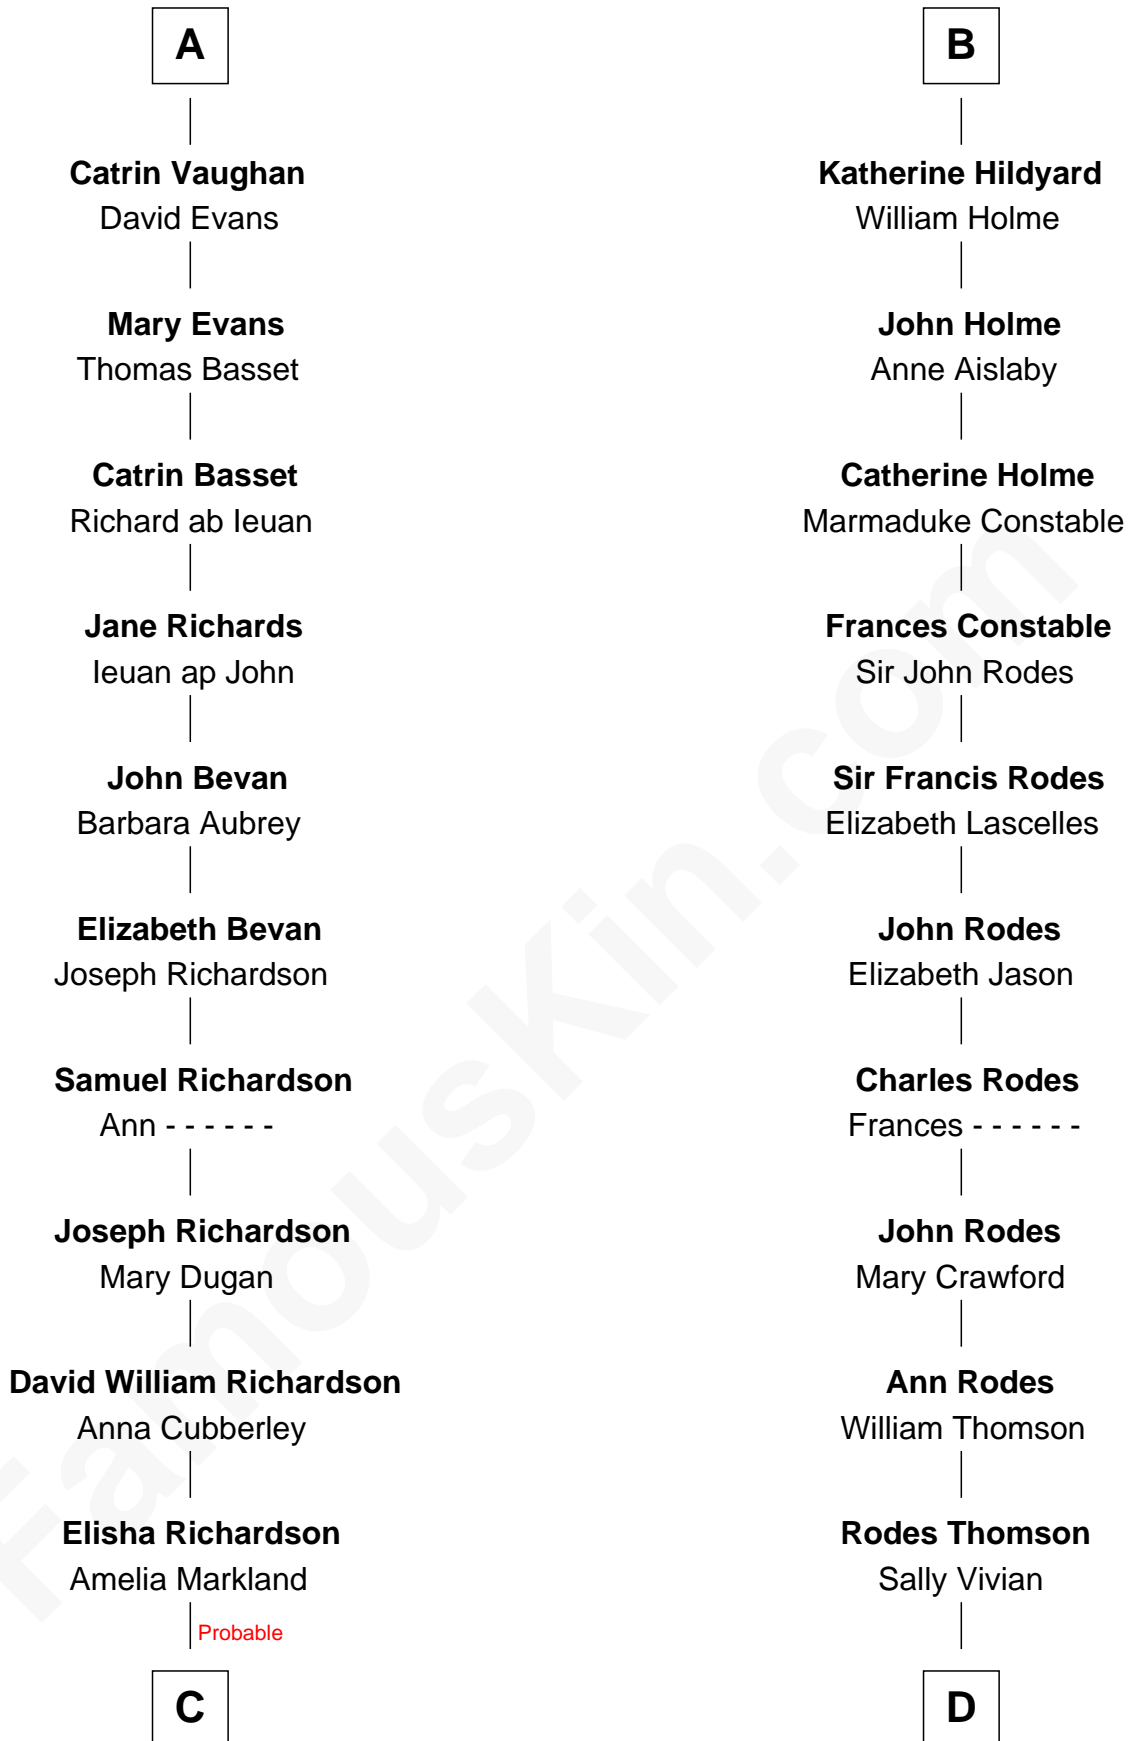

# FamousKin.com Relationship Chart of

**Sally Ride**

*1st American Woman in Space*

21st cousin of

**Melvyn Douglas**

*Movie Actor*

**Edward III, King of England**

Philippa of Hainault

**C**

**William Cubberly Richardson**

Mary Ann Lee

**Charles Everroad Richardson**

Blanche Gibson

**Jennie Mae Richardson**

Thomas Vernam Ride

**Dale Burdell Ride**

Carol Joyce Anderson

**Sally Ride**

*1st American Woman in Space*

**D**

**Nancy Thomson**

Thomas Johnson Garrett

**Sophia Garrett**

Erskine Douglas