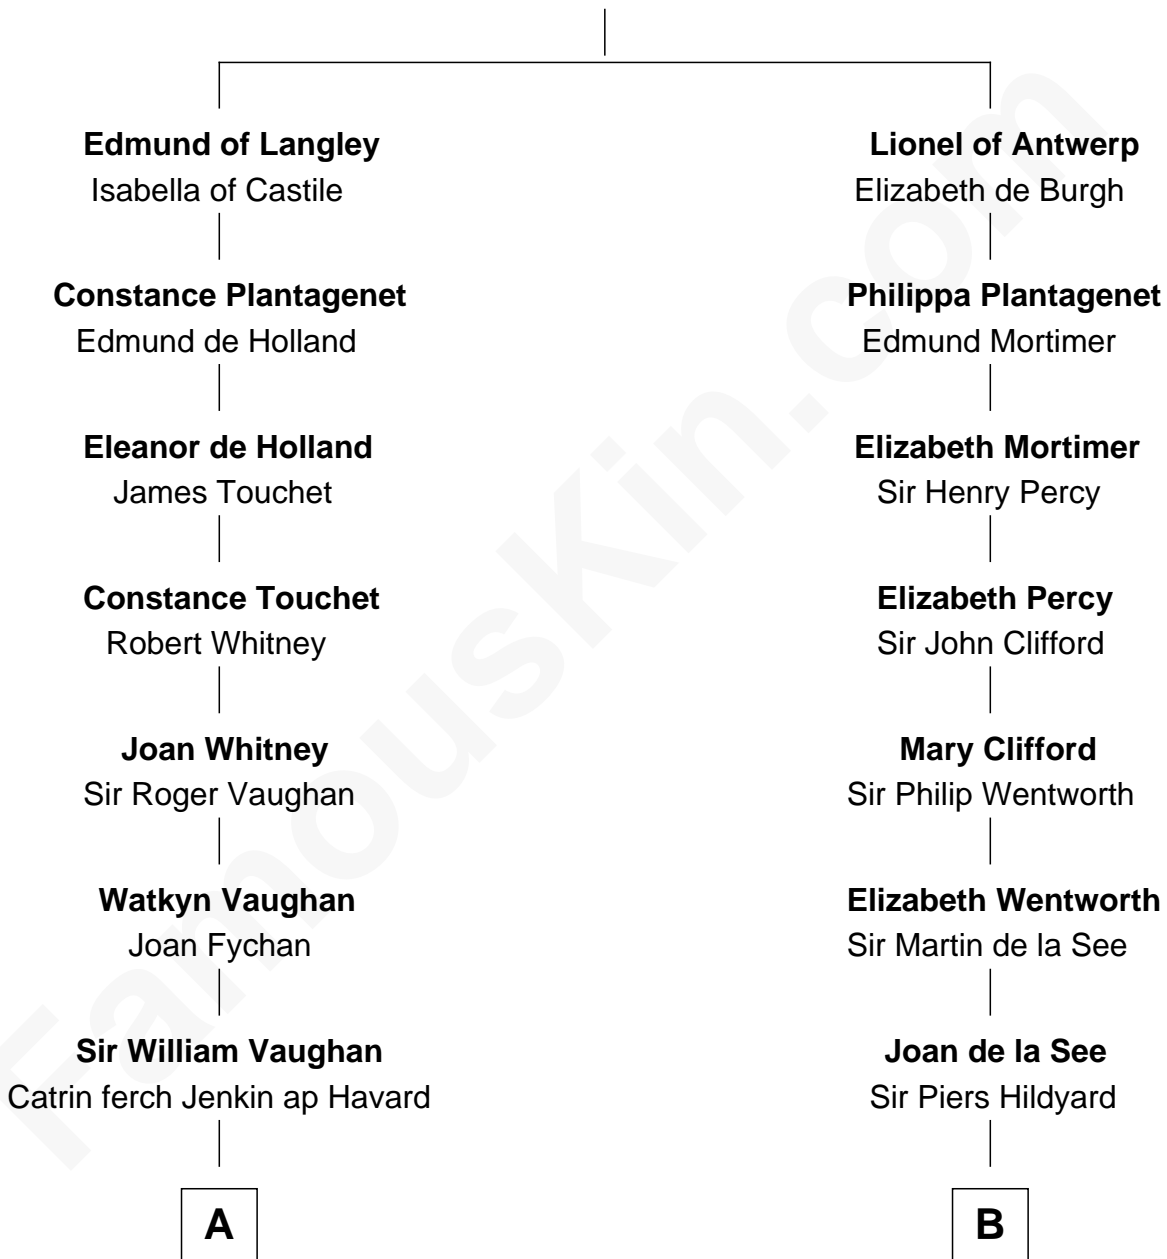

# FamousKin.com Relationship Chart of

**Sally Ride**

*1st American Woman in Space*

21st cousin of

**Melvyn Douglas**

*Movie Actor*

**Edward III, King of England**

Philippa of Hainault

**C**

**William Cubberly Richardson**

Mary Ann Lee

**Charles Everroad Richardson**

Blanche Gibson

**Jennie Mae Richardson**

Thomas Vernam Ride

**Dale Burdell Ride**

Carol Joyce Anderson

**Sally Ride**

*1st American Woman in Space*

**D**

**Nancy Thomson**

Thomas Johnson Garrett

**Sophia Garrett**

Erskine Douglas

**Emma Jane Douglas**

Col. George Taliaferro Shackelford

**Lena Priscilla Shackelford**

Edouard Gregory Hesselberg

**Melvyn Douglas**

*Movie Actor*