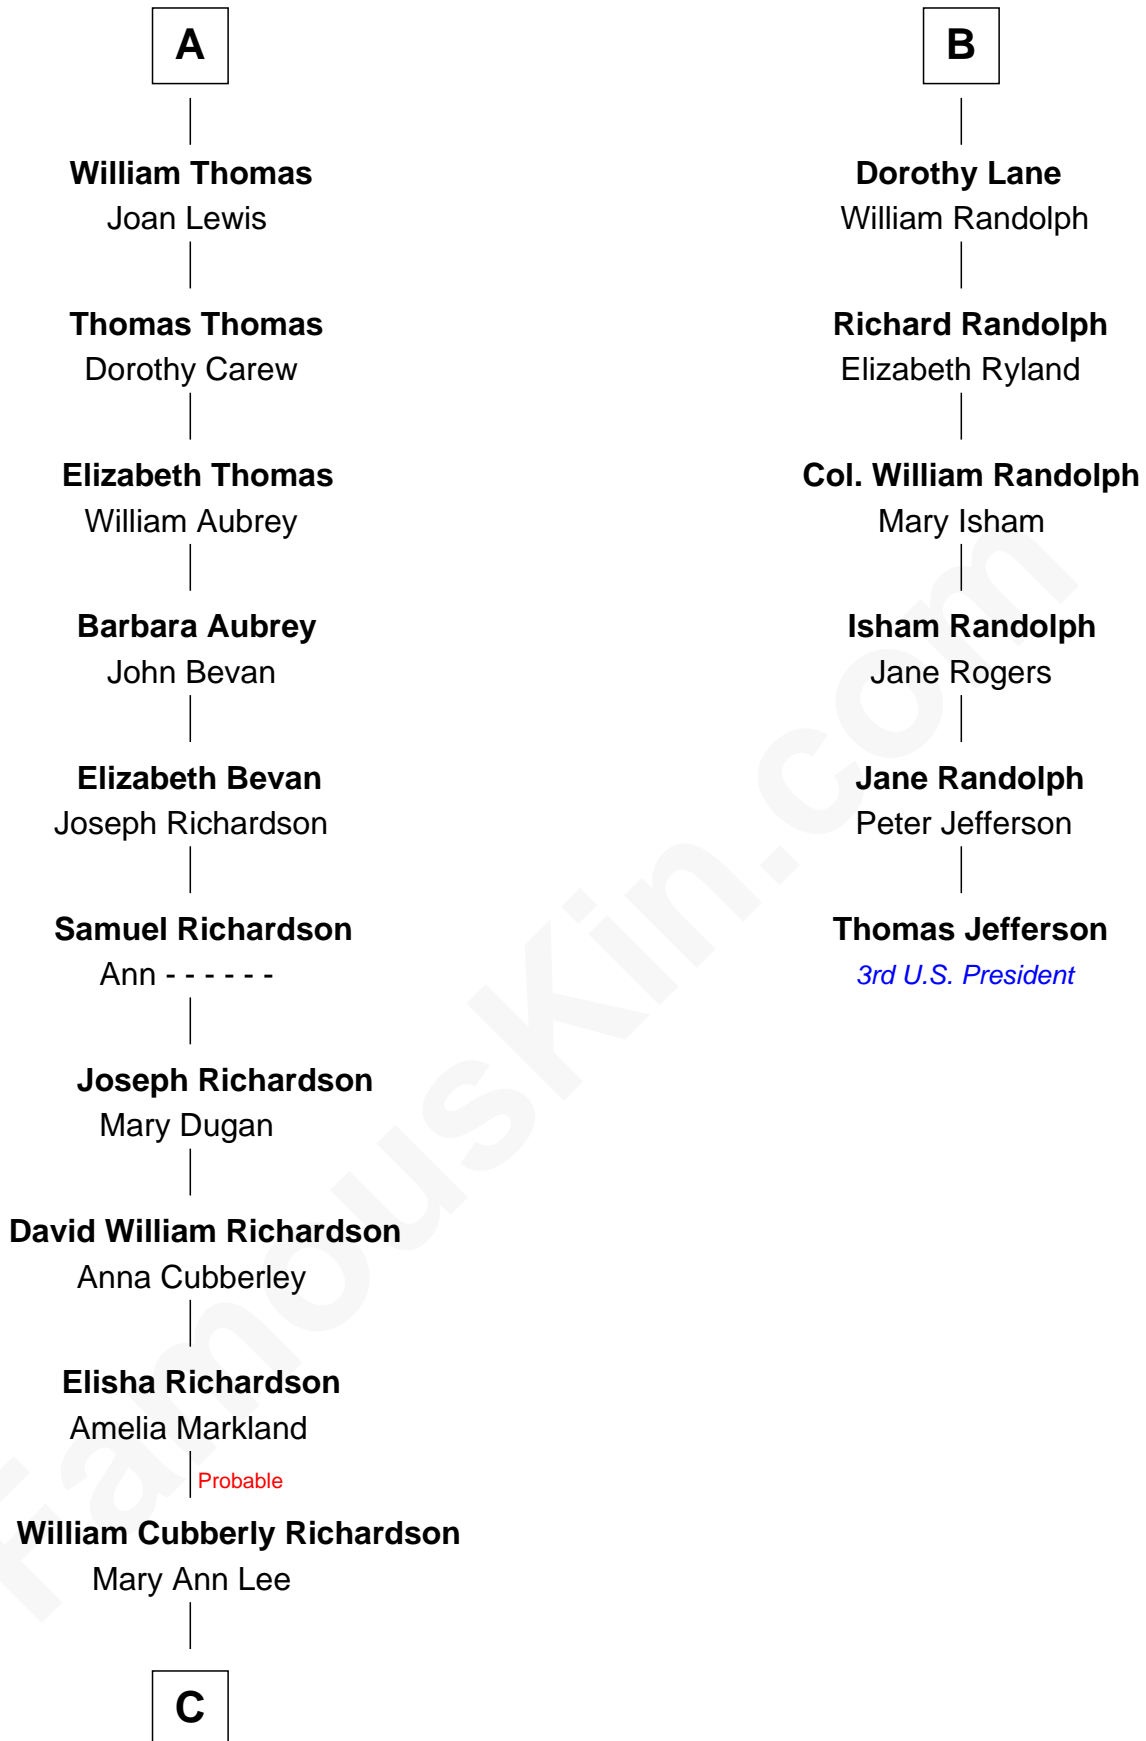

FamousKin.com

Relationship Chart of

Sally Ride

1st American Woman in Space

12th cousin 8 times removed of

Thomas Jefferson

3rd U.S. President and Signer of the Declaration of Independence

John of Gaunt
Katherine Roet

C

Charles Everroad Richardson

Blanche Gibson

Jennie Mae Richardson

Thomas Vernam Ride

Dale Burdell Ride

Carol Joyce Anderson

Sally Ride

1st American Woman in Space

FamousKin.com