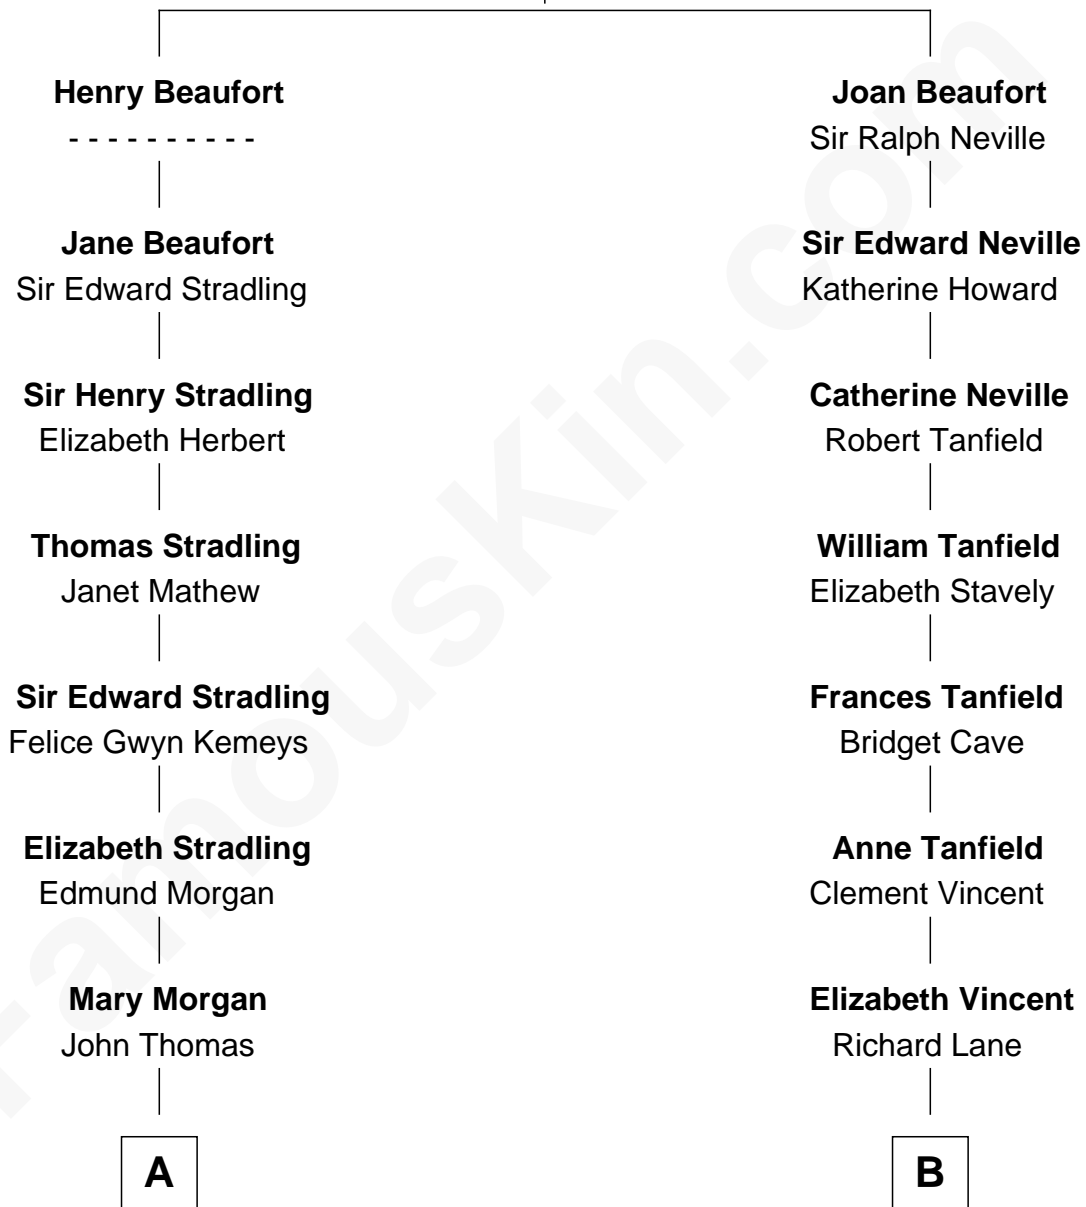

FamousKin.com

Relationship Chart of

Sally Ride

1st American Woman in Space

12th cousin 8 times removed of

Thomas Jefferson

3rd U.S. President and Signer of the Declaration of Independence

John of Gaunt
Katherine Roet

C

Charles Everroad Richardson

Blanche Gibson

Jennie Mae Richardson

Thomas Vernam Ride

Dale Burdell Ride

Carol Joyce Anderson

Sally Ride