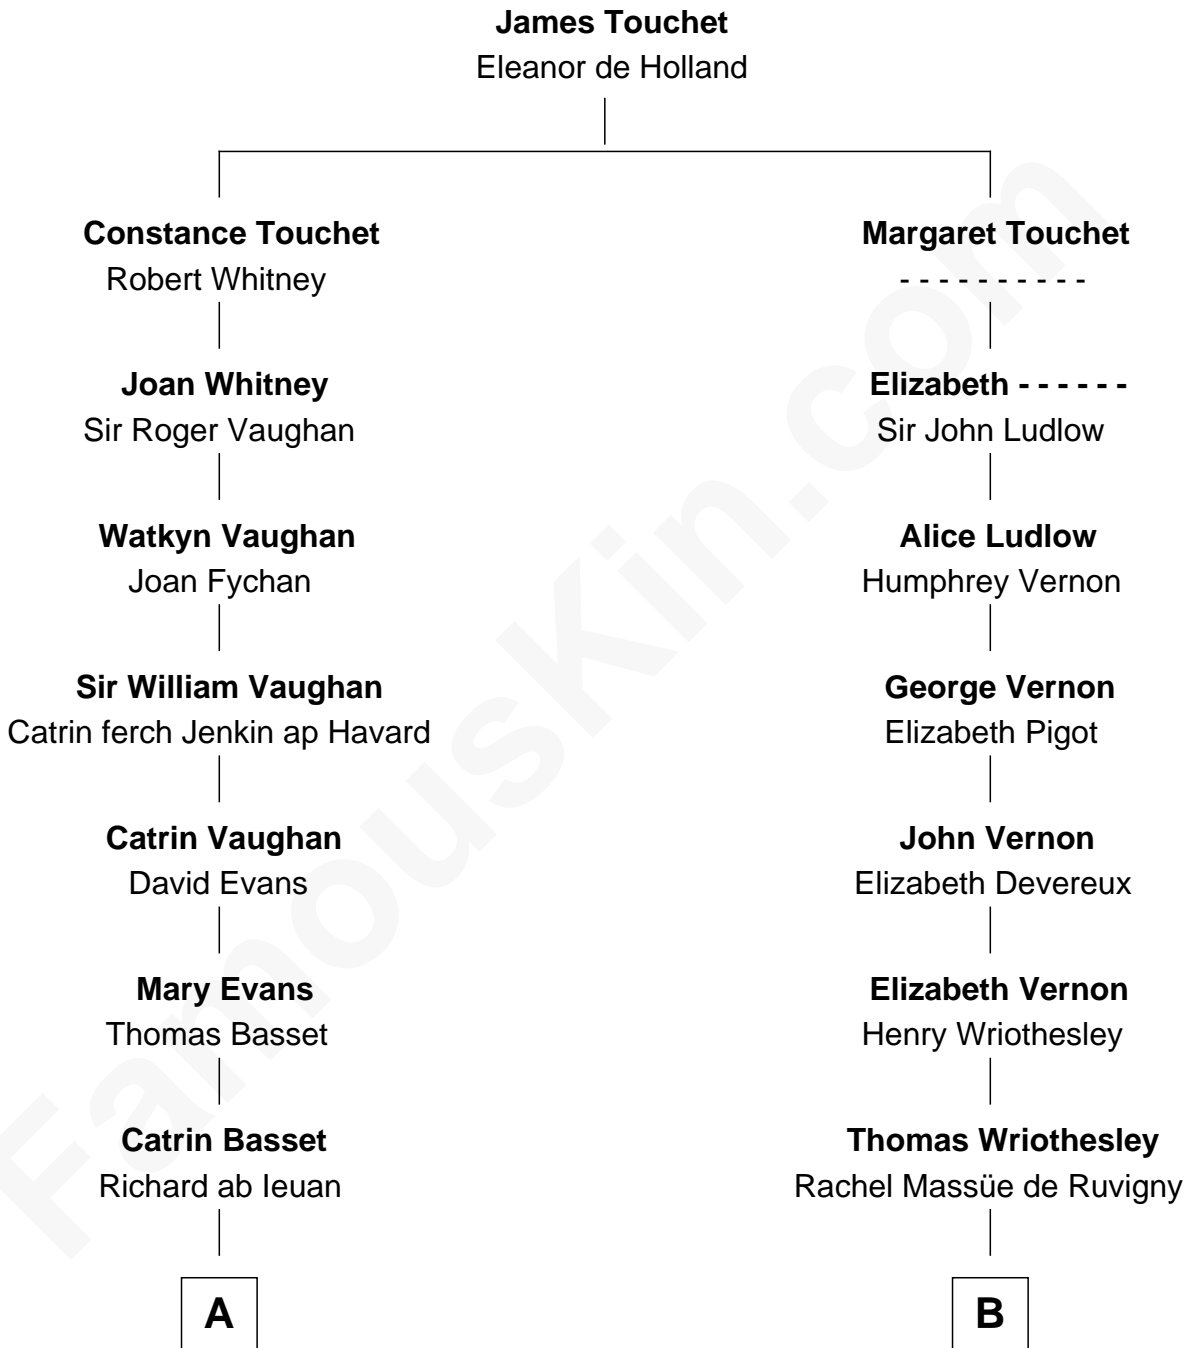

# FamousKin.com Relationship Chart of

**Sally Ride**

*1st American Woman in Space*

17th cousin 1 time removed of

**King Charles III**

*King of the United Kingdom*

**C**

—  
**Dale Burdell Ride**  
Carol Joyce Anderson

—  
**Sally Ride**  
*1st American Woman in Space*

FamousKin.com