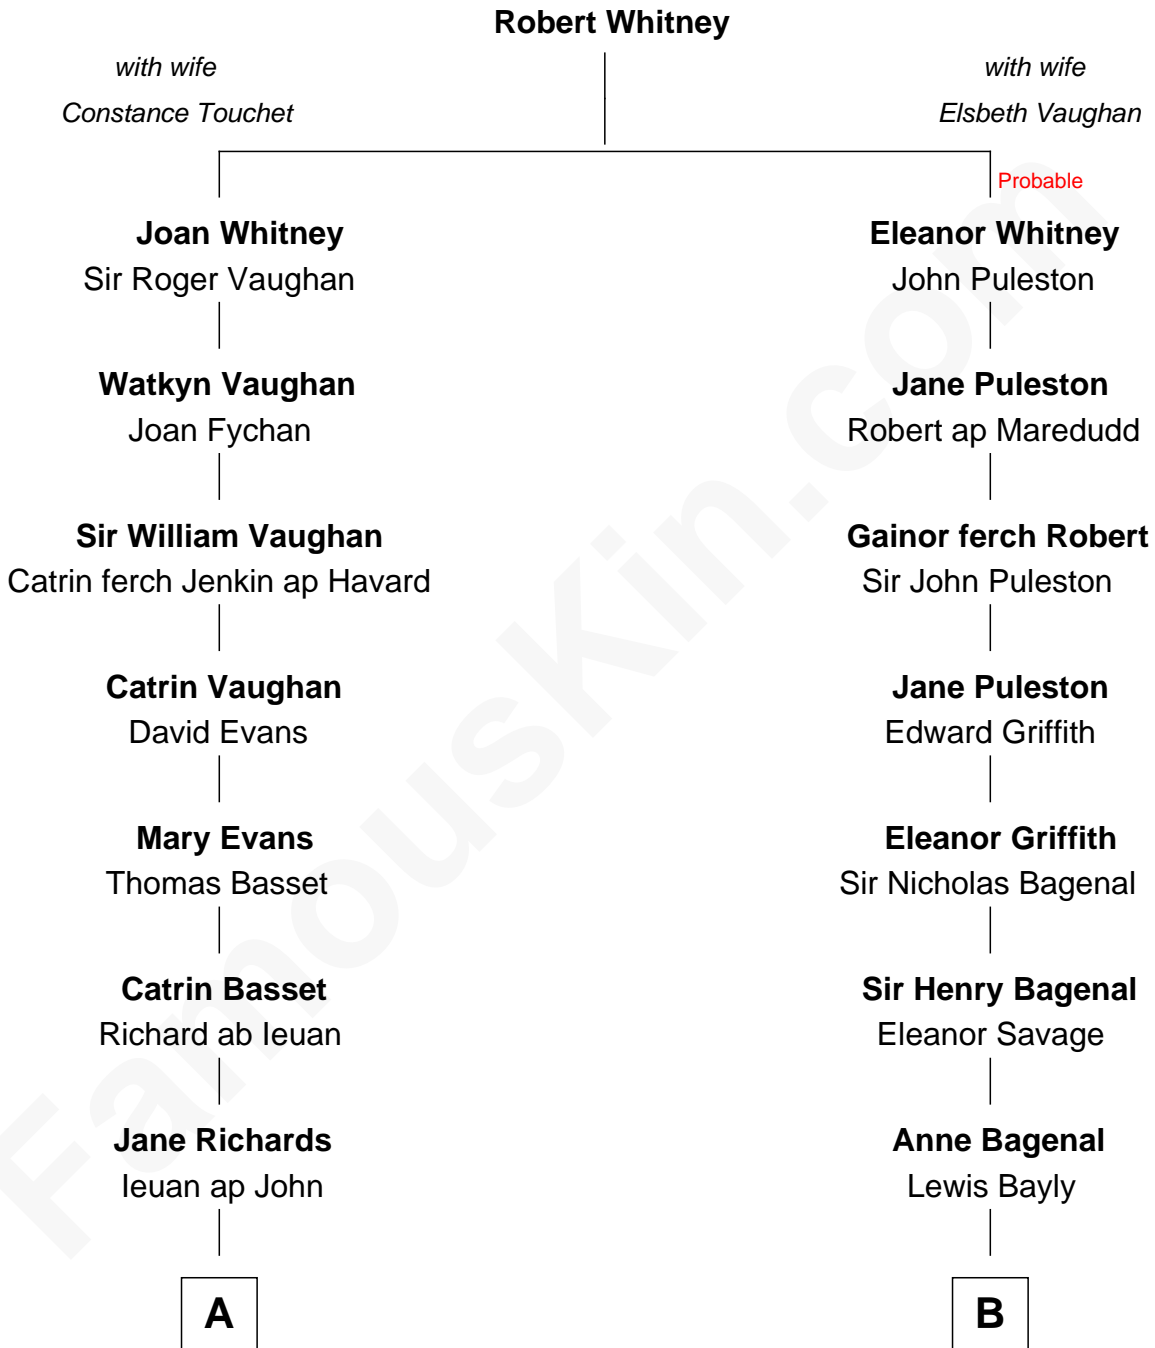

## Relationship Chart of

### Sally Ride

*1st American Woman in Space*

17th cousin 1 time removed of

**Prince William**

*Prince of Wales*

C

**Princess Diana Frances Spencer**  
Charles III, King of the United Kingdom

**Prince William**  
*Prince of Wales*