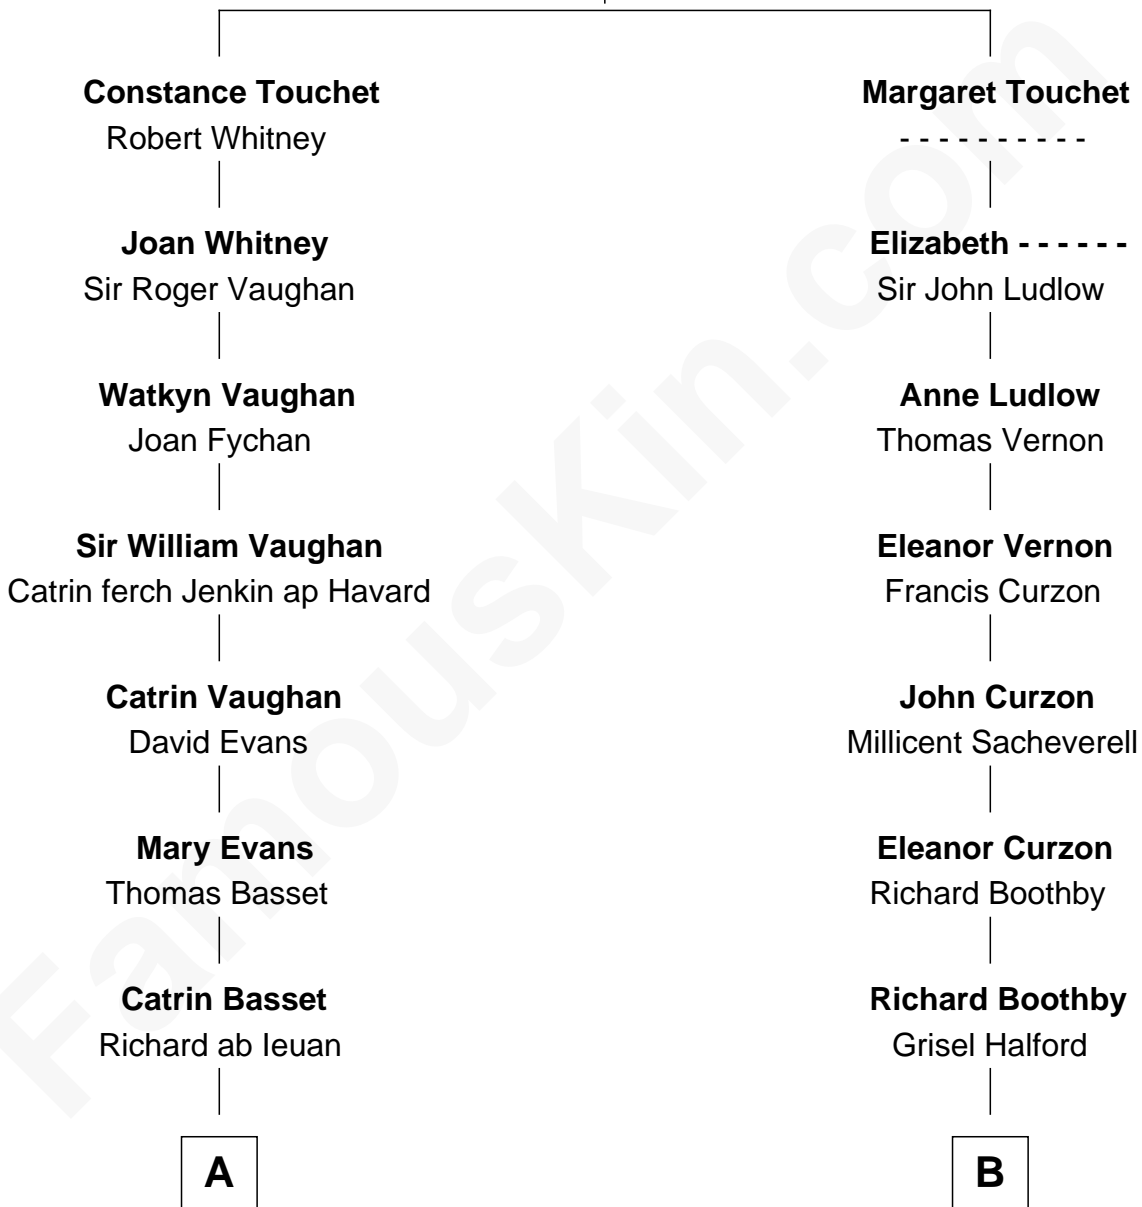

# FamousKin.com Relationship Chart of

**Sally Ride**

*1st American Woman in Space*

17th cousin 1 time removed of

**Prince William**

*Prince of Wales*

**James Touchet**  
Eleanor de Holland

**C**

**Dale Burdell Ride**  
Carol Joyce Anderson

**Sally Ride**  
*1st American Woman in Space*

FamousKin.com