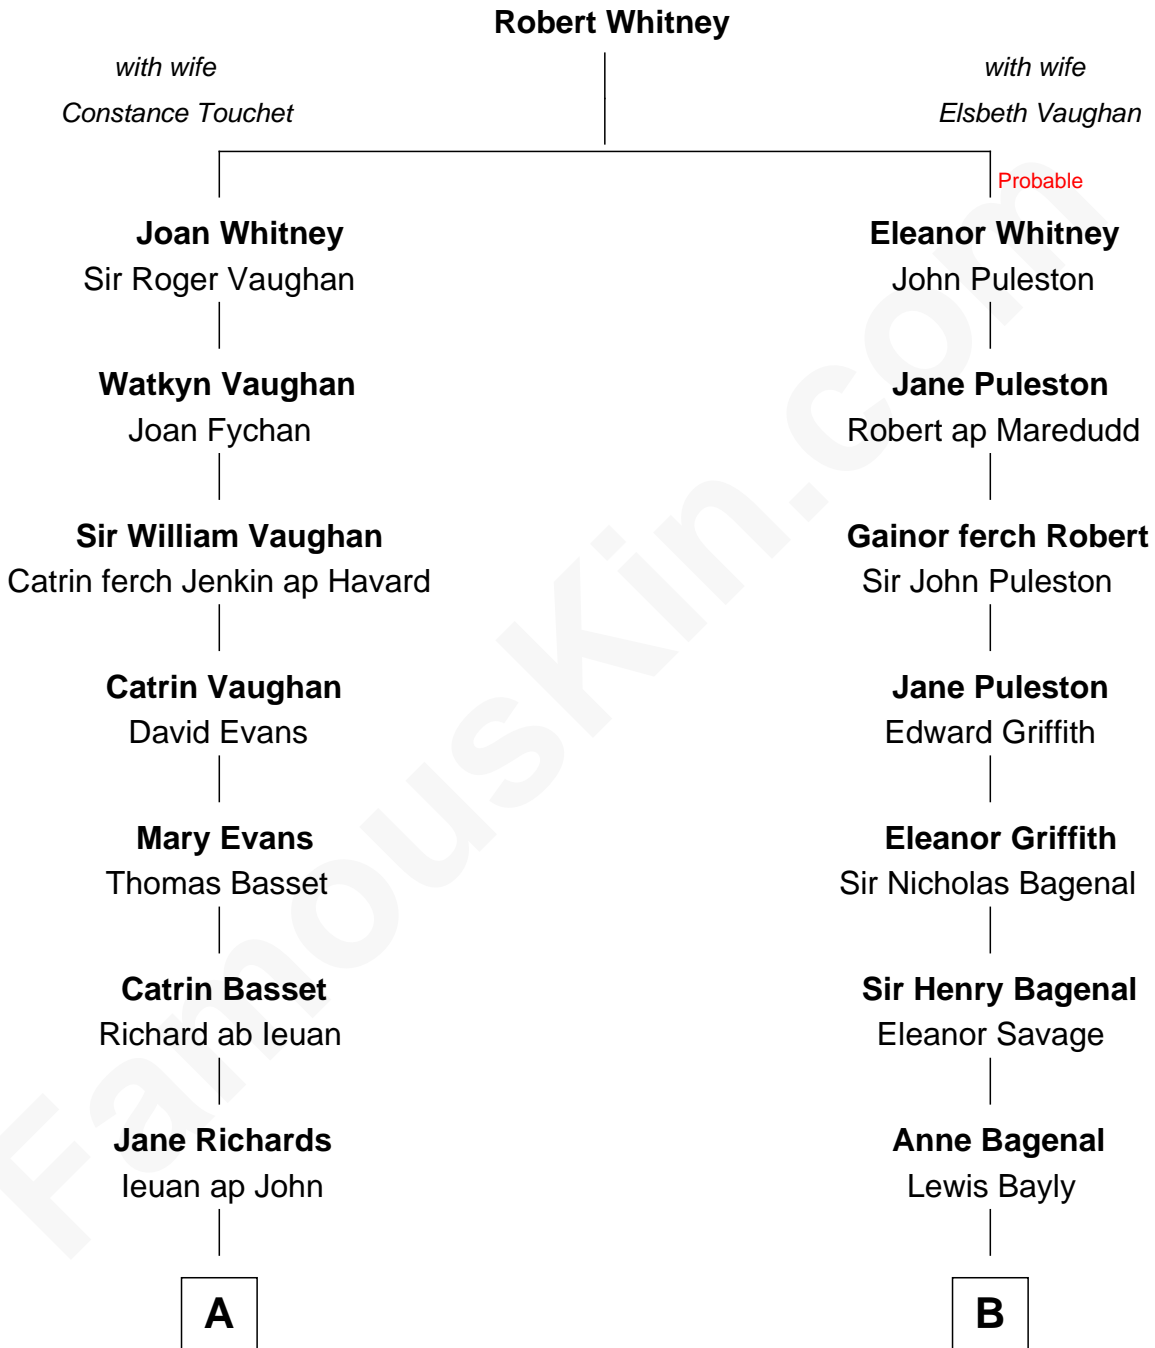

# FamousKin.com

## Relationship Chart of Sally Ride

1st American Woman in Space

17th cousin 1 time removed of

**Prince Harry**  
Duke of Sussex

**C**

**Princess Diana Frances Spencer**  
Charles III, King of the United Kingdom