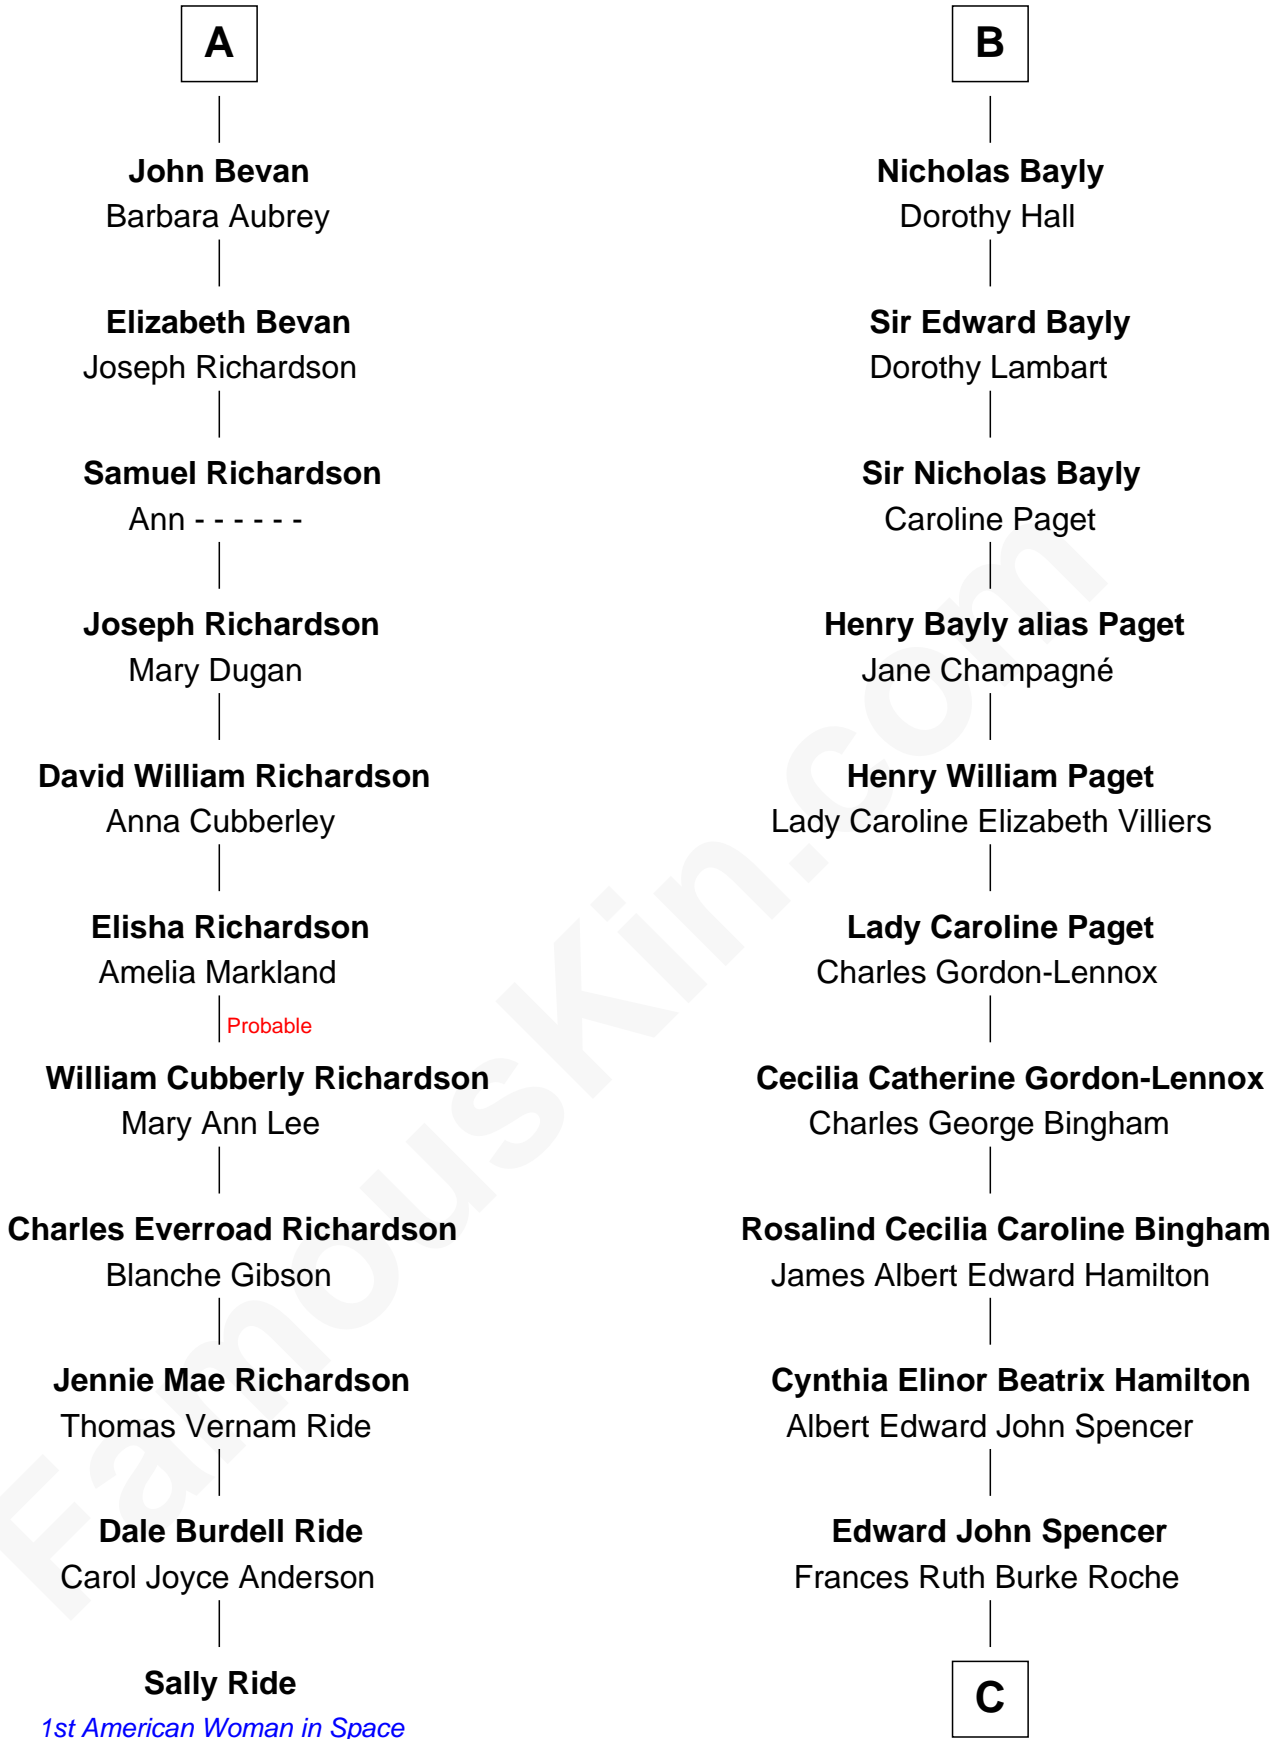

# FamousKin.com

## Relationship Chart of Sally Ride

1st American Woman in Space

17th cousin 1 time removed of

**Prince Harry**  
Duke of Sussex

**C**

**Princess Diana Frances Spencer**  
Charles III, King of the United Kingdom