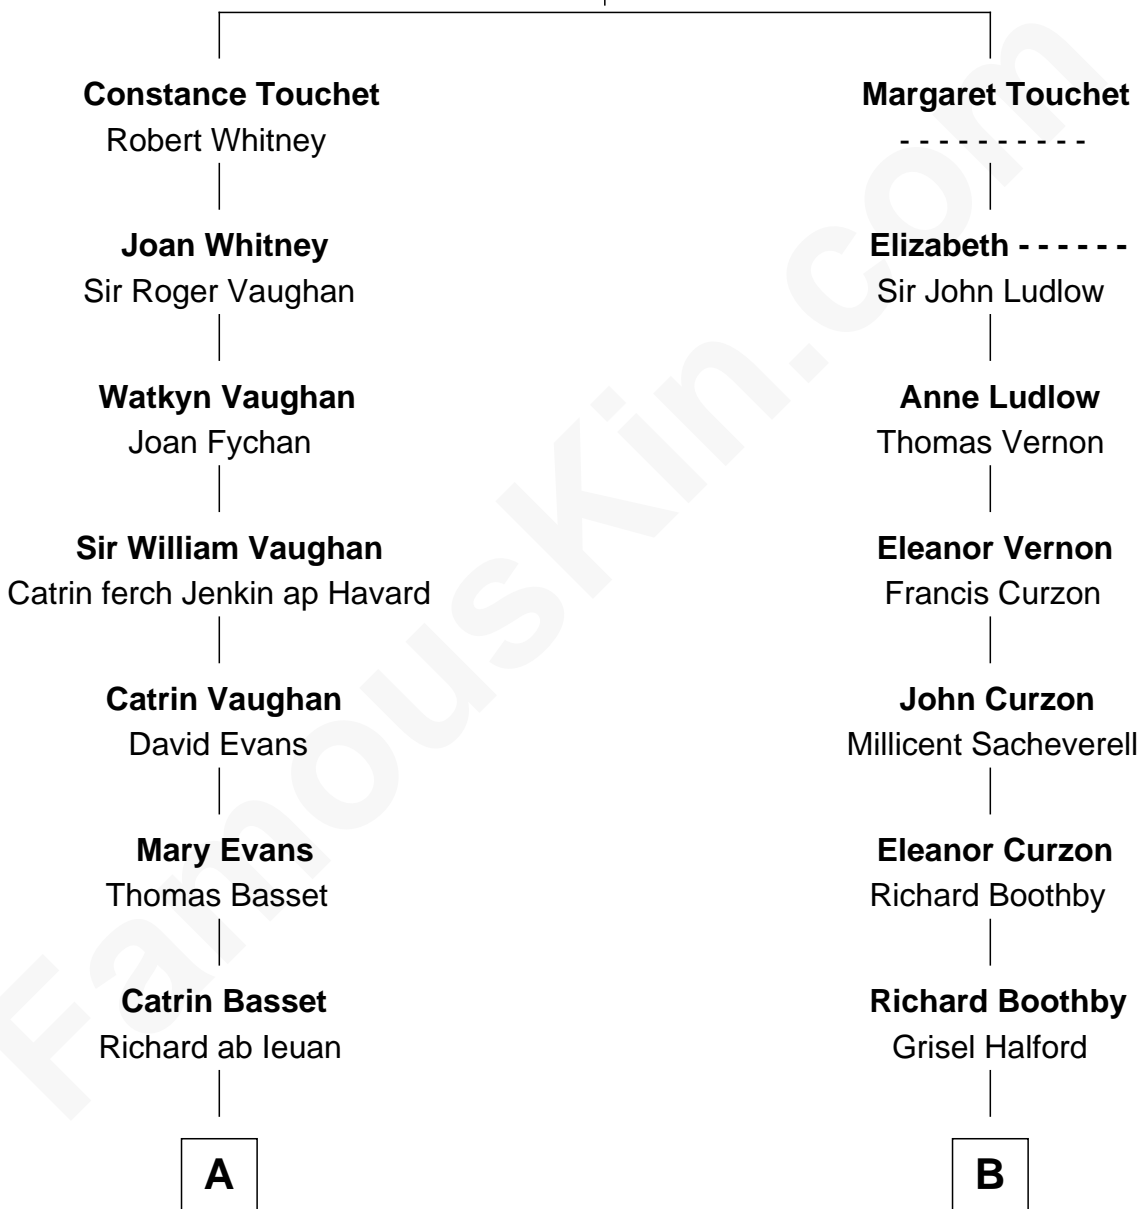

## Relationship Chart of

### Sally Ride

*1st American Woman in Space*

17th cousin 1 time removed of

**Prince Harry**  
*Duke of Sussex*

**James Touchet**  
Eleanor de Holland

**C**

—  
**Dale Burdell Ride**  
Carol Joyce Anderson

—  
**Sally Ride**  
*1st American Woman in Space*

FamousKin.com