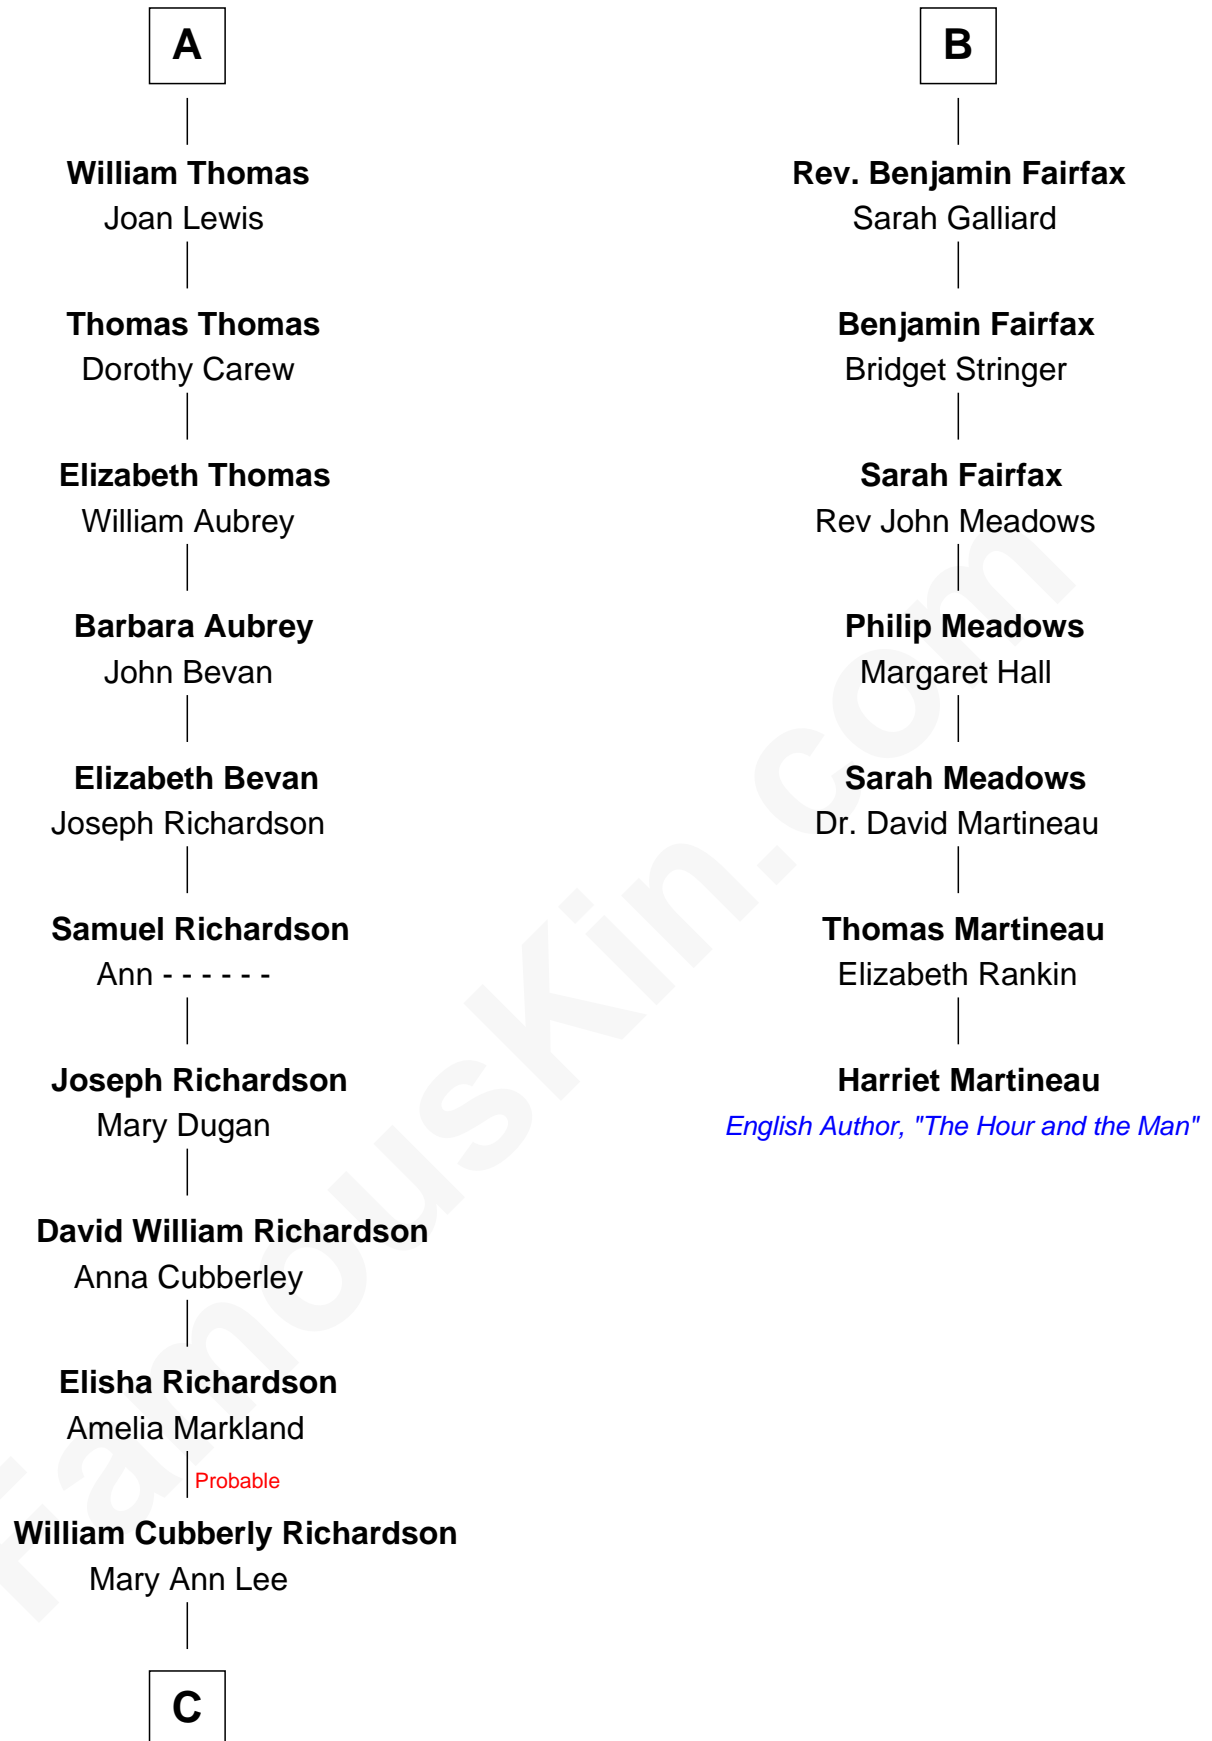

## Relationship Chart of Sally Ride

1st American Woman in Space

13th cousin 7 times removed of

**Harriet Martineau**

Author of *The Hour and the Man*

**C**

Charles Everroad Richardson

Blanche Gibson

Jennie Mae Richardson

Thomas Vernam Ride

Dale Burdell Ride

Carol Joyce Anderson

Sally Ride

*1st American Woman in Space*

FamousKin.com