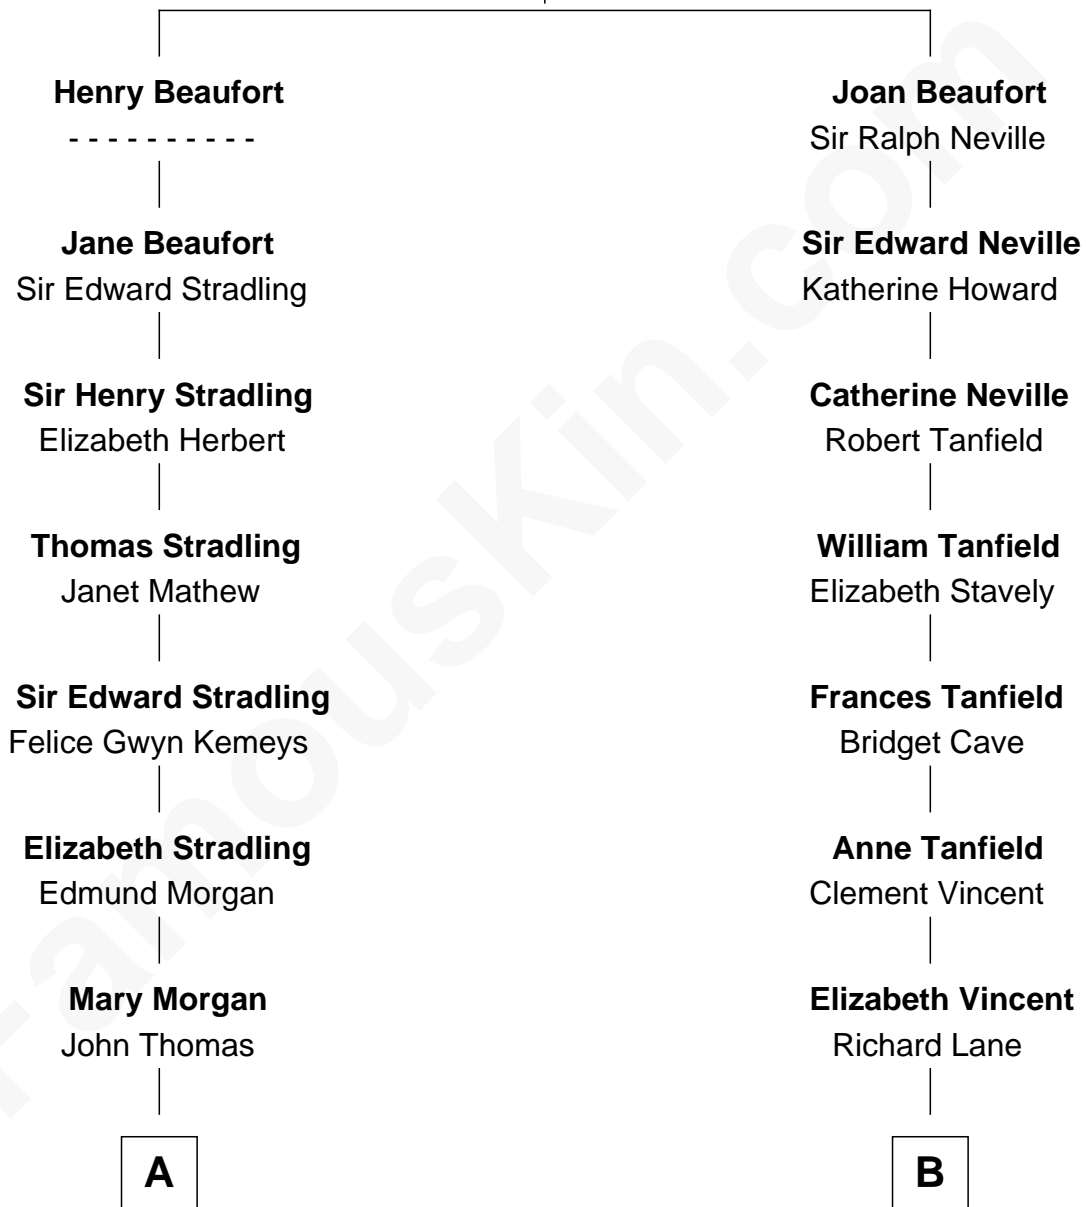

FamousKin.com

Relationship Chart of

Sally Ride

1st American Woman in Space

19th cousin 1 time removed of

Mary Chapin Carpenter
Singer and Songwriter

John of Gaunt
Katherine Roet

FamousKin.com