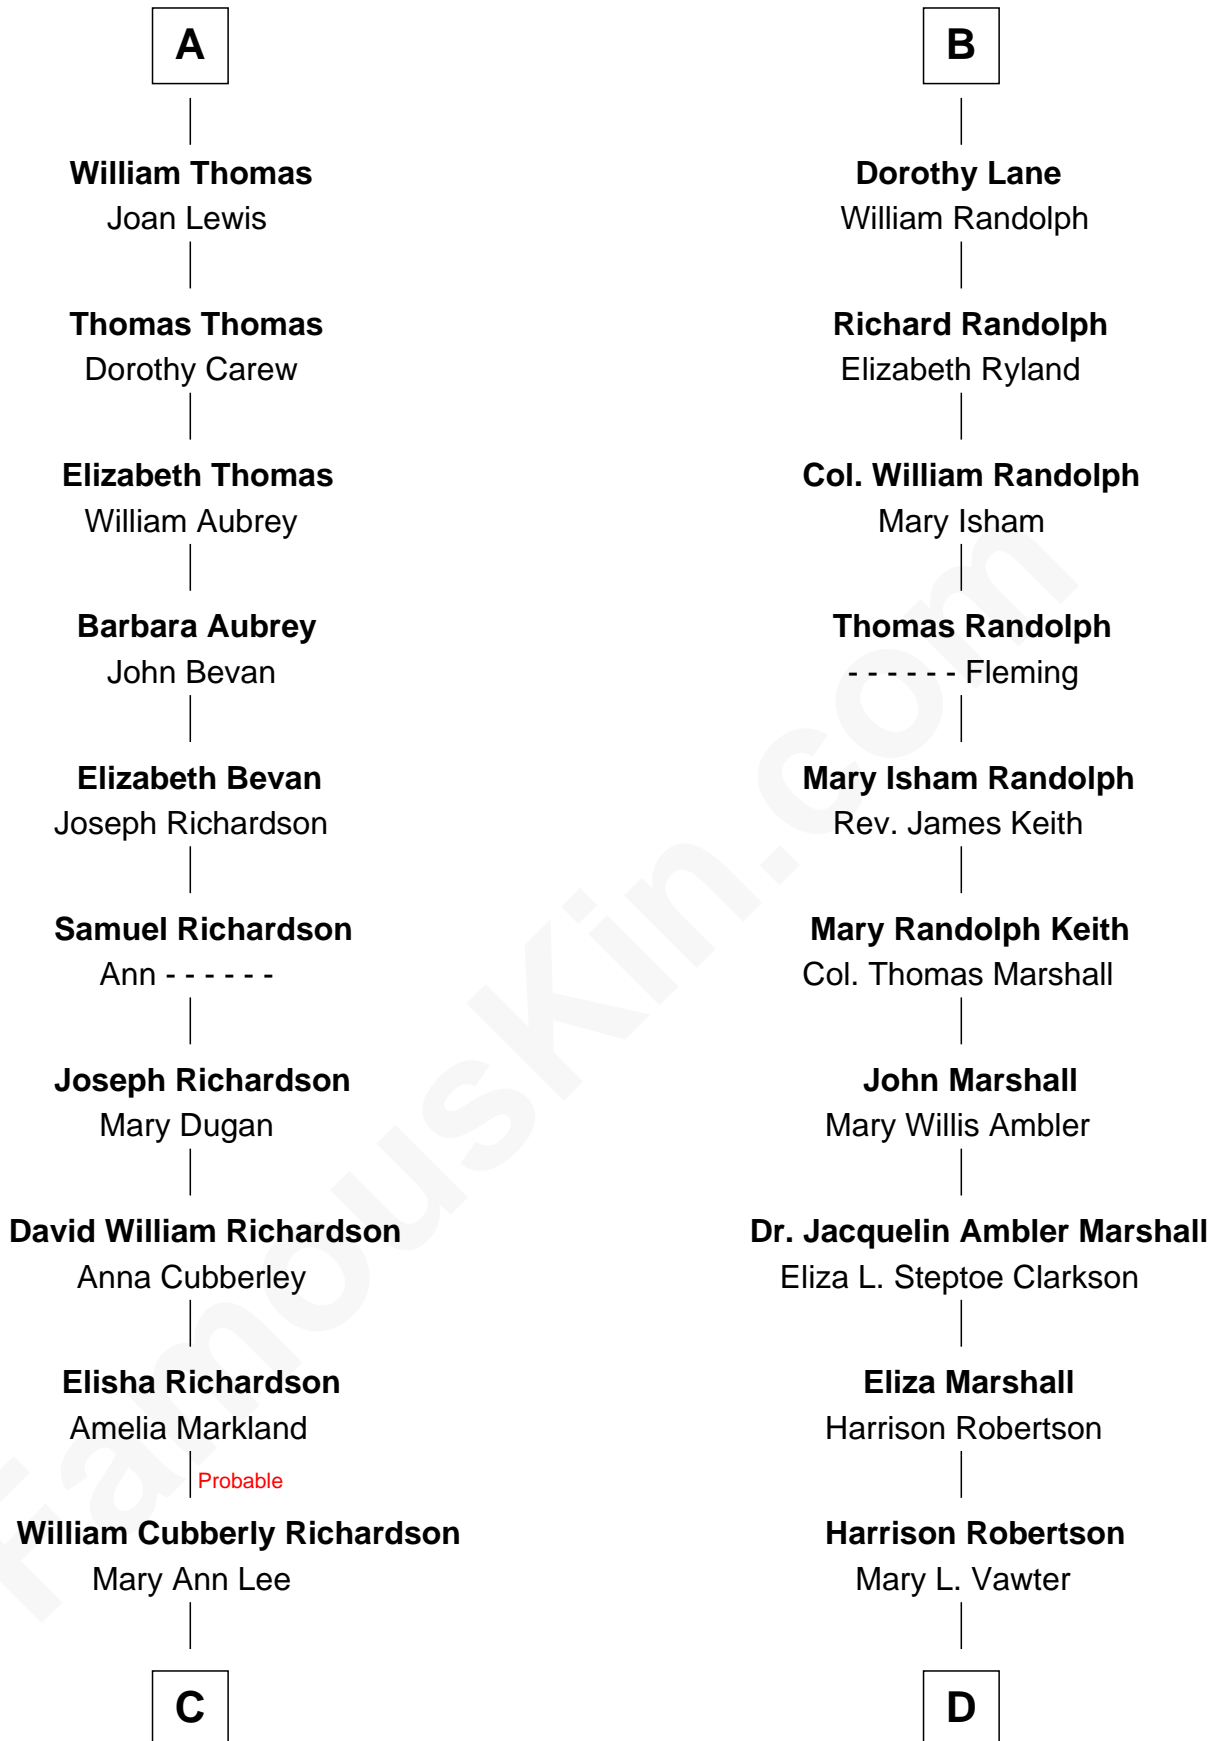

FamousKin.com

Relationship Chart of

Sally Ride

1st American Woman in Space

19th cousin 1 time removed of

Mary Chapin Carpenter
Singer and Songwriter

John of Gaunt
Katherine Roet

FamousKin.com