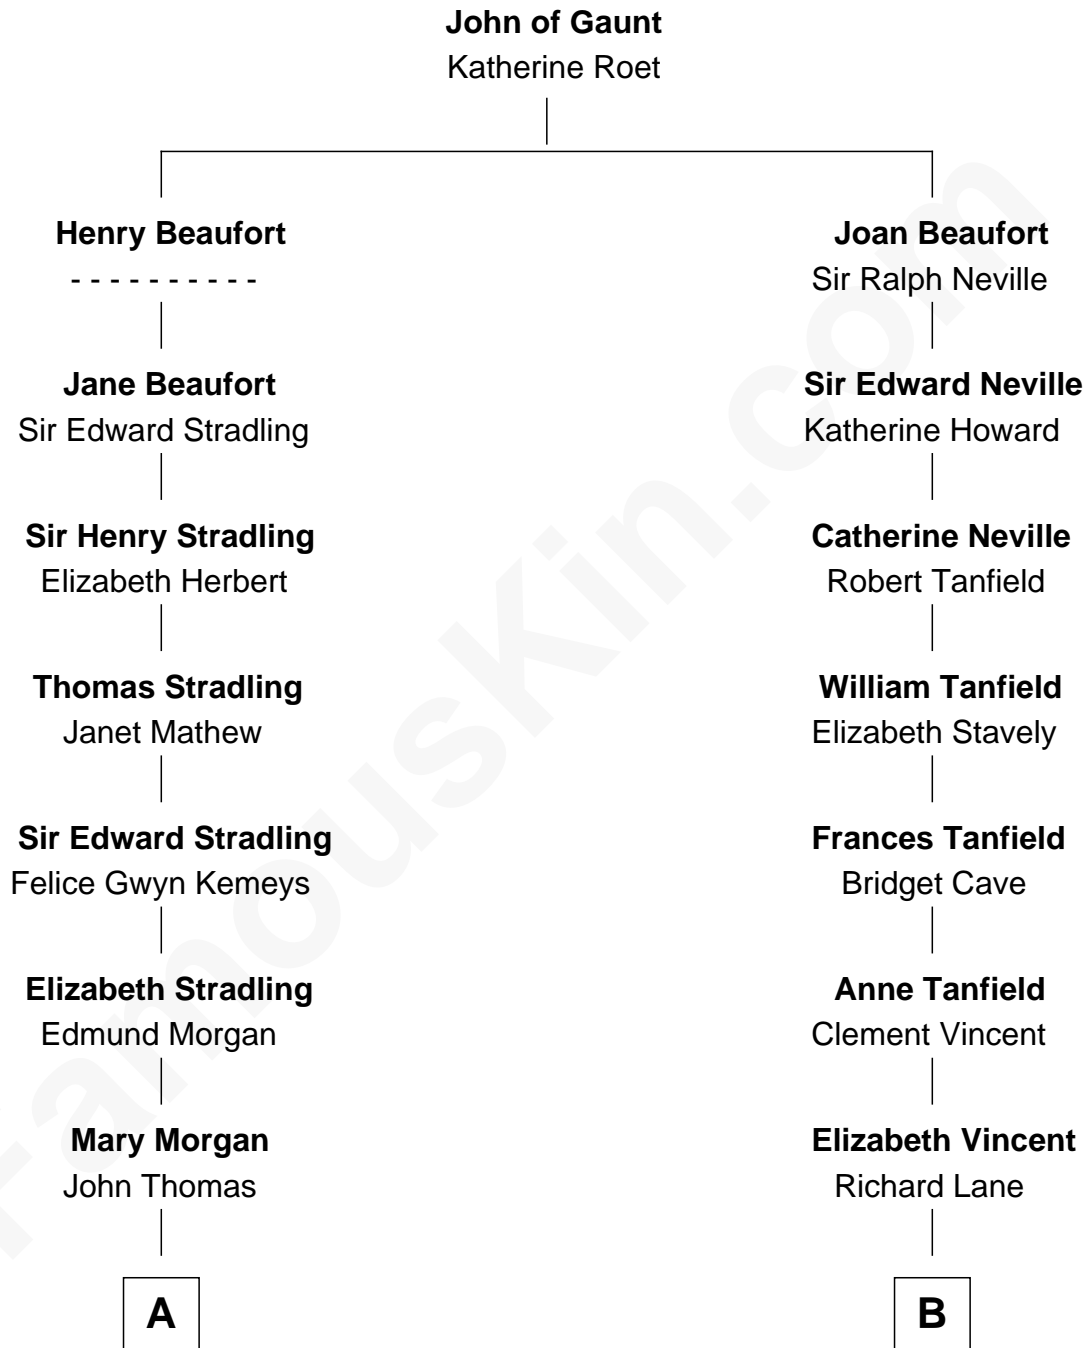

## Relationship Chart of

### Sally Ride

*1st American Woman in Space*

**13th cousin 7 times removed of**

### John Marshall

*4th Chief Justice of the U.S. Supreme Court*

**C**

Charles Everroad Richardson

Blanche Gibson

Jennie Mae Richardson

Thomas Vernam Ride

Dale Burdell Ride

Carol Joyce Anderson

Sally Ride

*1st American Woman in Space*

FamousKin.com