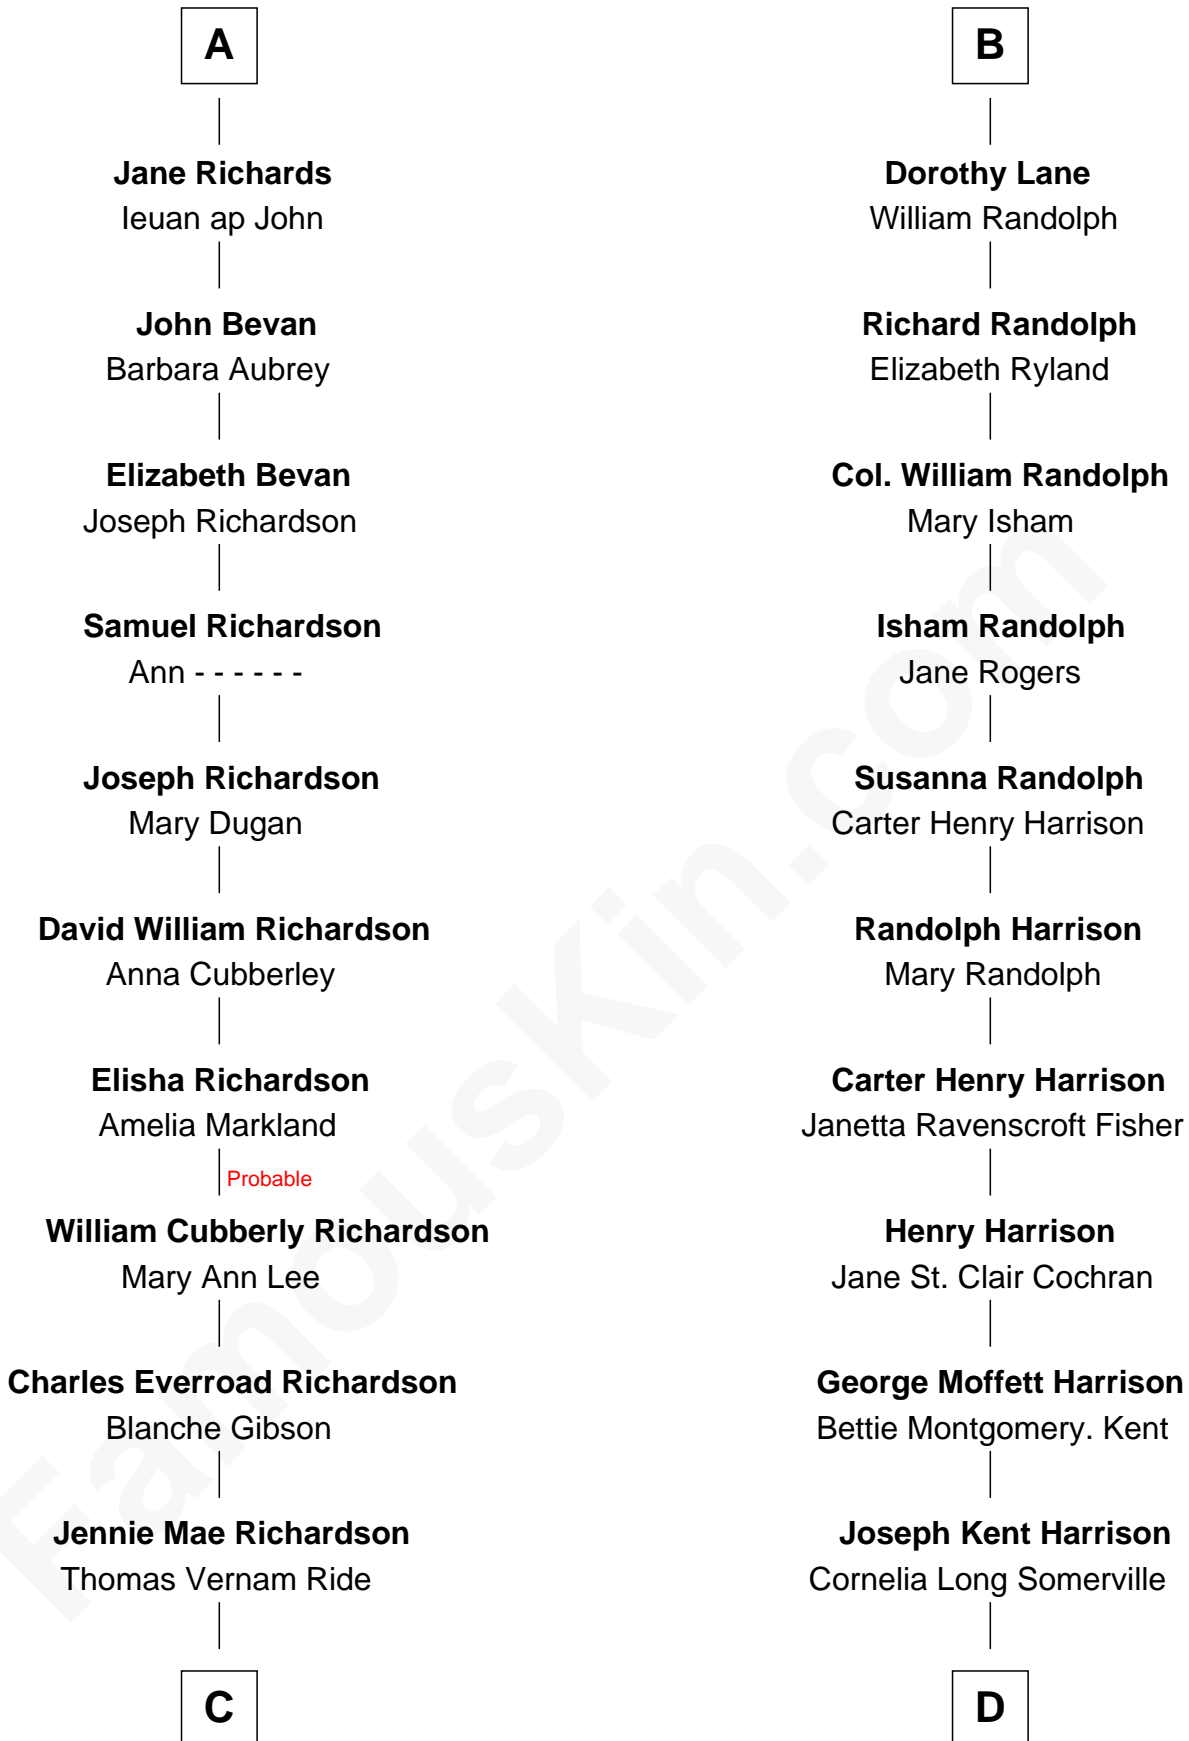

FamousKin.com Relationship Chart of

Sally Ride

1st American Woman in Space

18th cousin 1 time removed of

Edward Norton

Movie Actor

James Touchet
Eleanor de Holland

C

Dale Burdell Ride
Carol Joyce Anderson

Sally Ride
1st American Woman in Space

D

Betty Kent Harrison
Edward Mower Norton

Edward Mower Norton
Lydia Robinson Rouse

Edward Norton
Movie Actor

FamousKin.com