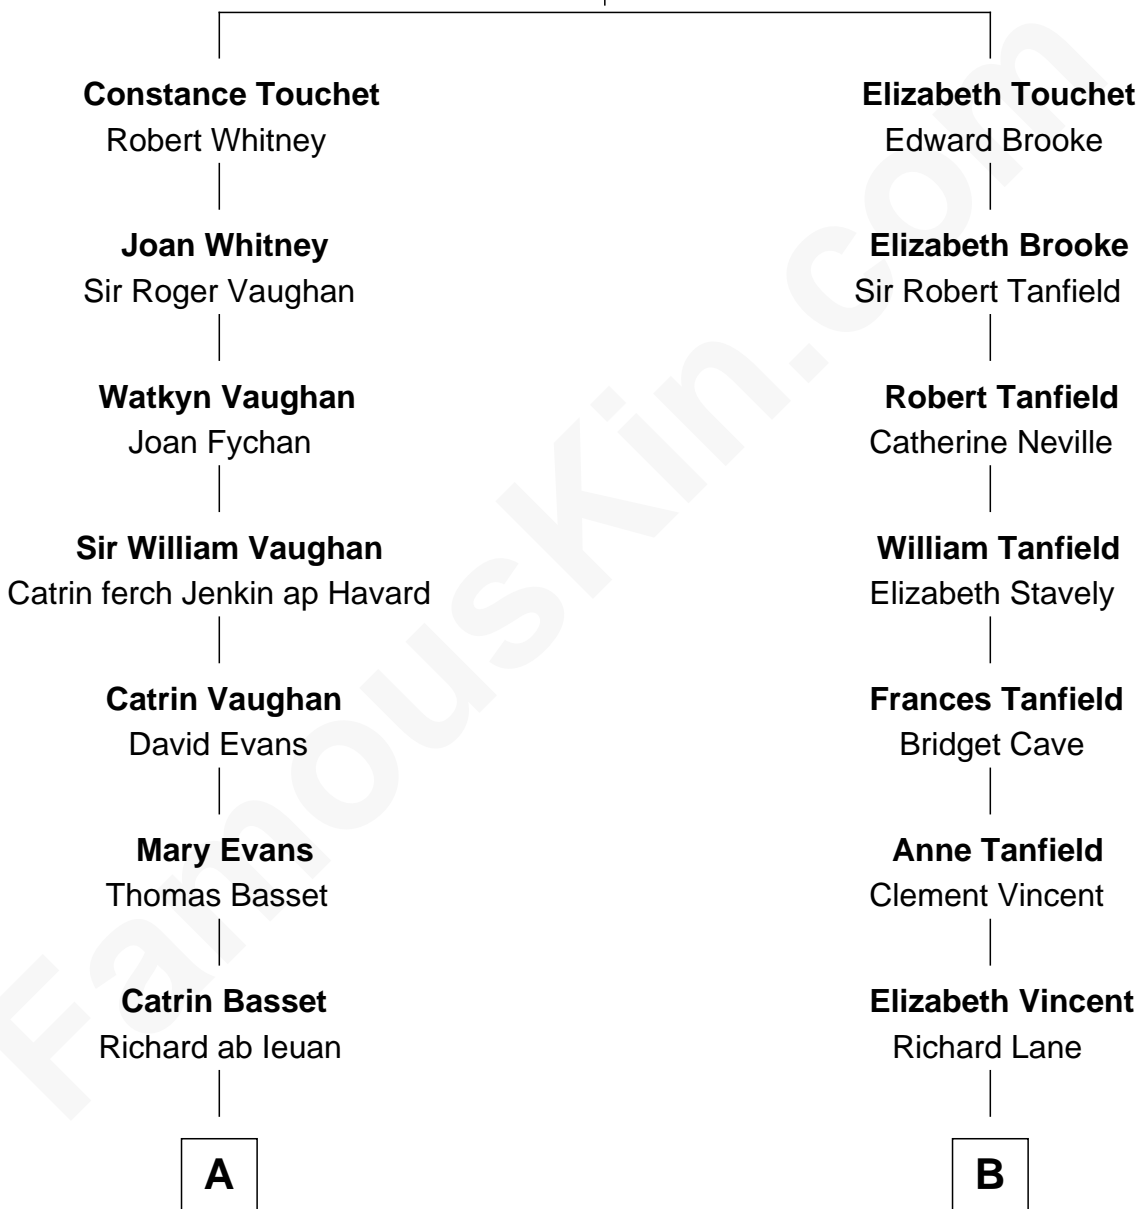

FamousKin.com Relationship Chart of

Sally Ride

1st American Woman in Space

18th cousin 1 time removed of

Edward Norton

Movie Actor

James Touchet
Eleanor de Holland

C

Dale Burdell Ride
Carol Joyce Anderson

Sally Ride
1st American Woman in Space

D

Betty Kent Harrison
Edward Mower Norton

Edward Mower Norton
Lydia Robinson Rouse

Edward Norton
Movie Actor

FamousKin.com