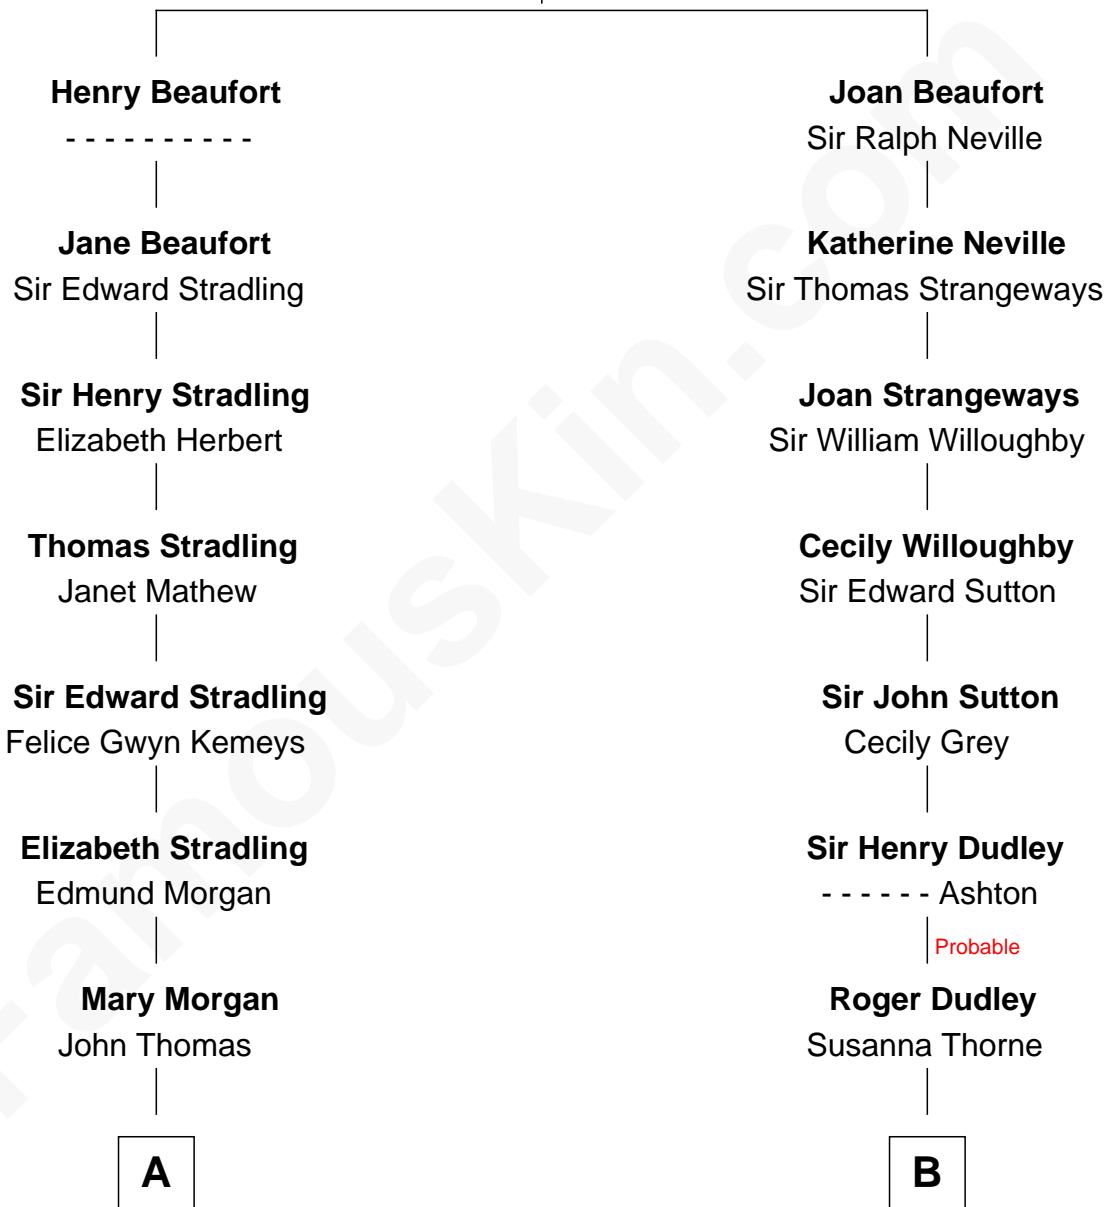

## Relationship Chart of

### Sally Ride

*1st American Woman in Space*

16th cousin 4 times removed of

### Endicott Peabody

*62nd Governor of Massachusetts*

**John of Gaunt**  
Katherine Roet

**C**

Charles Everroad Richardson

Blanche Gibson

Jennie Mae Richardson

Thomas Vernam Ride

Dale Burdell Ride

Carol Joyce Anderson

Sally Ride

*1st American Woman in Space*

FamousKin.com