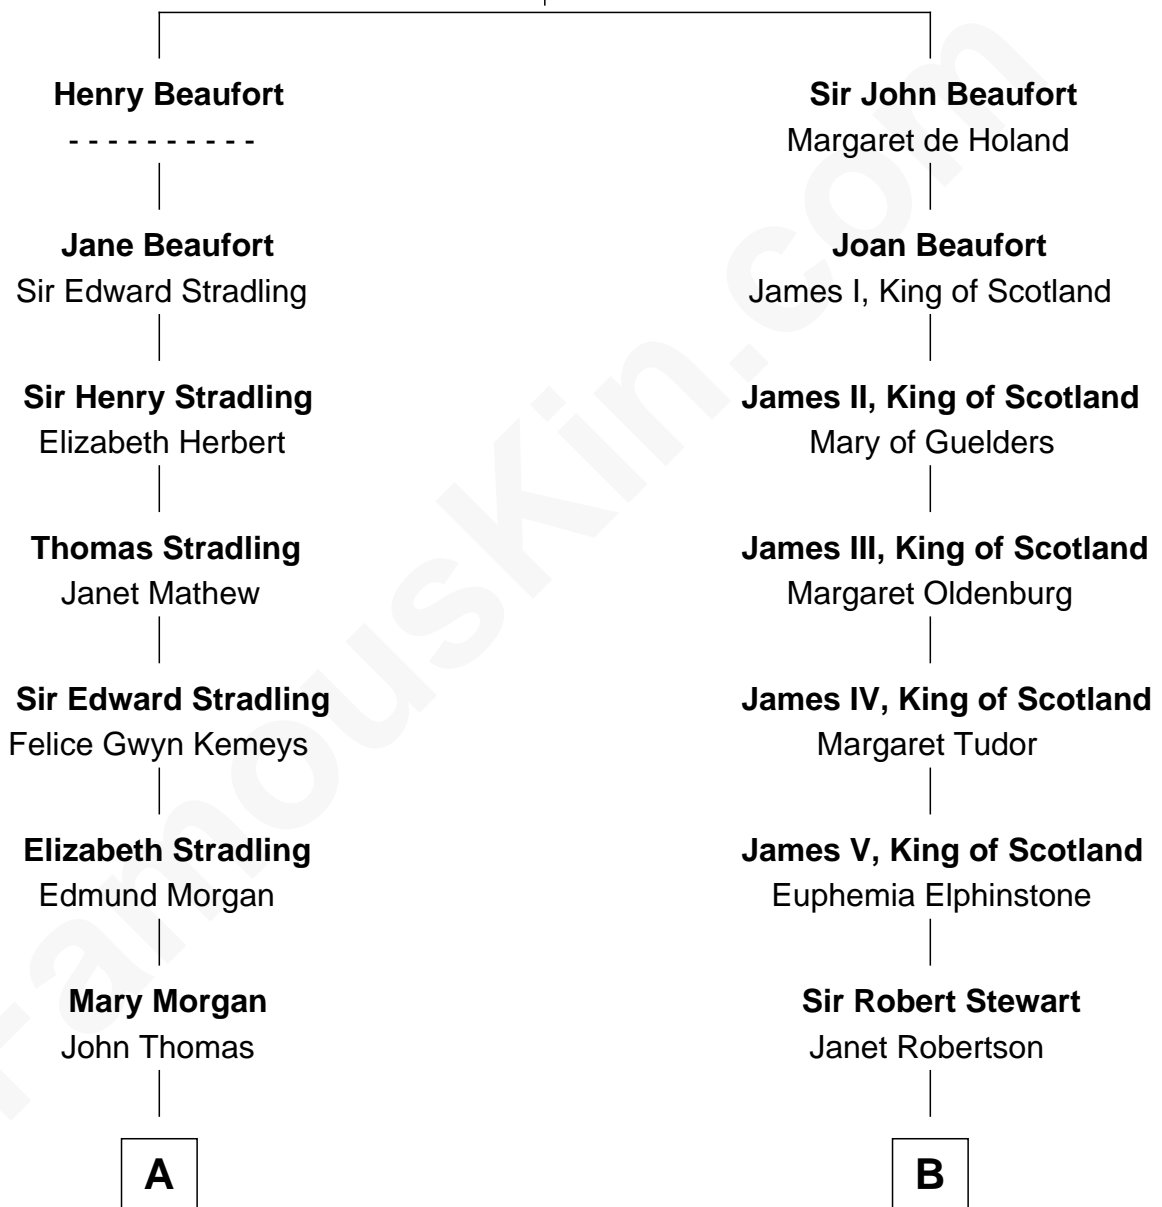

FamousKin.com

Relationship Chart of

Sally Ride

1st American Woman in Space

16th cousin 4 times removed of

James Russell Lowell

American "Fireside" Poet

John of Gaunt
Katherine Roet

C

Charles Everroad Richardson

Blanche Gibson

Jennie Mae Richardson

Thomas Vernam Ride

Dale Burdell Ride

Carol Joyce Anderson

Sally Ride