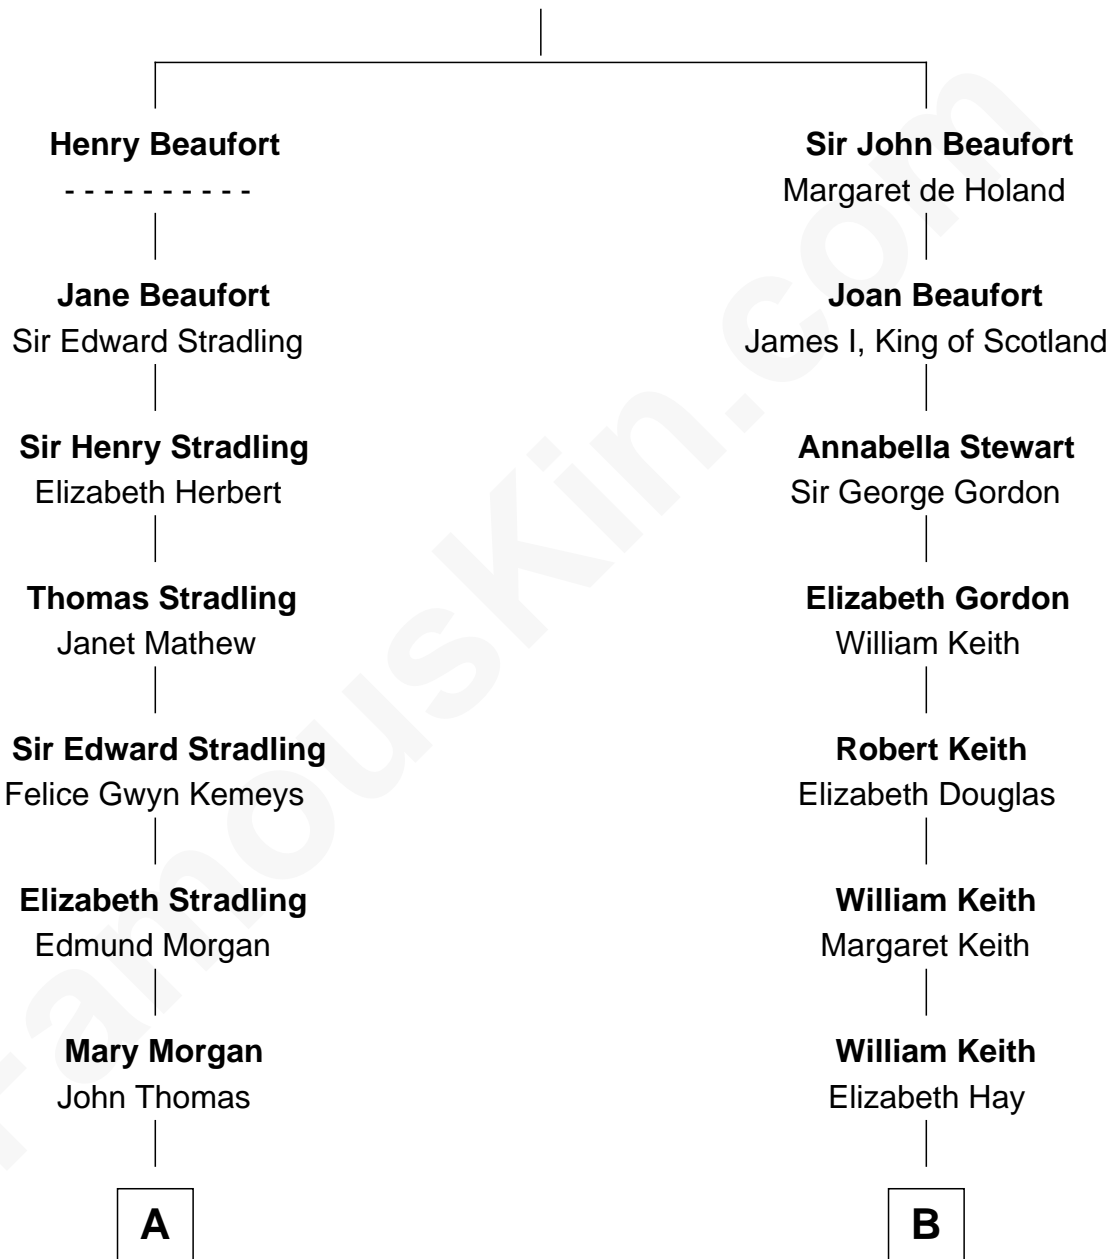

## Relationship Chart of

### Sally Ride

*1st American Woman in Space*

19th cousin 1 time removed of

### Wernher von Braun

*Rocket Scientist*

**John of Gaunt**

Katherine Roet

**C**

**Charles Everroad Richardson**

Blanche Gibson

**Jennie Mae Richardson**

Thomas Vernam Ride

**Dale Burdell Ride**

Carol Joyce Anderson

**Sally Ride**

*1st American Woman in Space*

**D**

**Marie Eleonore Dorothea von Below**

Wernher von Quistorp