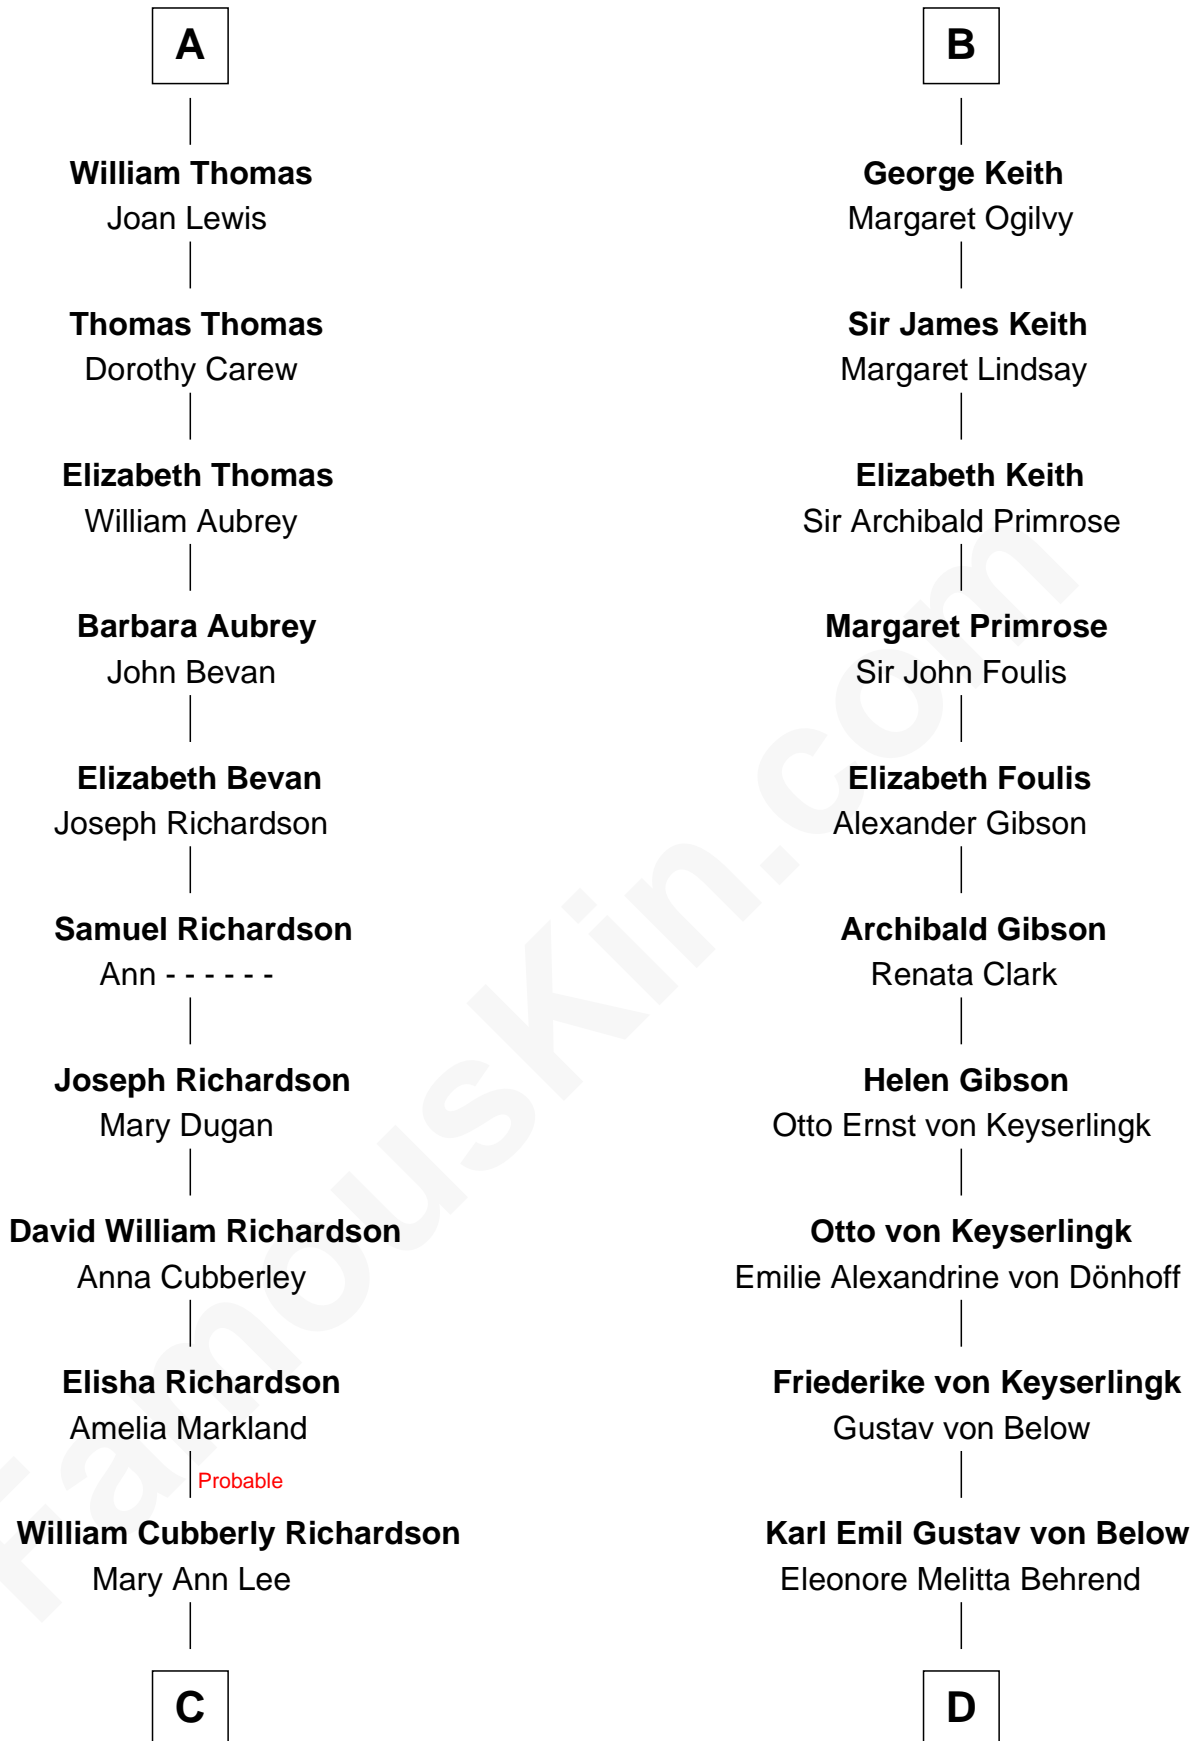

## Relationship Chart of

### Sally Ride

*1st American Woman in Space*

19th cousin 1 time removed of

### Wernher von Braun

*Rocket Scientist*

**John of Gaunt**

Katherine Roet

**C**

**Charles Everroad Richardson**

Blanche Gibson

**Jennie Mae Richardson**

Thomas Vernam Ride

**Dale Burdell Ride**

Carol Joyce Anderson

**Sally Ride**

*1st American Woman in Space*

**D**

**Marie Eleonore Dorothea von Below**

Wernher von Quistorp