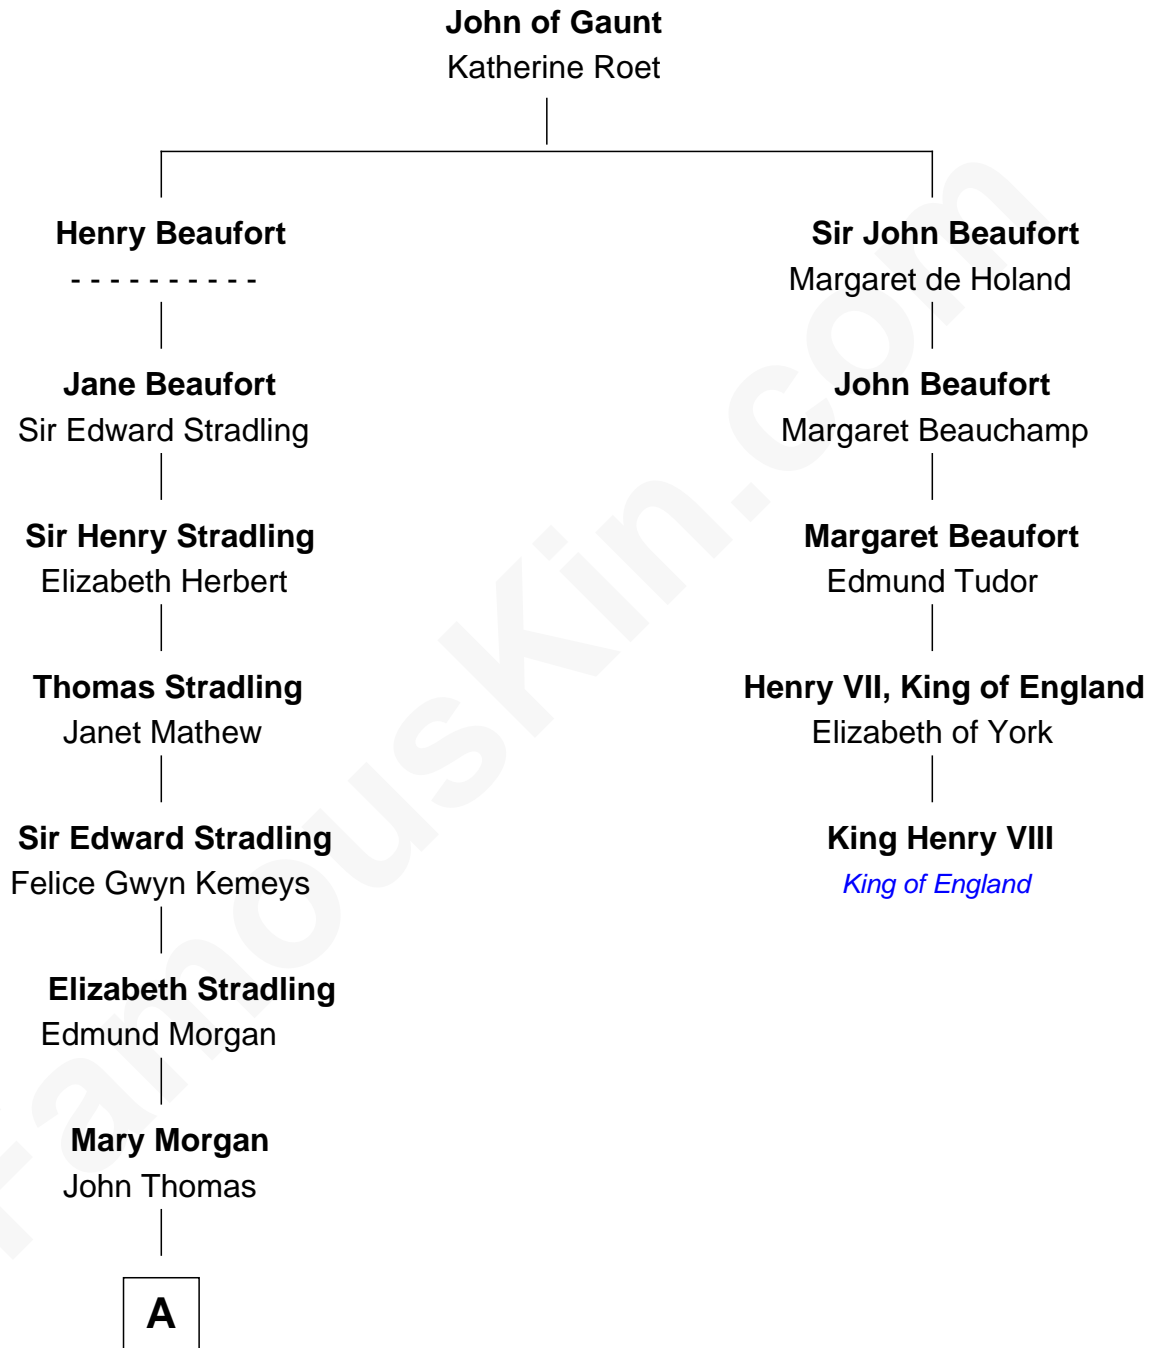

## Relationship Chart of

### Sally Ride

1st American Woman in Space

4th cousin 16 times removed of

**King Henry VIII**  
King of England

**B**

Charles Everroad Richardson

Blanche Gibson

Jennie Mae Richardson

Thomas Vernam Ride

Dale Burdell Ride

Carol Joyce Anderson

Sally Ride

*1st American Woman in Space*

FamousKin.com