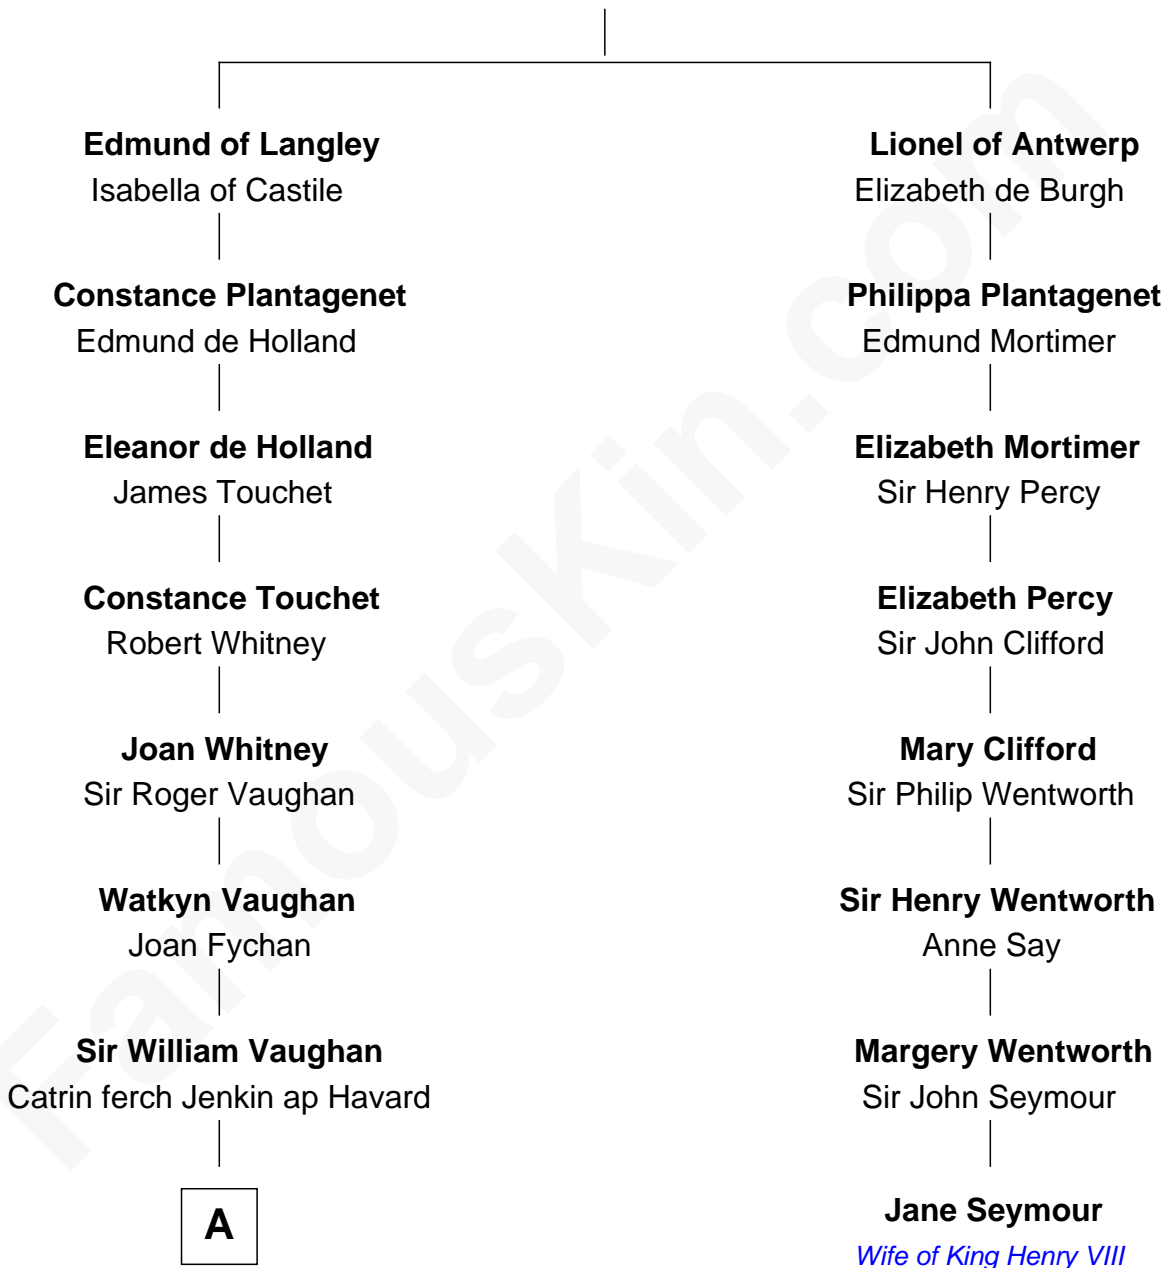

FamousKin.com

Relationship Chart of

Sally Ride

1st American Woman in Space

7th cousin 14 times removed of

Jane Seymour

3rd Wife of King Henry VIII

Edward III, King of England

Philippa of Hainault

A

Catrin Vaughan

David Evans

Mary Evans

Thomas Basset

Catrin Basset

Richard ab Ieuan