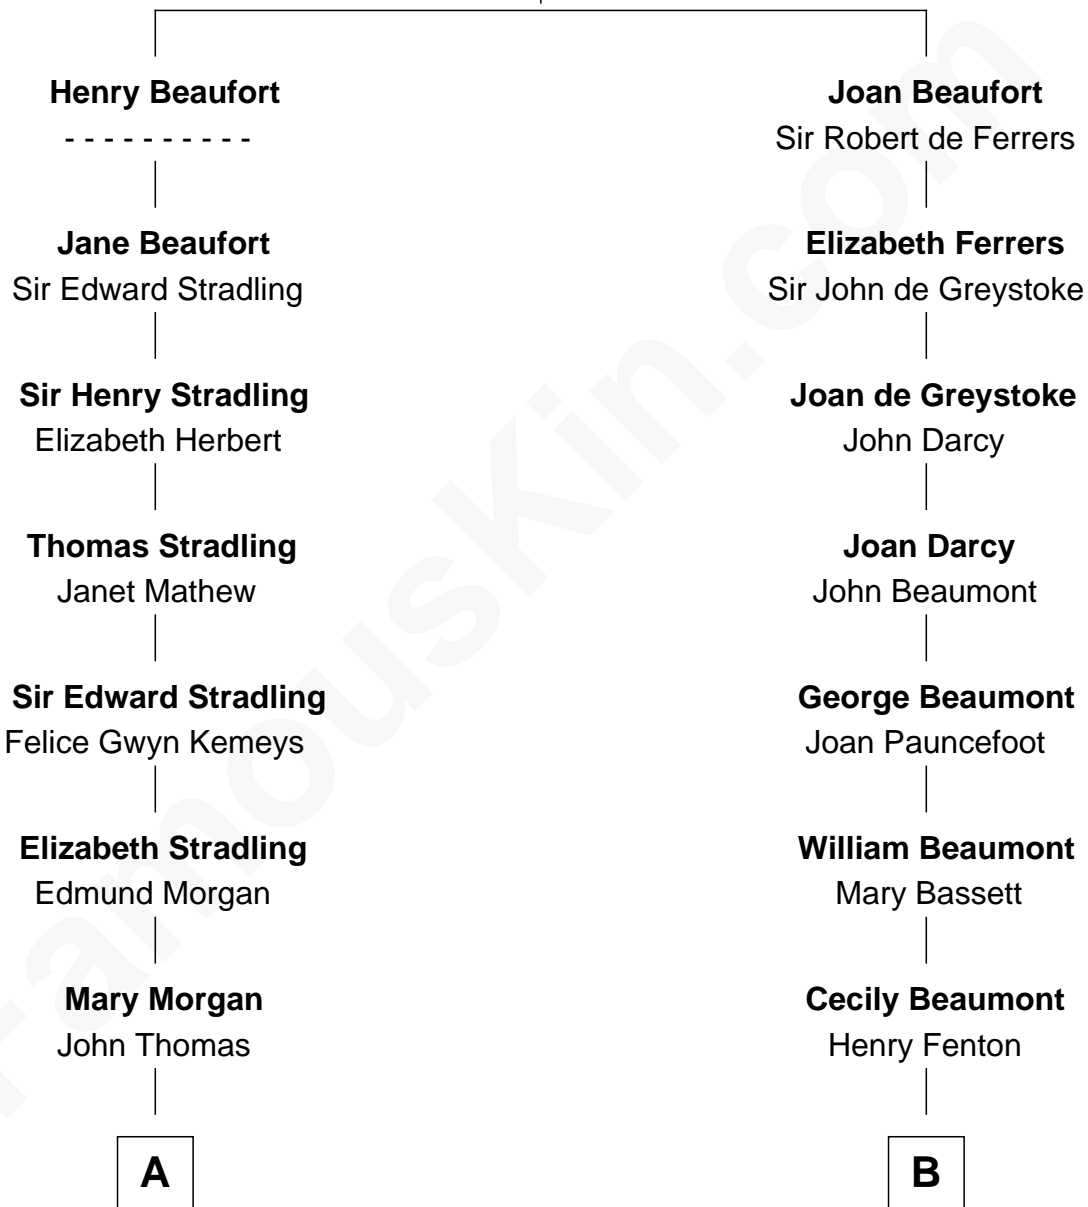

FamousKin.com

Relationship Chart of

Sally Ride

1st American Woman in Space

16th cousin 4 times removed of

Sir Arthur Conan Doyle

Author, "Sherlock Holmes"

John of Gaunt
Katherine Roet

C

—
Charles Everroad Richardson

Blanche Gibson

—
Jennie Mae Richardson

Thomas Vernam Ride

—
Dale Burdell Ride

Carol Joyce Anderson

—
Sally Ride

1st American Woman in Space

FamousKin.com