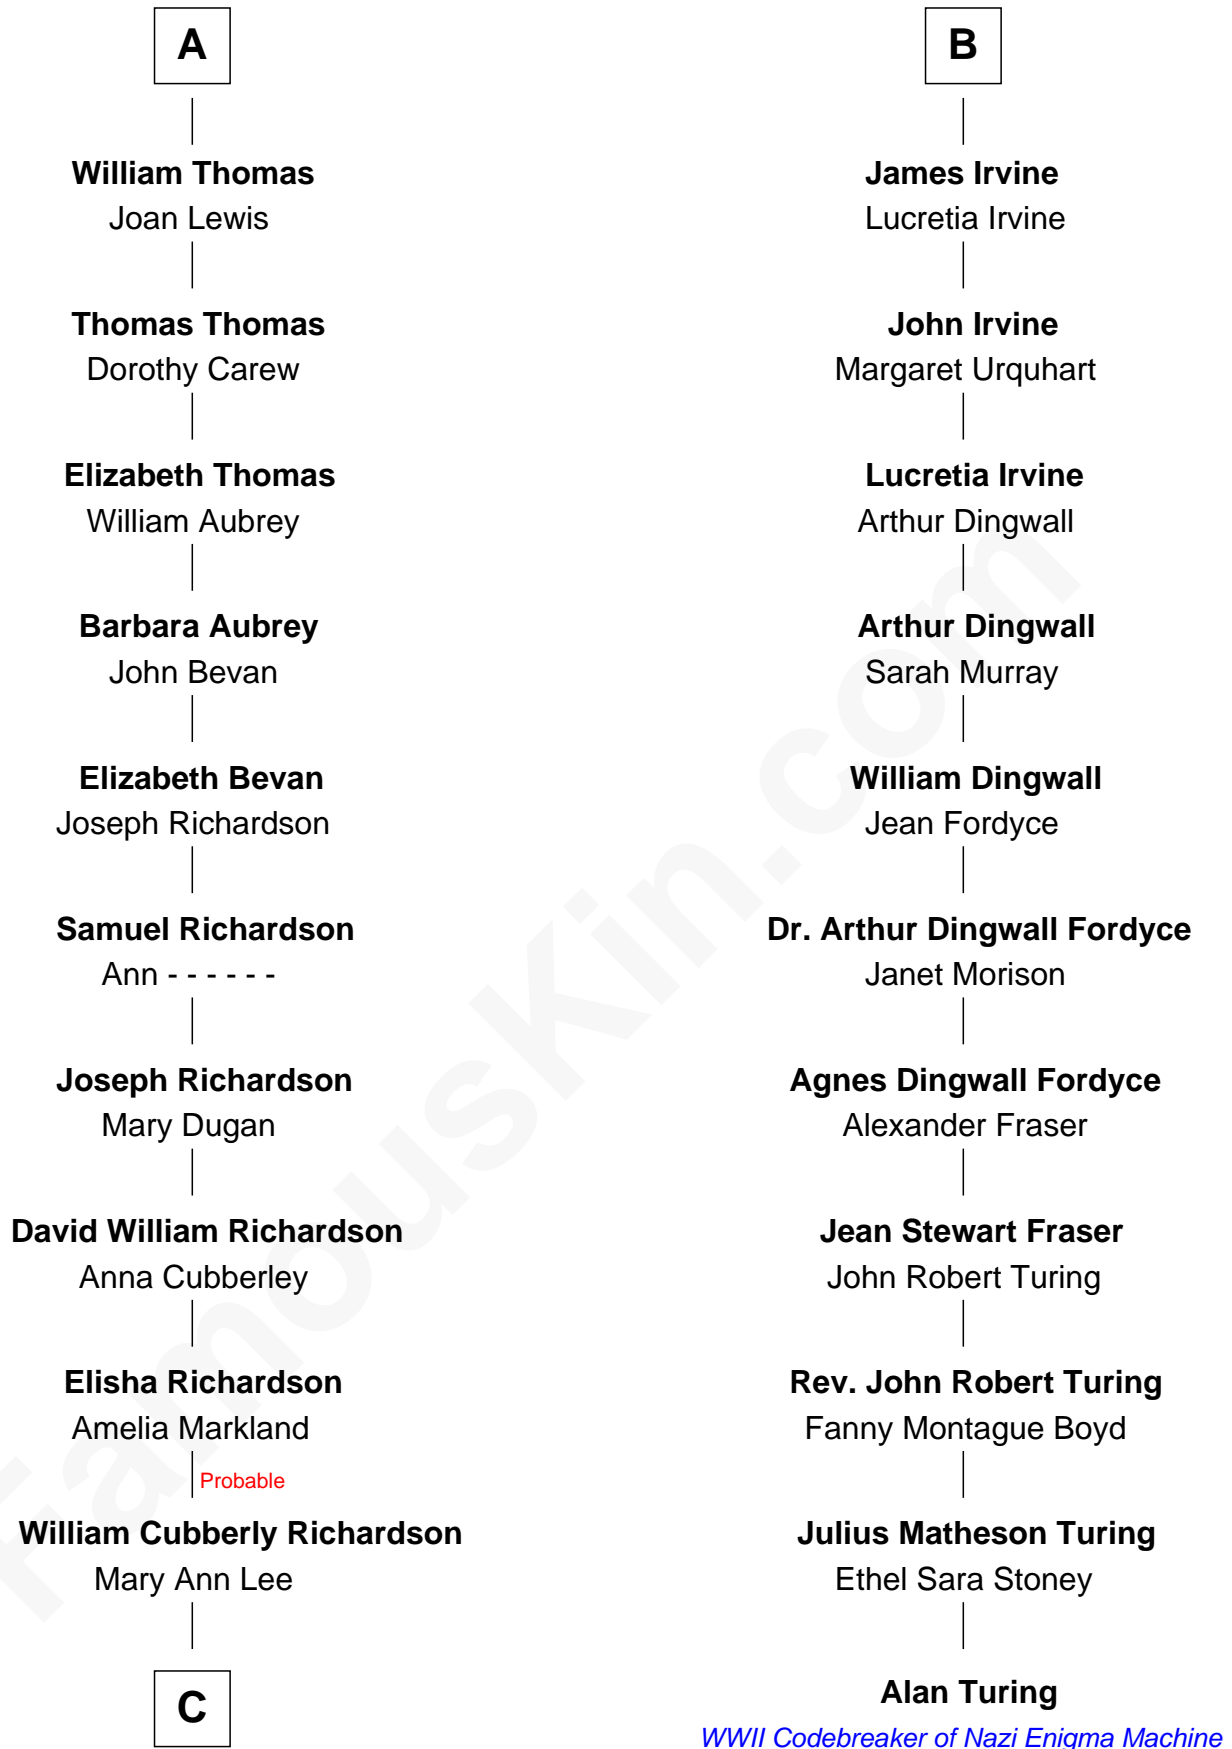

FamousKin.com

Relationship Chart of

Sally Ride

1st American Woman in Space

17th cousin 3 times removed of

Alan Turing

WWII Codebreaker of Nazi Enigma Machine

John of Gaunt
Katherine Roet