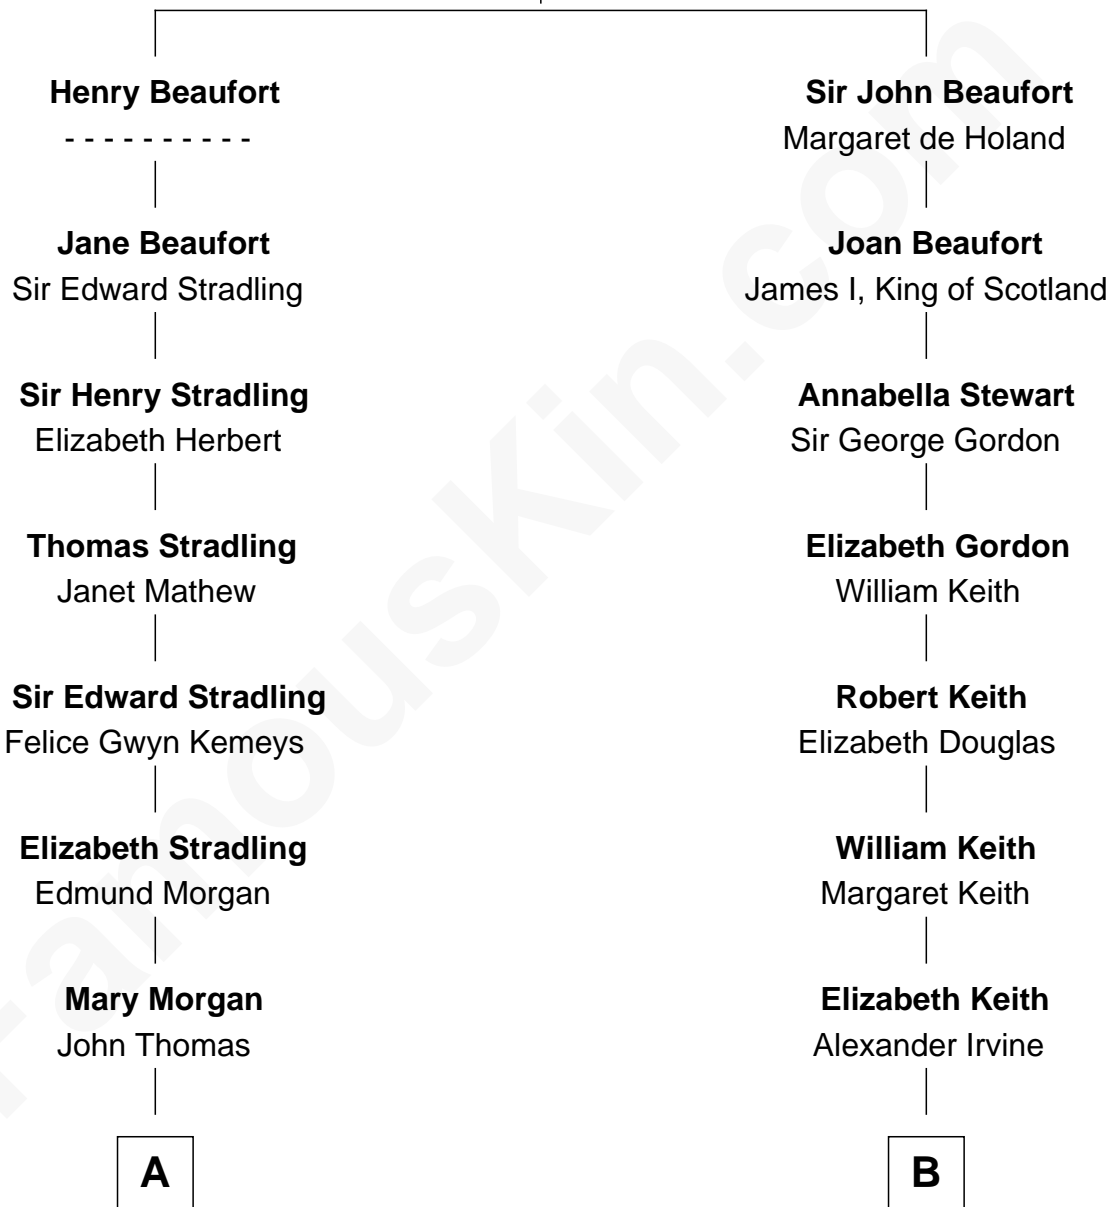

FamousKin.com

Relationship Chart of

Sally Ride

1st American Woman in Space

17th cousin 3 times removed of

Alan Turing

WWII Codebreaker of Nazi Enigma Machine

John of Gaunt
Katherine Roet

C

Charles Everroad Richardson

Blanche Gibson

Jennie Mae Richardson

Thomas Vernam Ride

Dale Burdell Ride

Carol Joyce Anderson

Sally Ride

1st American Woman in Space

FamousKin.com