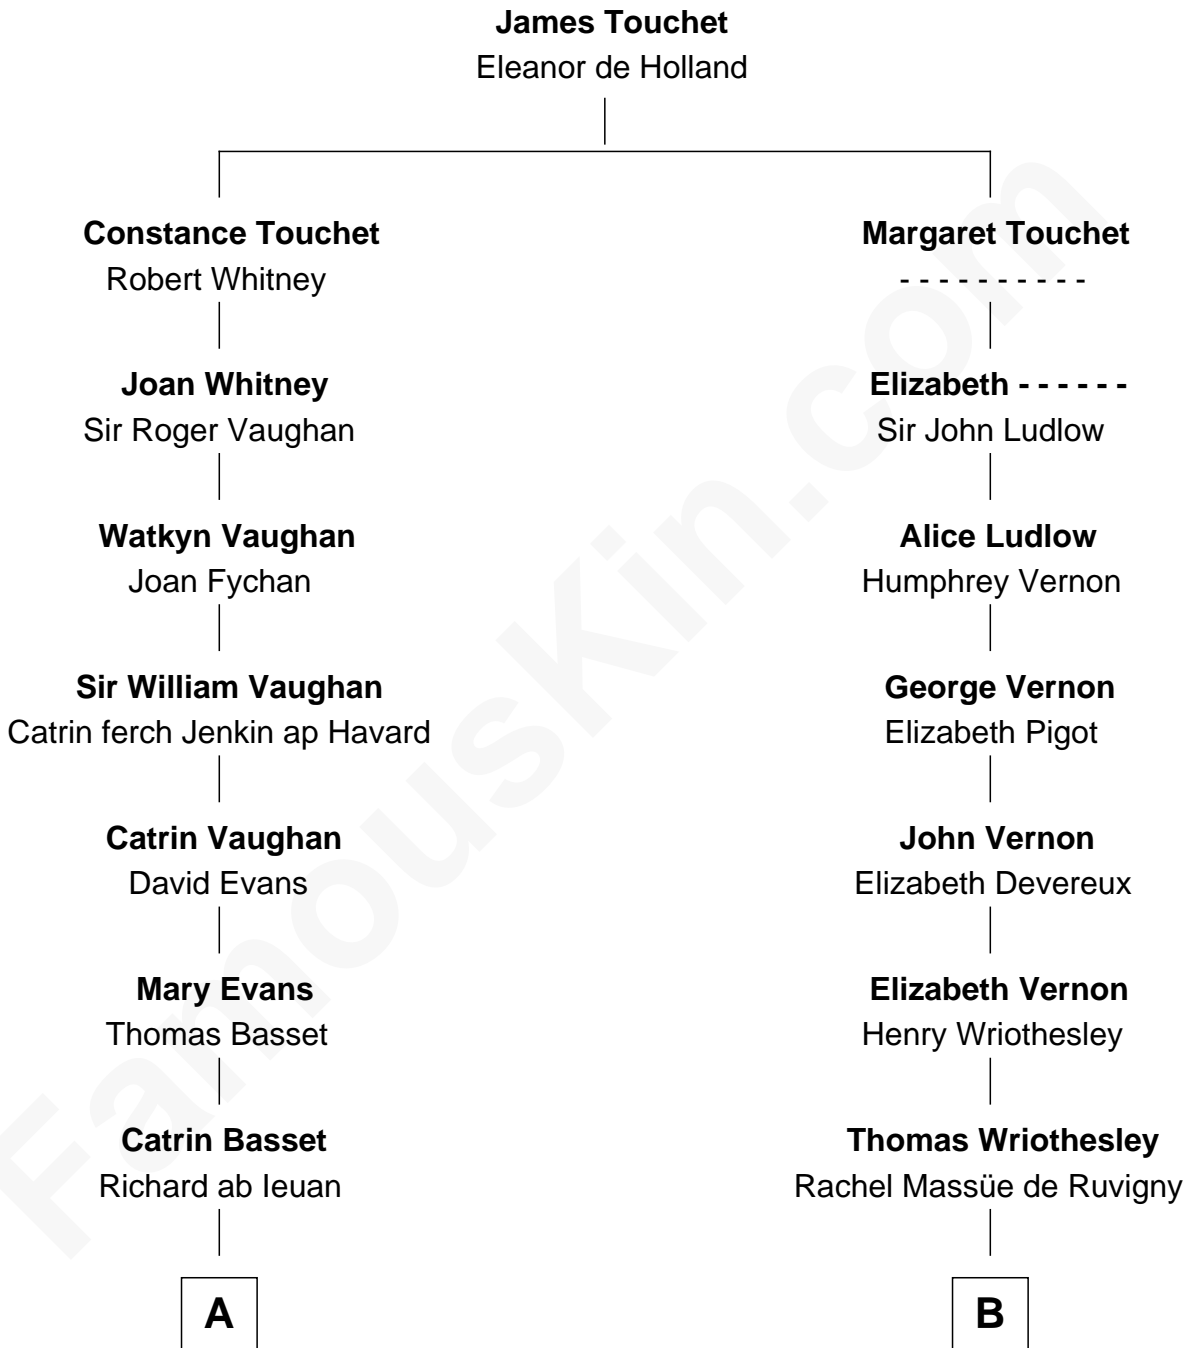

FamousKin.com

Relationship Chart of

Sally Ride

1st American Woman in Space

16th cousin 2 times removed of

Queen Elizabeth II

Queen of the United Kingdom

C

Dale Burdell Ride
Carol Joyce Anderson

Sally Ride
1st American Woman in Space

FamousKin.com