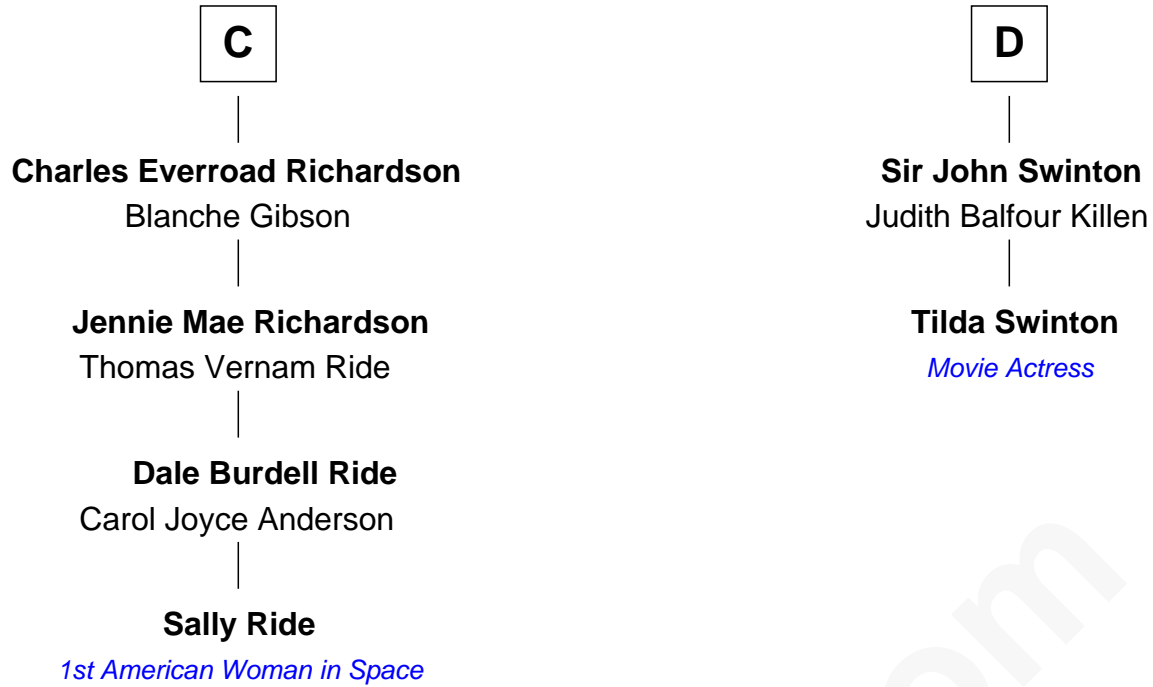

FamousKin.com Relationship Chart of

Sally Ride

1st American Woman in Space

18th cousin 2 times removed of

Tilda Swinton

Movie Actress

John of Gaunt

*with wife
Katherine Roet*

Sir Henry Stradling

Alice Grey

Elizabeth Herbert

Sir William Knyvet

Thomas Stradling

Sir Edmund Knyvet

Janet Mathew

Eleanor Tyrrel

Sir Edward Stradling

Sir Thomas Knyvet

Felice Gwyn Kemeys

Muriel Howard

Elizabeth Stradling

Sir Henry Knyvet

Edmund Morgan

Anne Pickering

Mary Morgan

Alice Knyvet

John Thomas

Christopher Dacre

A

B

Tilda Swinton photo by [Nicolas Genin](#) (CC BY-SA 2.0)