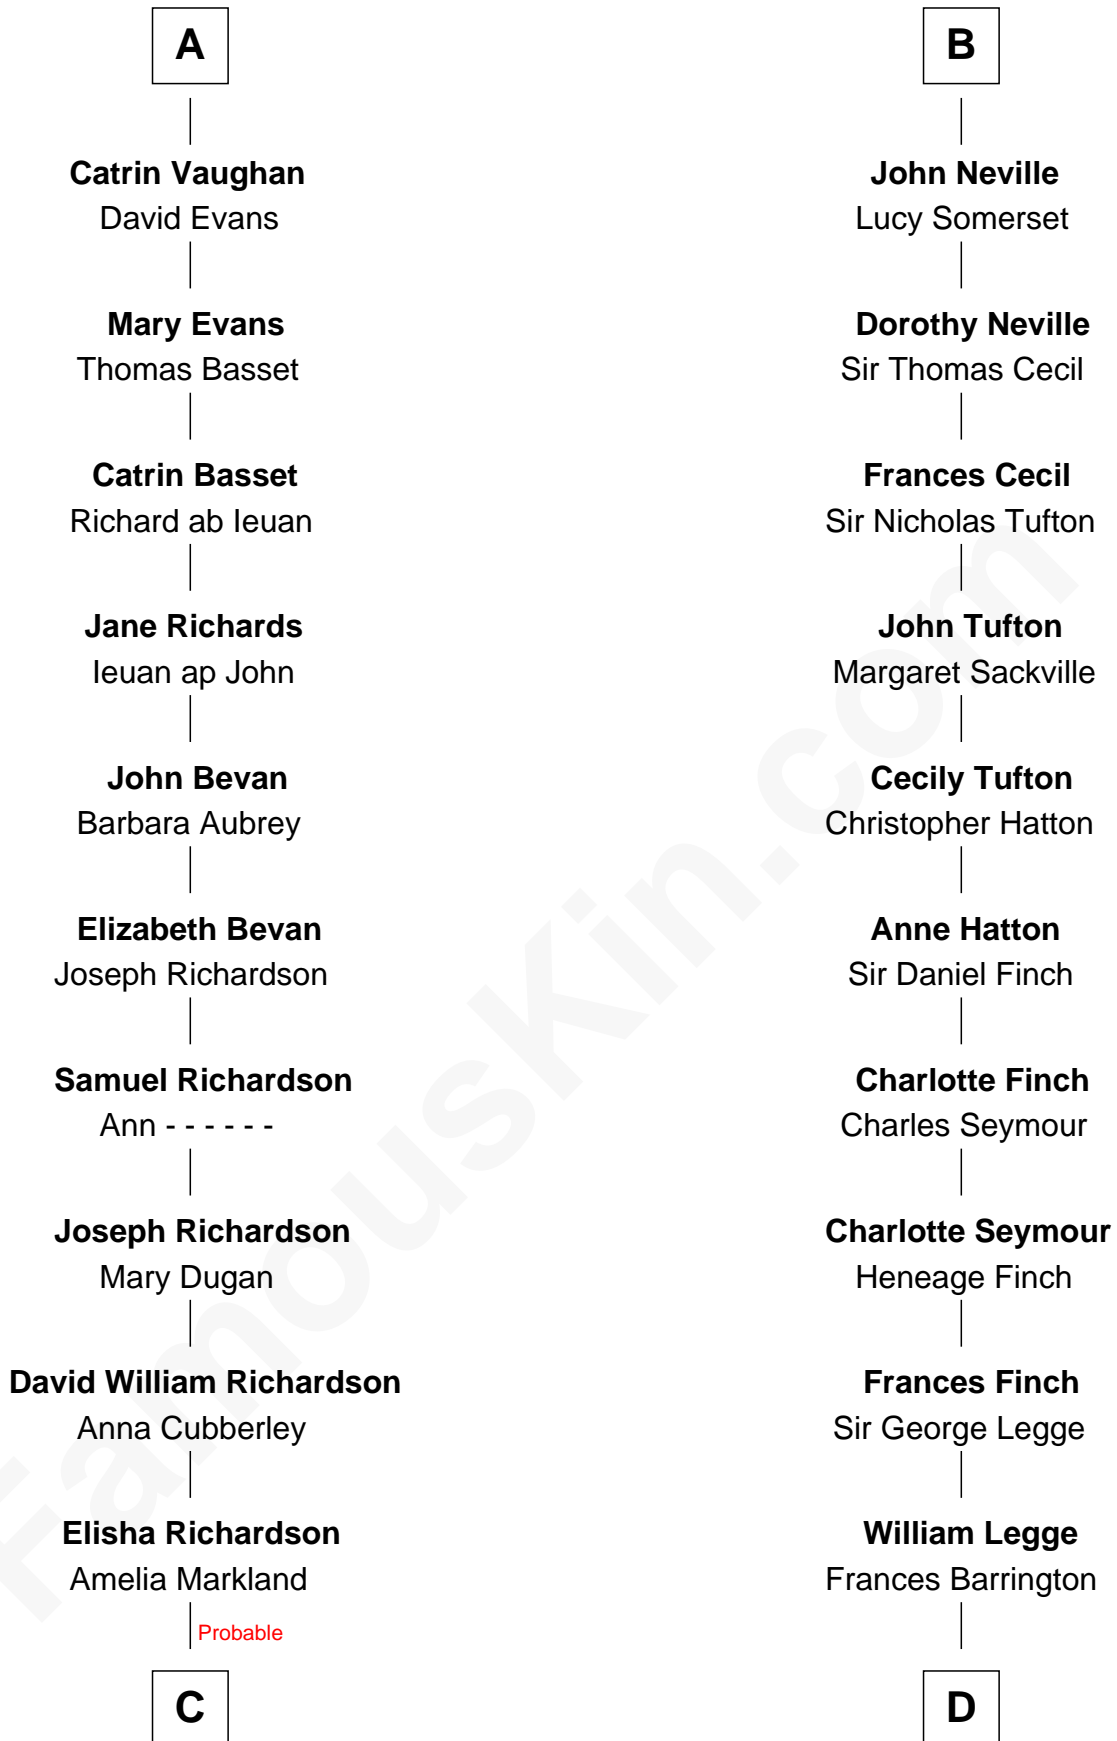

# FamousKin.com Relationship Chart of

**Sally Ride**

*1st American Woman in Space*

21st cousin of

**Kit Harington**

*TV Actor - "Game of Thrones"*

**Sir Warin Trussell**  
Maud de St. Philibert

**C**

**William Cubberly Richardson**

Mary Ann Lee

**Charles Everroad Richardson**

Blanche Gibson

**Jennie Mae Richardson**

Thomas Vernam Ride

**Dale Burdell Ride**

Carol Joyce Anderson

**Sally Ride**

*1st American Woman in Space*

**D**

**Edward Henry Legge**

Cordelia Twysden Molesworth

**Lois Marjorie Legge**

Ernest Wriothesley Denny

**Lavender Cecilia Denny**