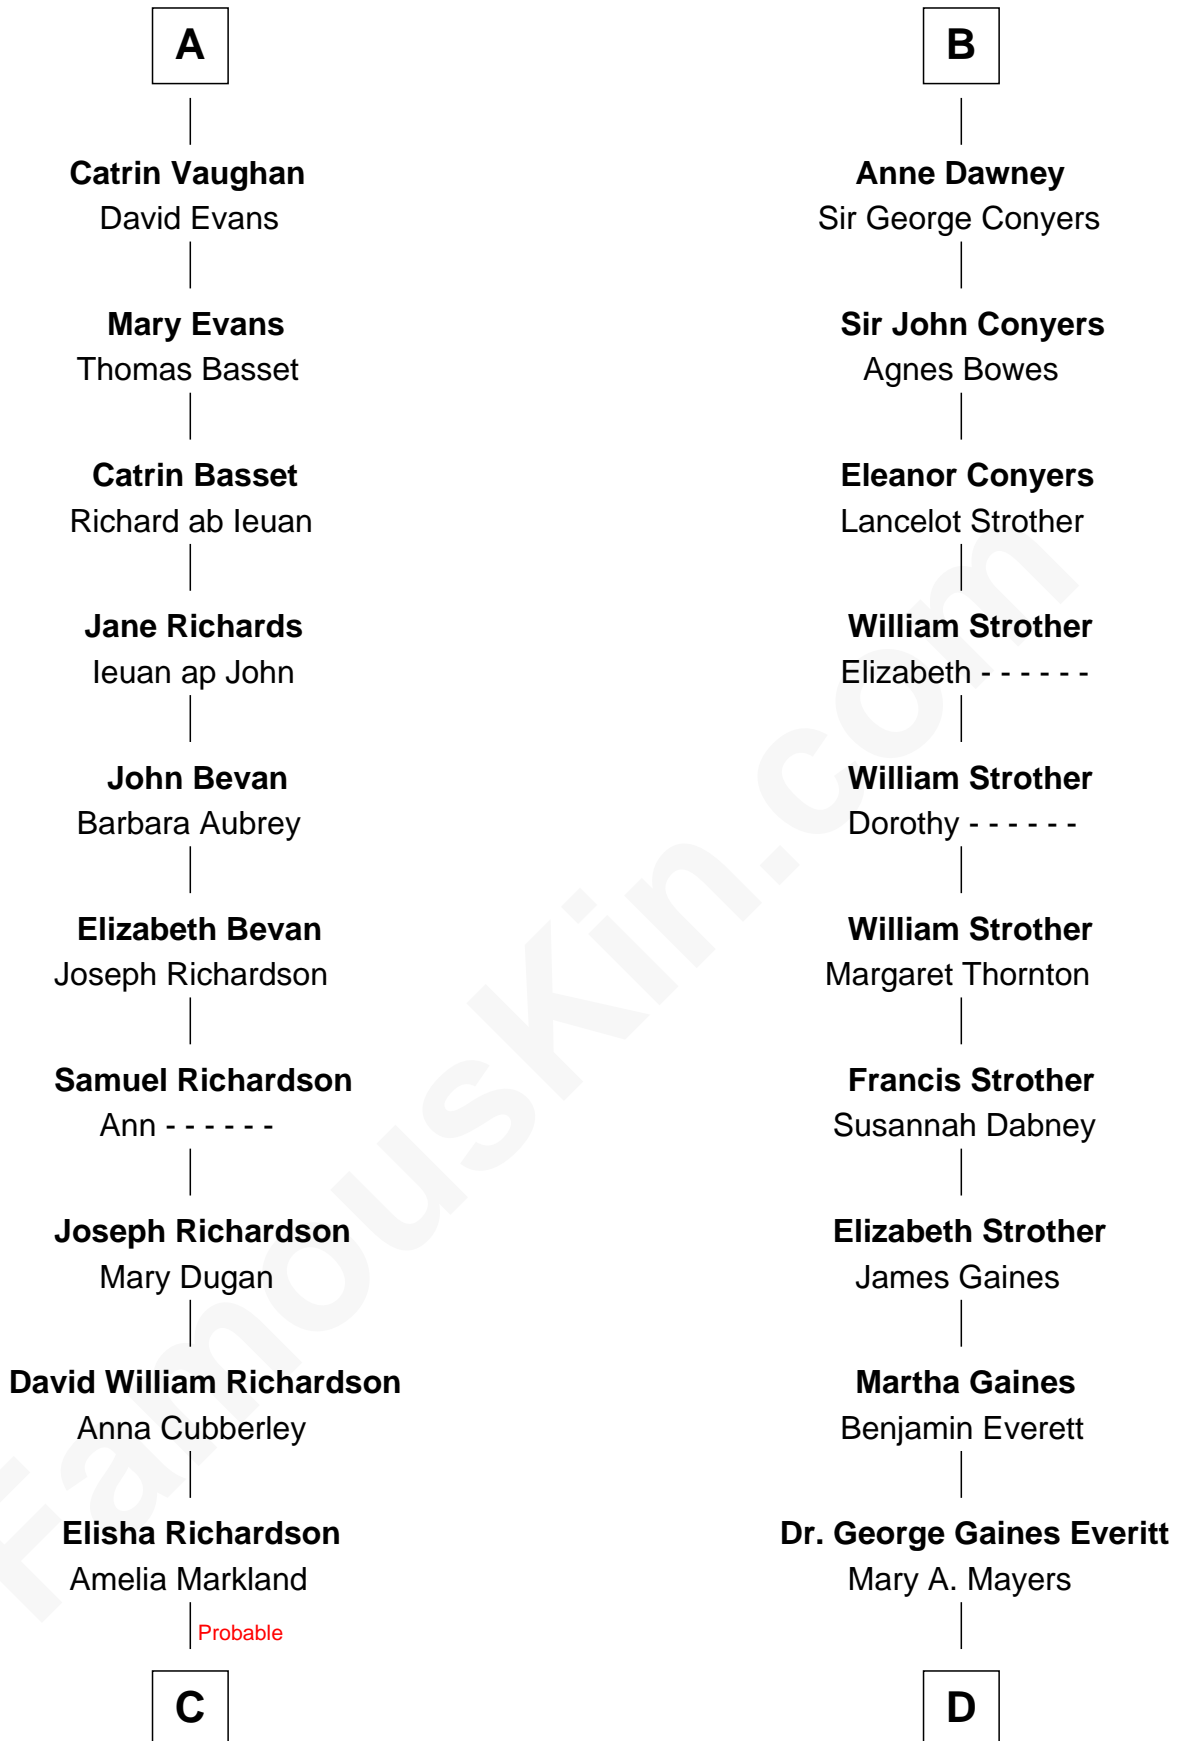

FamousKin.com

Relationship Chart of

Sally Ride

1st American Woman in Space

20th cousin 1 time removed of

William H. Macy
TV and Movie Actor

Sir Warin Trussell
Maud de St. Philibert

C

William Cubberly Richardson

Mary Ann Lee

Charles Everroad Richardson

Blanche Gibson

Jennie Mae Richardson

Thomas Vernam Ride

Dale Burdell Ride

Carol Joyce Anderson

Sally Ride

1st American Woman in Space

D

Horace Benjamin Everitt

Martha Leticia Roberts

Mary Lois Everitt

Clement Overstreet

Lois Elizabeth Overstreet