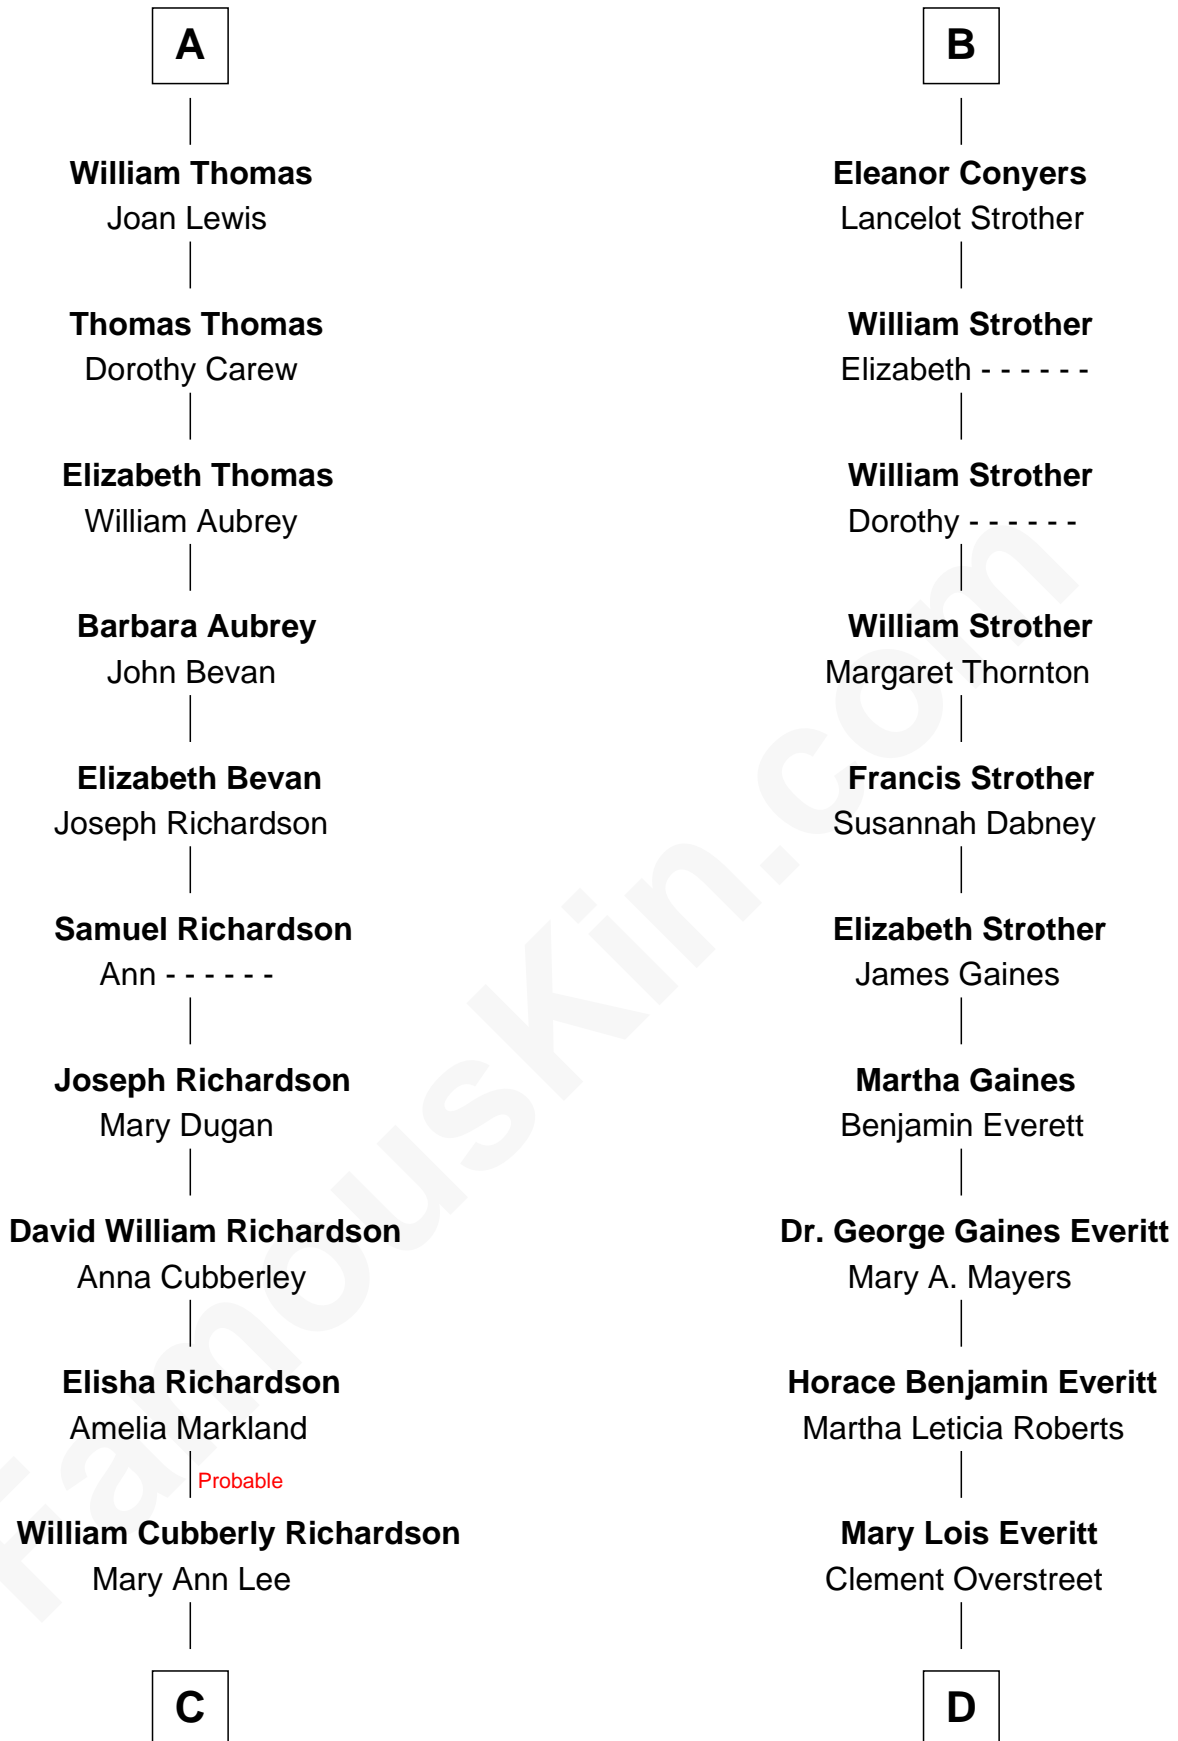

## Relationship Chart of

### Sally Ride

*1st American Woman in Space*

18th cousin 2 times removed of

**William H. Macy**  
*TV and Movie Actor*

**John of Gaunt**  
Katherine Roet

FamousKin.com