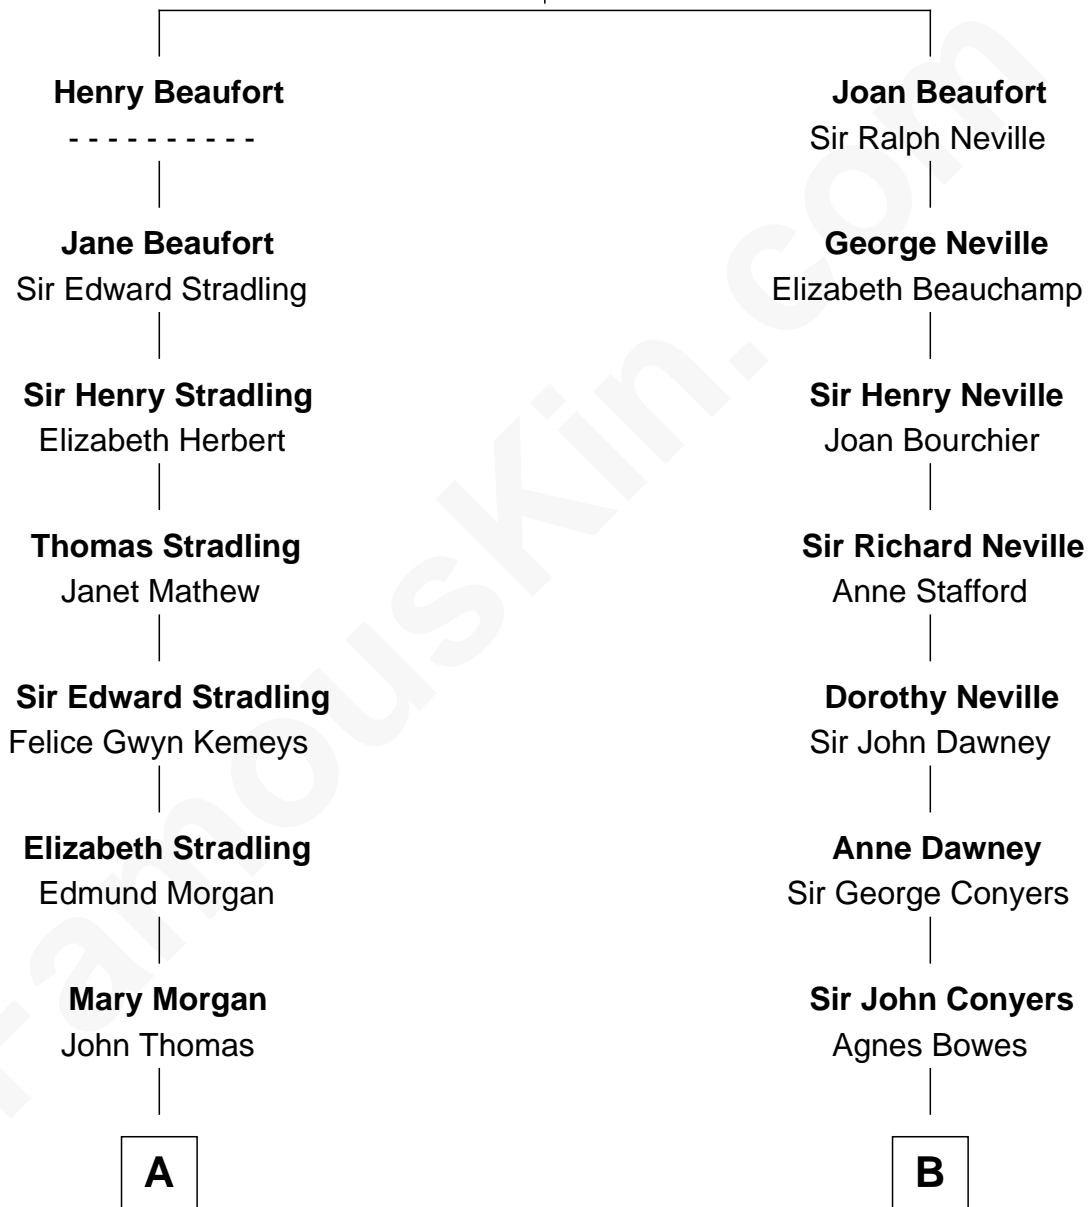

## Relationship Chart of

### Sally Ride

*1st American Woman in Space*

18th cousin 2 times removed of

**William H. Macy**  
*TV and Movie Actor*

**John of Gaunt**  
Katherine Roet

FamousKin.com