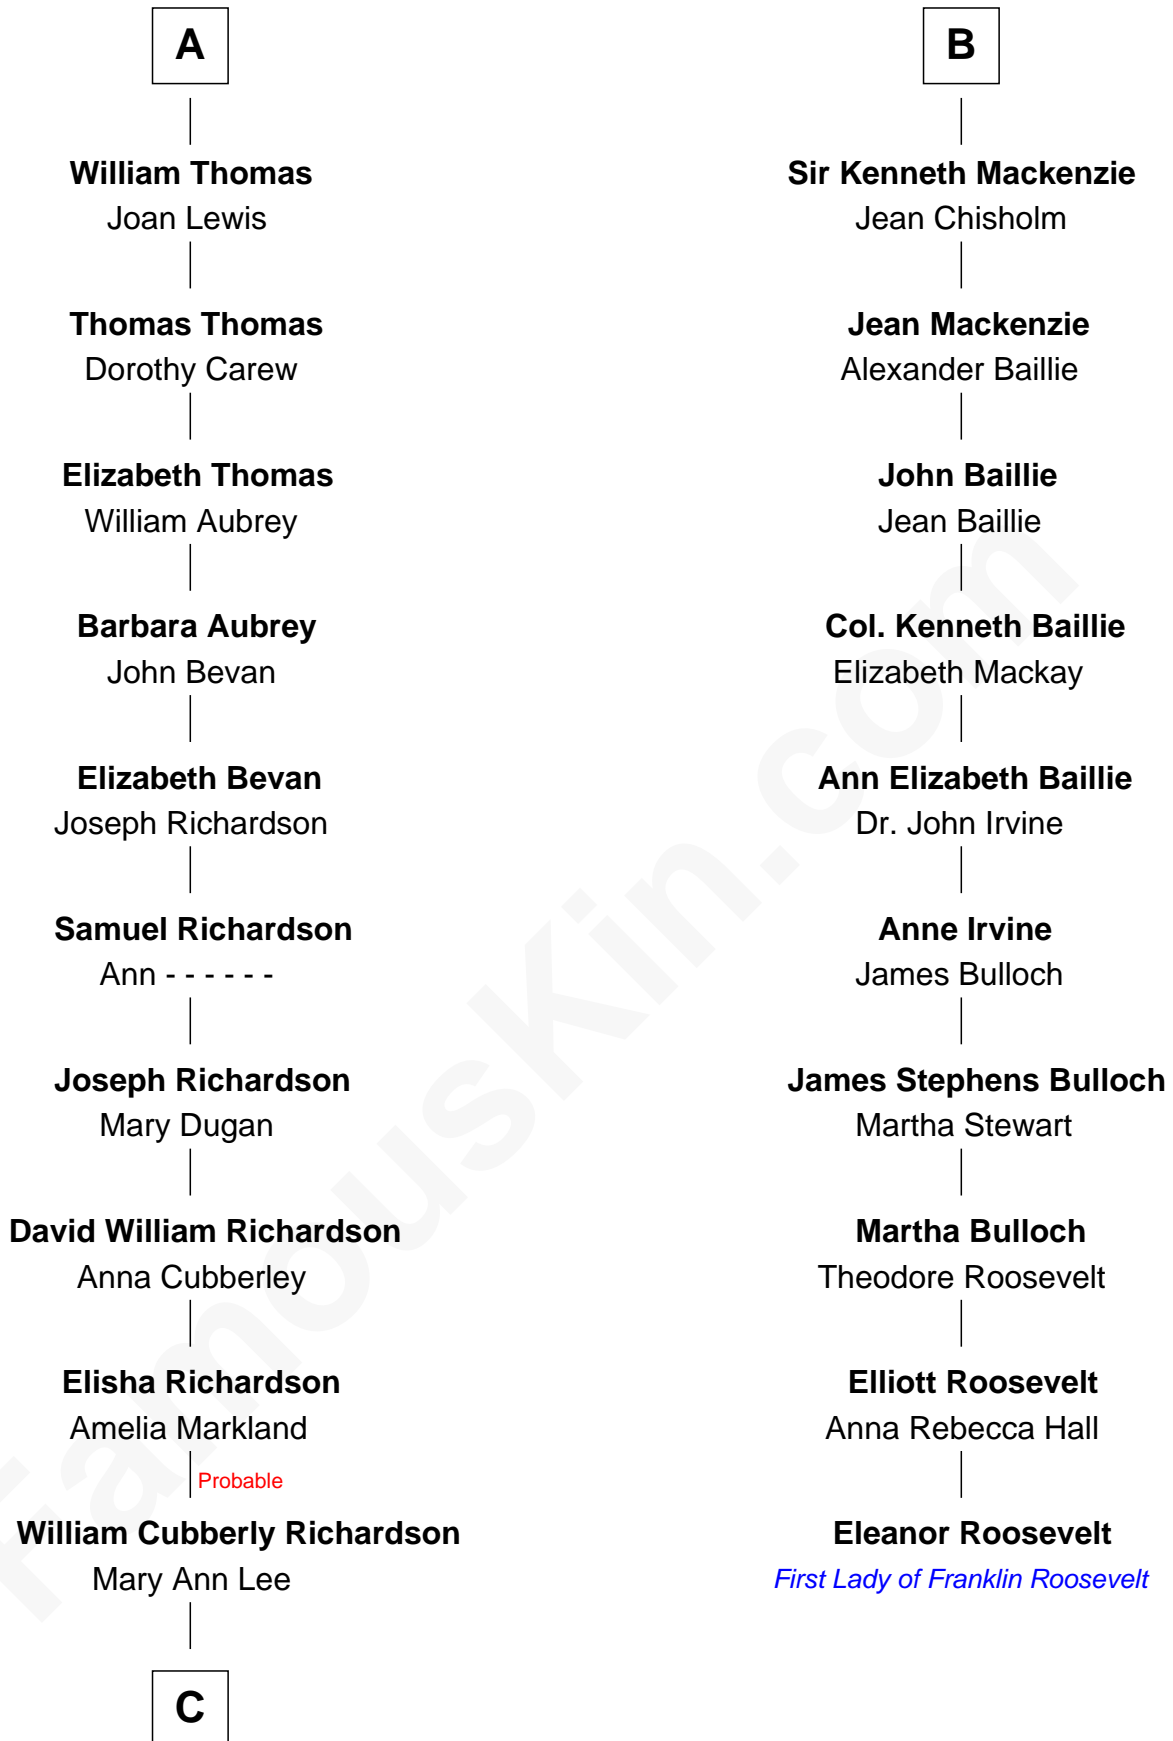

FamousKin.com

Relationship Chart of

Sally Ride

1st American Woman in Space

16th cousin 4 times removed of

Eleanor Roosevelt

First Lady of President Franklin D. Roosevelt

C

Charles Everroad Richardson

Blanche Gibson

Jennie Mae Richardson

Thomas Vernam Ride

Dale Burdell Ride

Carol Joyce Anderson

Sally Ride

1st American Woman in Space