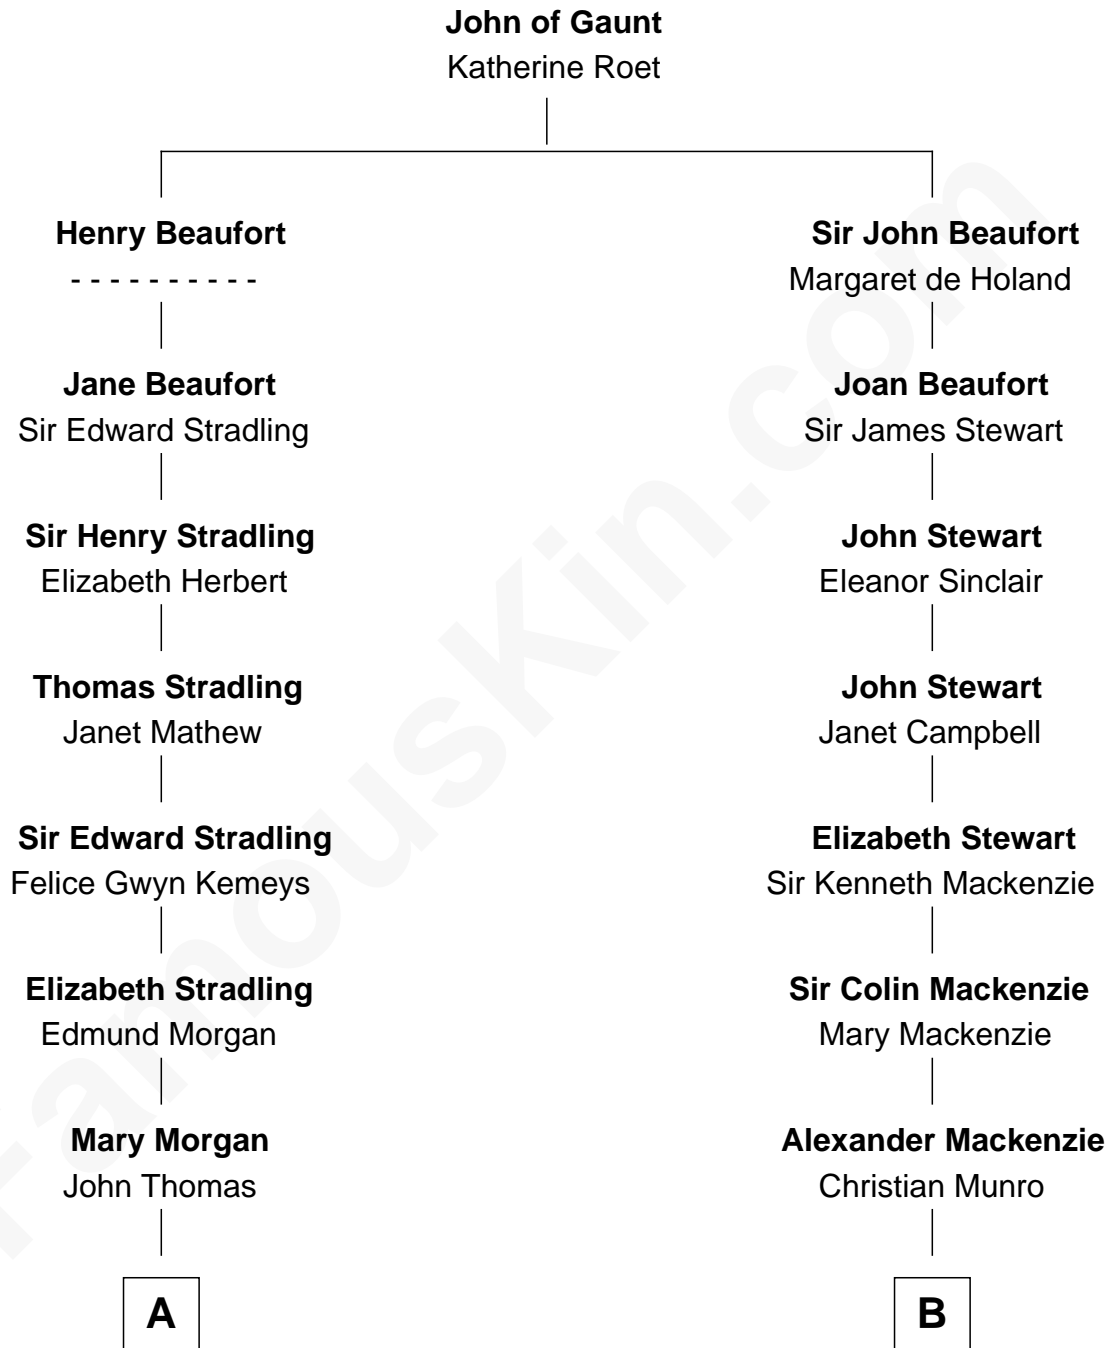

FamousKin.com

Relationship Chart of

Sally Ride

1st American Woman in Space

16th cousin 4 times removed of

Eleanor Roosevelt

First Lady of President Franklin D. Roosevelt

C

Charles Everroad Richardson

Blanche Gibson

Jennie Mae Richardson

Thomas Vernam Ride

Dale Burdell Ride

Carol Joyce Anderson

Sally Ride

1st American Woman in Space