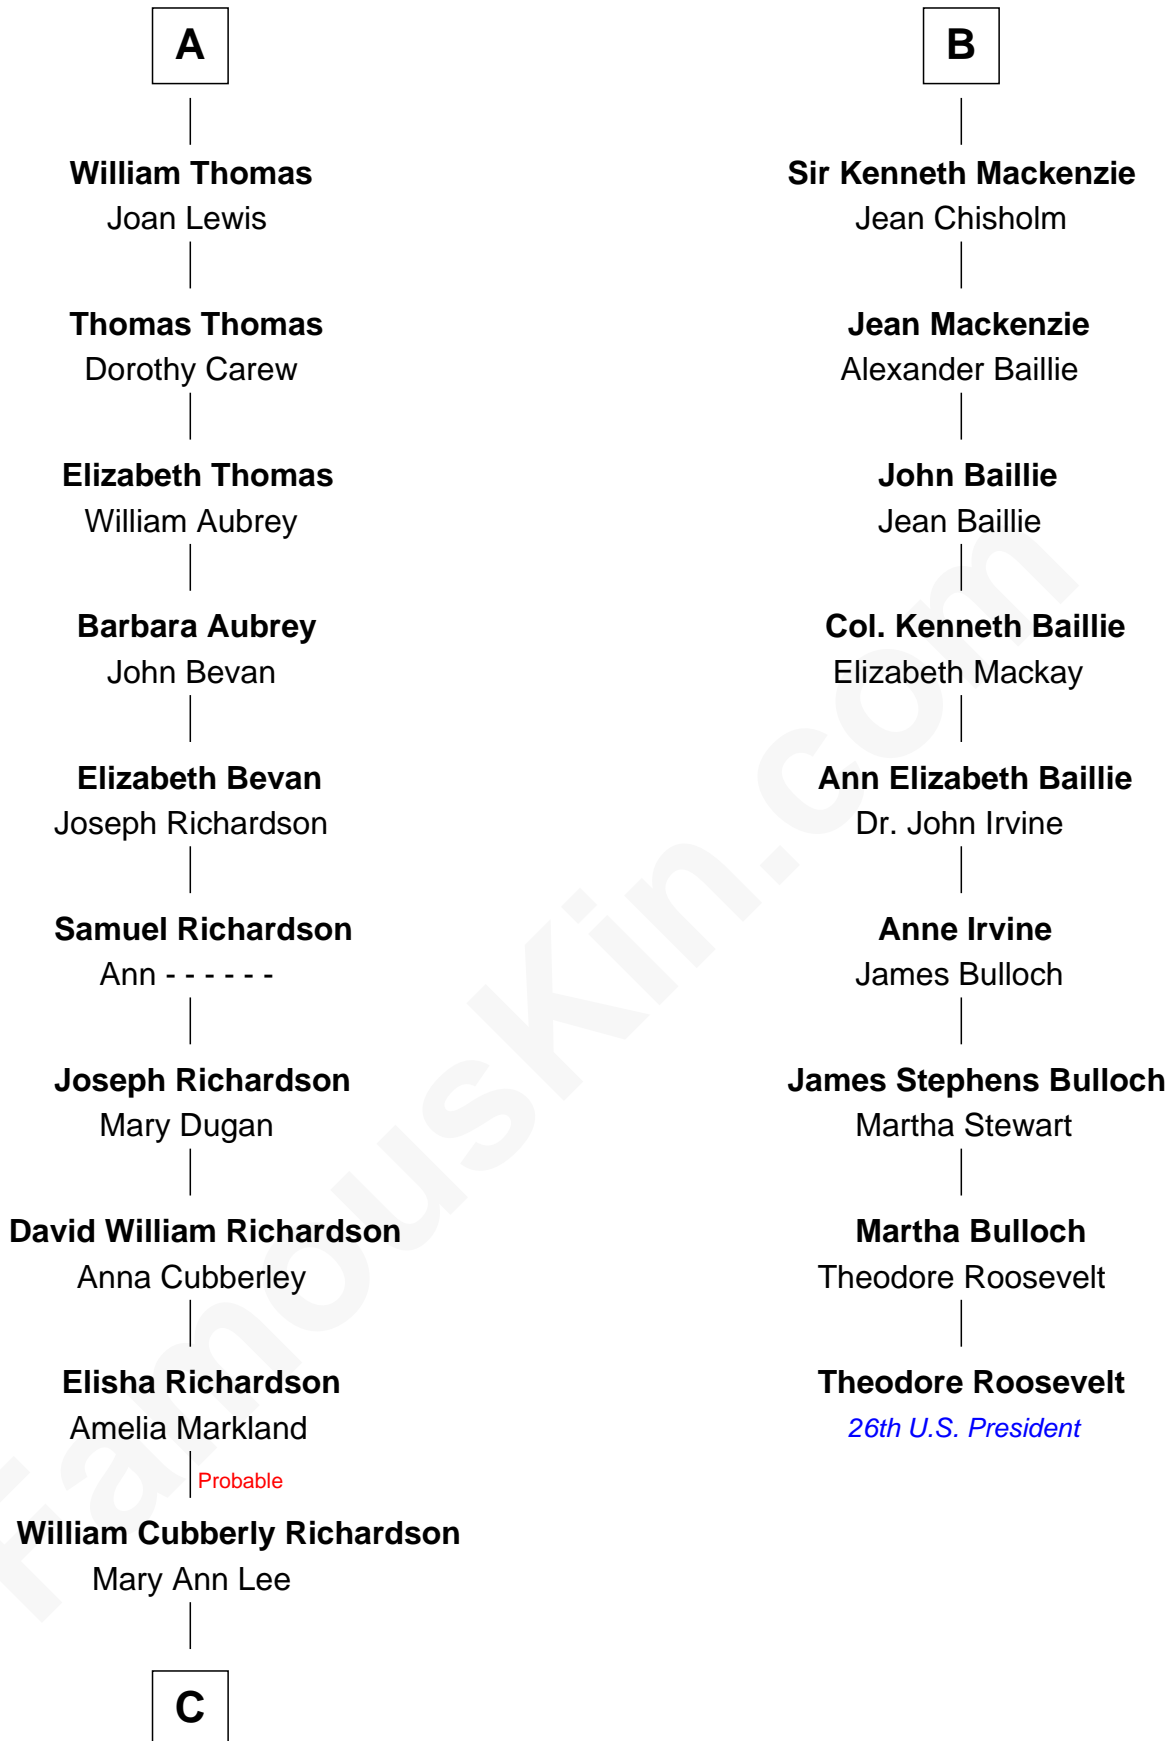

FamousKin.com

Relationship Chart of

Sally Ride

1st American Woman in Space

15th cousin 5 times removed of

Theodore Roosevelt

26th U.S. President

John of Gaunt
Katherine Roet

C

Charles Everroad Richardson

Blanche Gibson

Jennie Mae Richardson

Thomas Vernam Ride

Dale Burdell Ride

Carol Joyce Anderson

Sally Ride

1st American Woman in Space

FamousKin.com