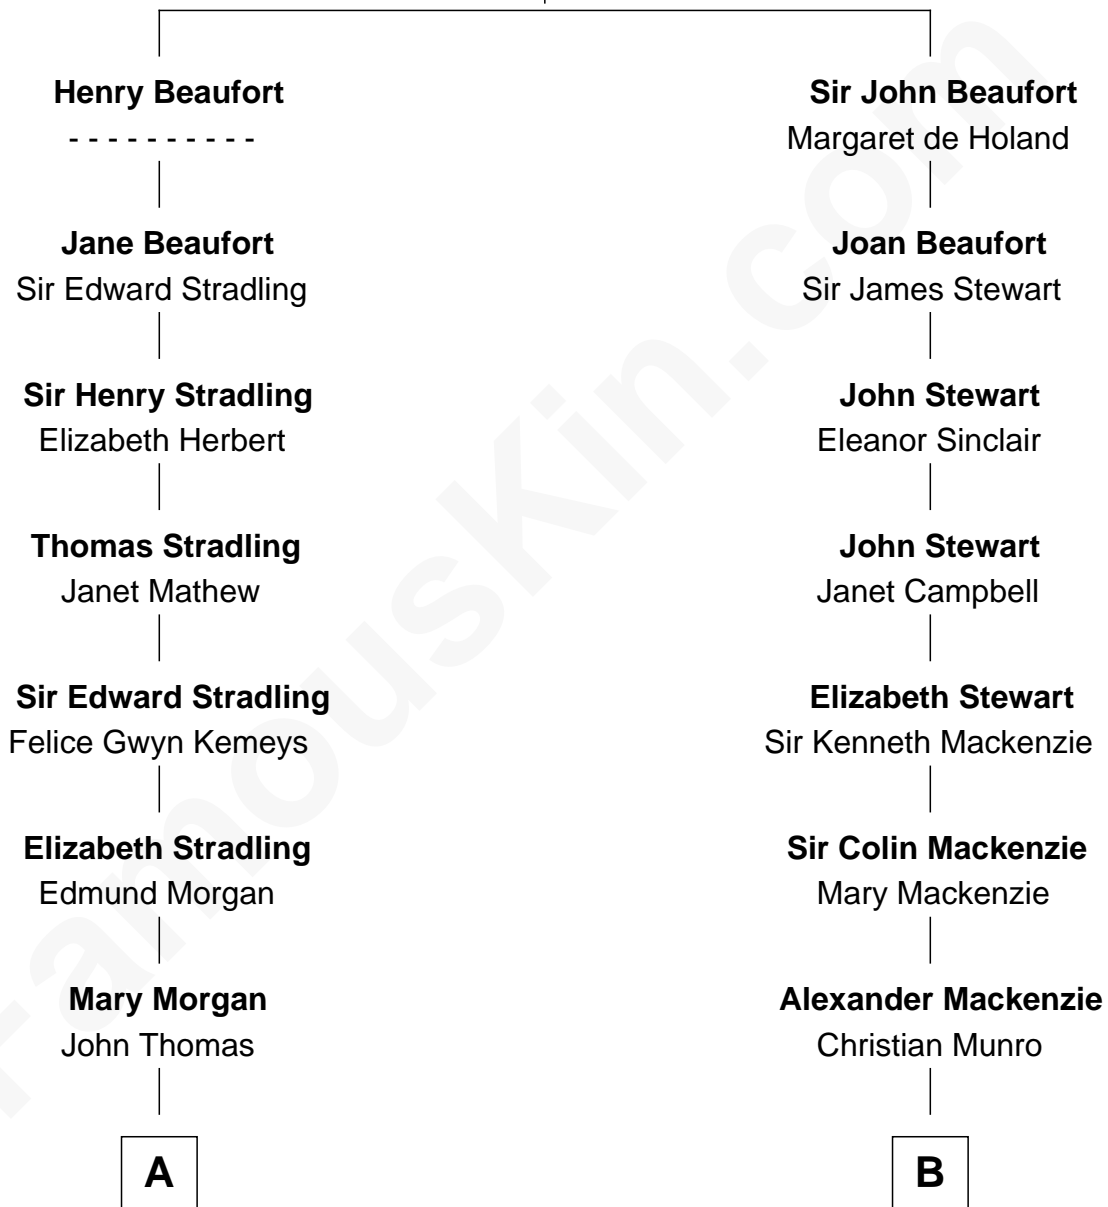

FamousKin.com

Relationship Chart of

Sally Ride

1st American Woman in Space

15th cousin 5 times removed of

Theodore Roosevelt

26th U.S. President

John of Gaunt
Katherine Roet

C

Charles Everroad Richardson

Blanche Gibson

Jennie Mae Richardson

Thomas Vernam Ride

Dale Burdell Ride

Carol Joyce Anderson

Sally Ride

1st American Woman in Space

FamousKin.com