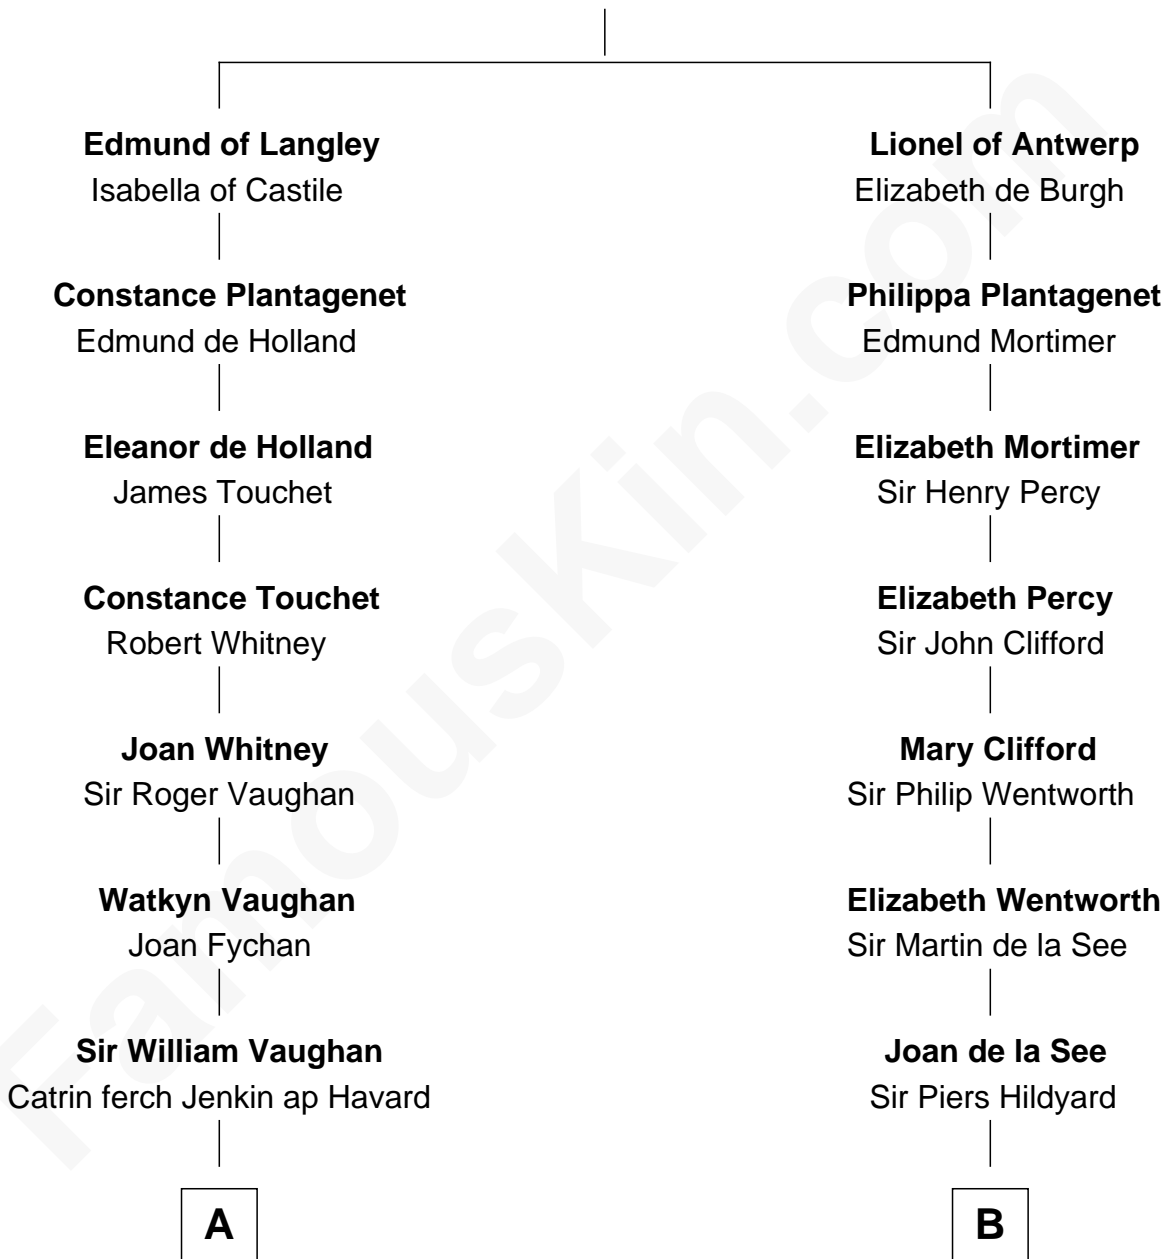

FamousKin.com

Relationship Chart of

Sally Ride

1st American Woman in Space

20th cousin 1 time removed of

Alice (Lee) Roosevelt

First Wife of President Theodore Roosevelt

Edward III, King of England

Philippa of Hainault

C

William Cubberly Richardson

Mary Ann Lee

Charles Everroad Richardson

Blanche Gibson

Jennie Mae Richardson

Thomas Vernam Ride

Dale Burdell Ride

Carol Joyce Anderson

Sally Ride

1st American Woman in Space

D

Mary Ann Cabot

Nathaniel Cabot Lee

John Clarke Lee