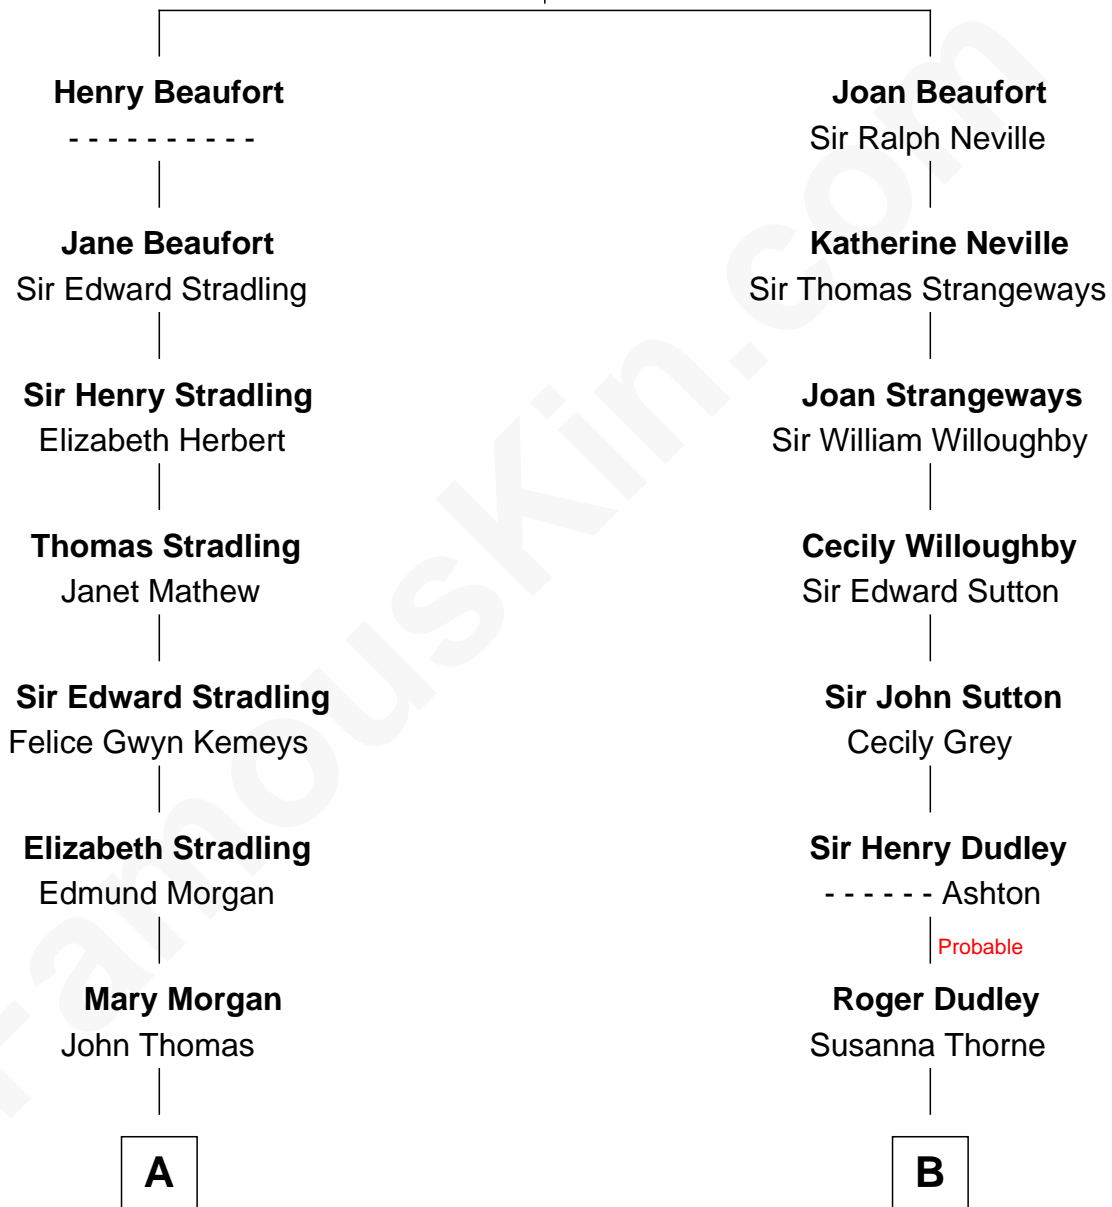

FamousKin.com

Relationship Chart of

Sally Ride

1st American Woman in Space

18th cousin 2 times removed of

Bill Weld

68th Governor of Massachusetts

John of Gaunt
Katherine Roet

FamousKin.com