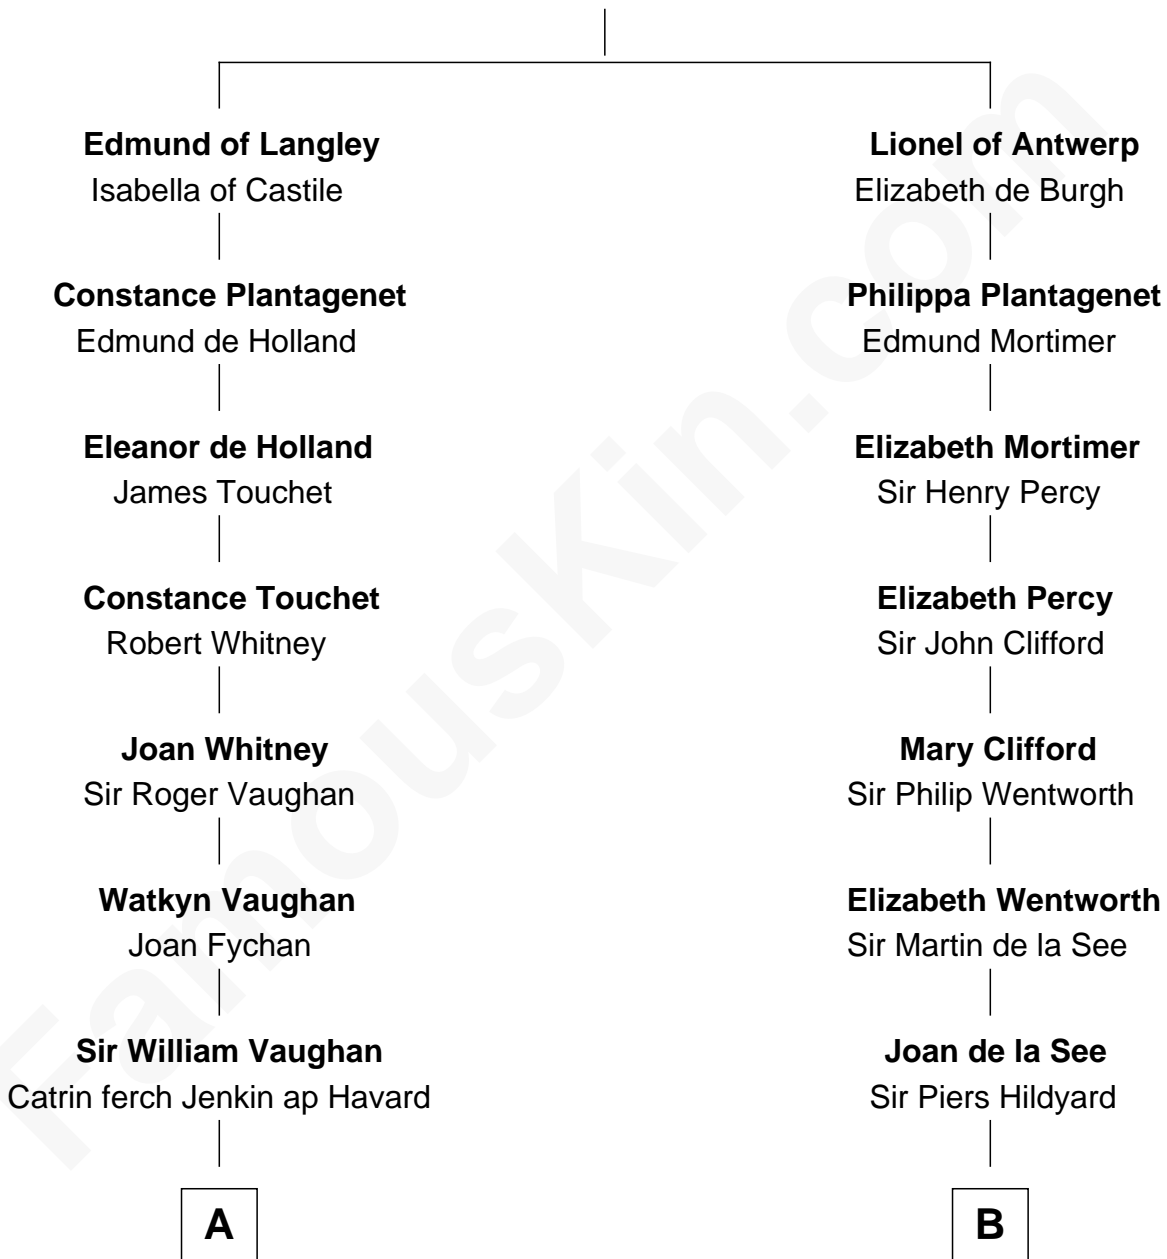

# FamousKin.com Relationship Chart of

**Sally Ride**

*1st American Woman in Space*

21st cousin of

**Tuesday Weld**

*TV and Movie Actress*

**Edward III, King of England**

Philippa of Hainault

**C**

**William Cubberly Richardson**

Mary Ann Lee

**Charles Everroad Richardson**

Blanche Gibson

**Jennie Mae Richardson**

Thomas Vernam Ride

**Dale Burdell Ride**

Carol Joyce Anderson

**Sally Ride**

*1st American Woman in Space*

**D**

**Sarah Bartlett Balch**

Stephen Minot Weld

**Stephen Minot Weld**

Eloise Rodman

**Edward Motley Weld**

Sarah Lothrop King

**Lothrop Motley Weld**

Yosene Balfour Ker

**Tuesday Weld**

*TV and Movie Actress*