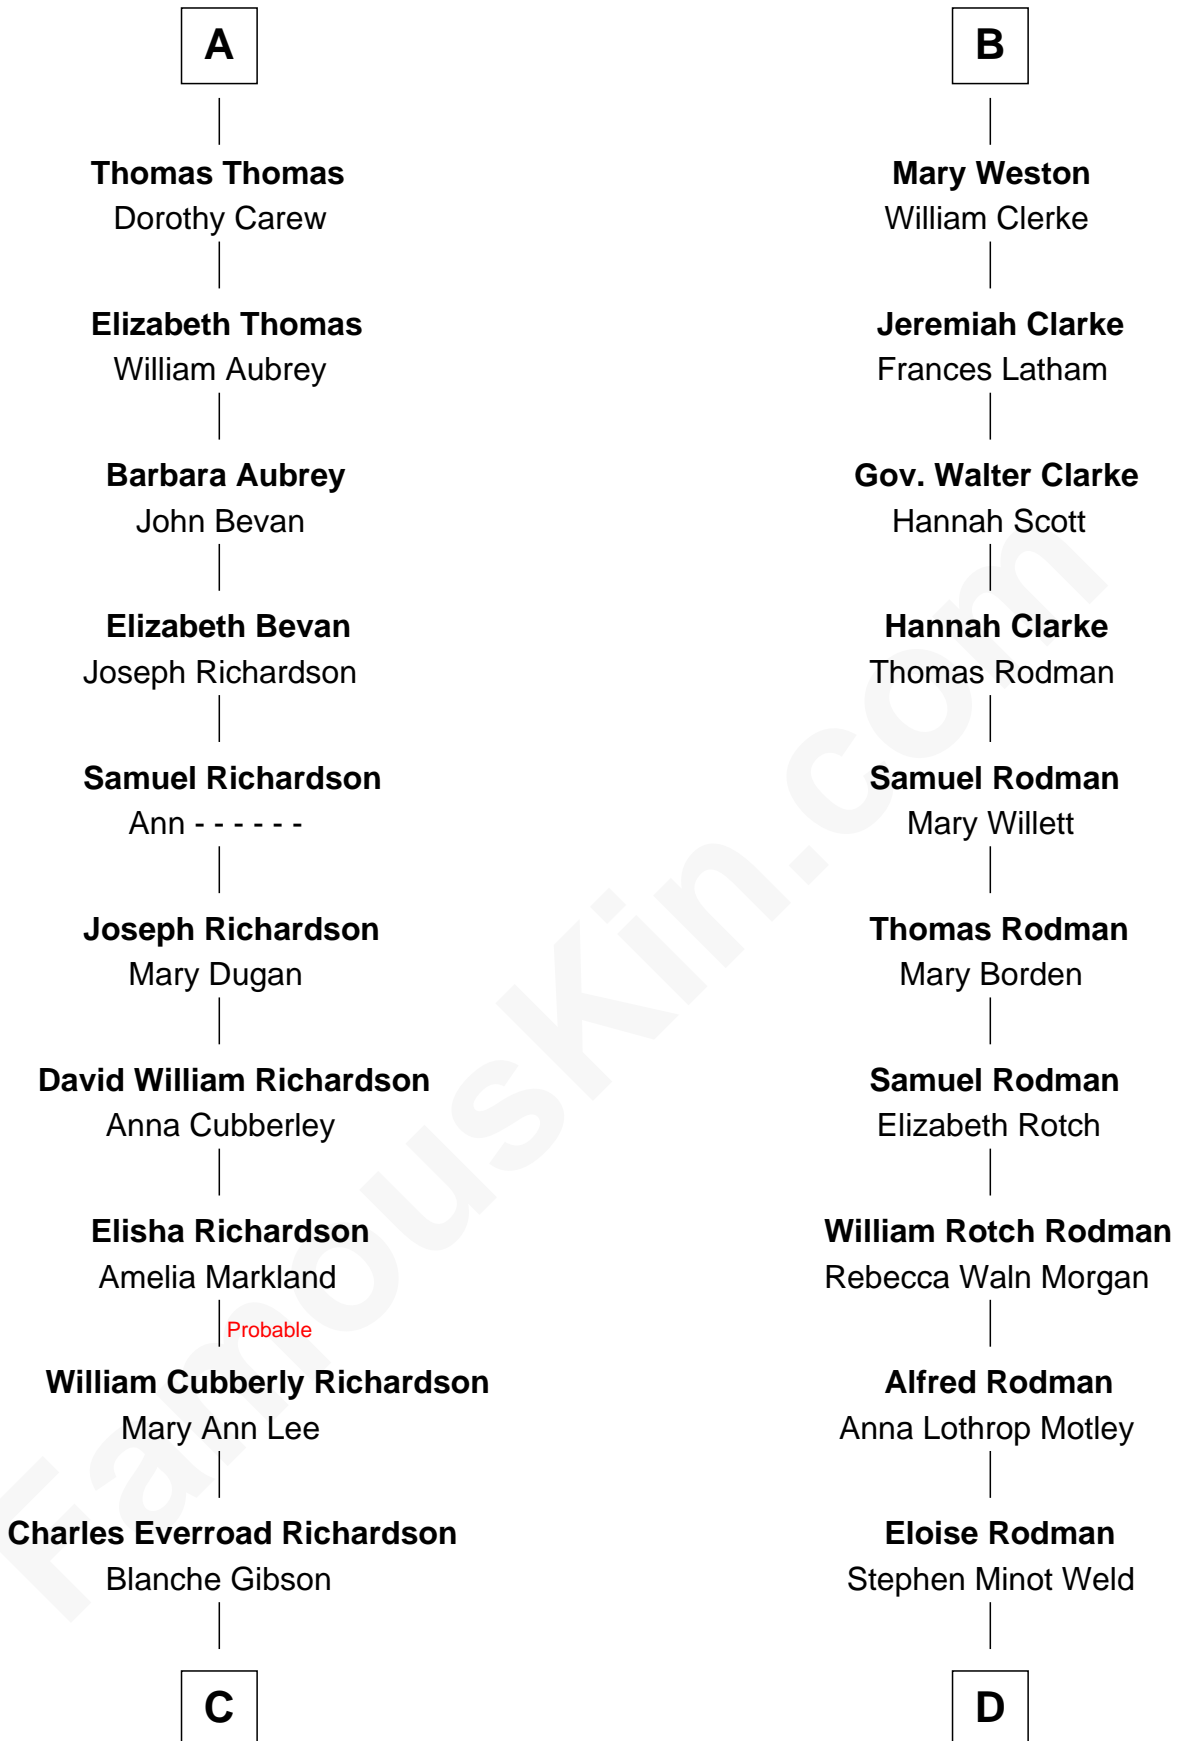

FamousKin.com Relationship Chart of

Sally Ride

1st American Woman in Space

19th cousin of

Tuesday Weld

TV and Movie Actress

Sir William Stradling

Isabel St. Barbe

Joan Dauntsey

Edmund Stradling

Elizabeth Arundell

John Stradling

Alice Langford

Anne Stradling

Sir John Danvers

Anne Danvers

Thomas Lovett

Elizabeth Lovett

Anthony Cave

Mary Cave

Sir Jerome Weston

B

C

Jennie Mae Richardson

Thomas Vernam Ride

Dale Burdell Ride

Carol Joyce Anderson

Sally Ride

1st American Woman in Space

D

Edward Motley Weld

Sarah Lothrop King