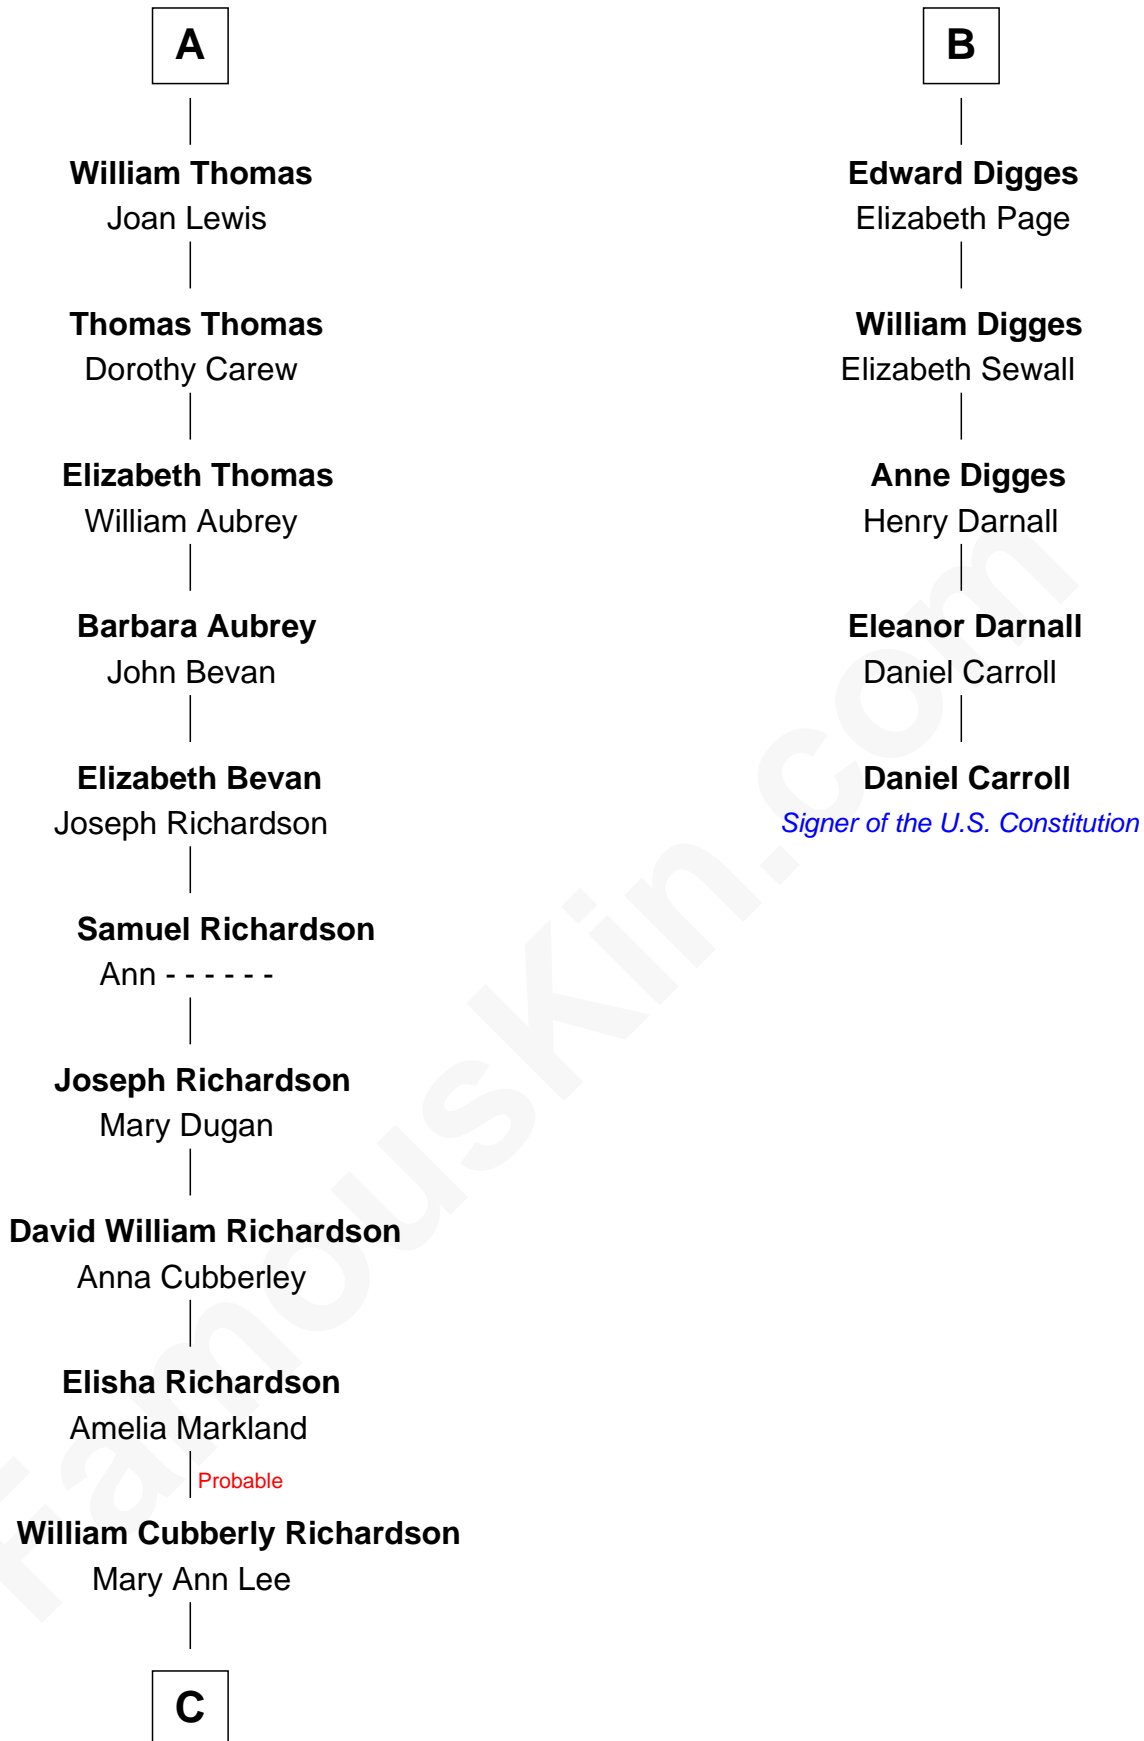

FamousKin.com

Relationship Chart of

Sally Ride

1st American Woman in Space

11th cousin 9 times removed of

Daniel Carroll

Signer of the U.S. Constitution

John of Gaunt
Katherine Roet

C

Charles Everroad Richardson

Blanche Gibson

Jennie Mae Richardson

Thomas Vernam Ride

Dale Burdell Ride

Carol Joyce Anderson

Sally Ride

1st American Woman in Space

FamousKin.com