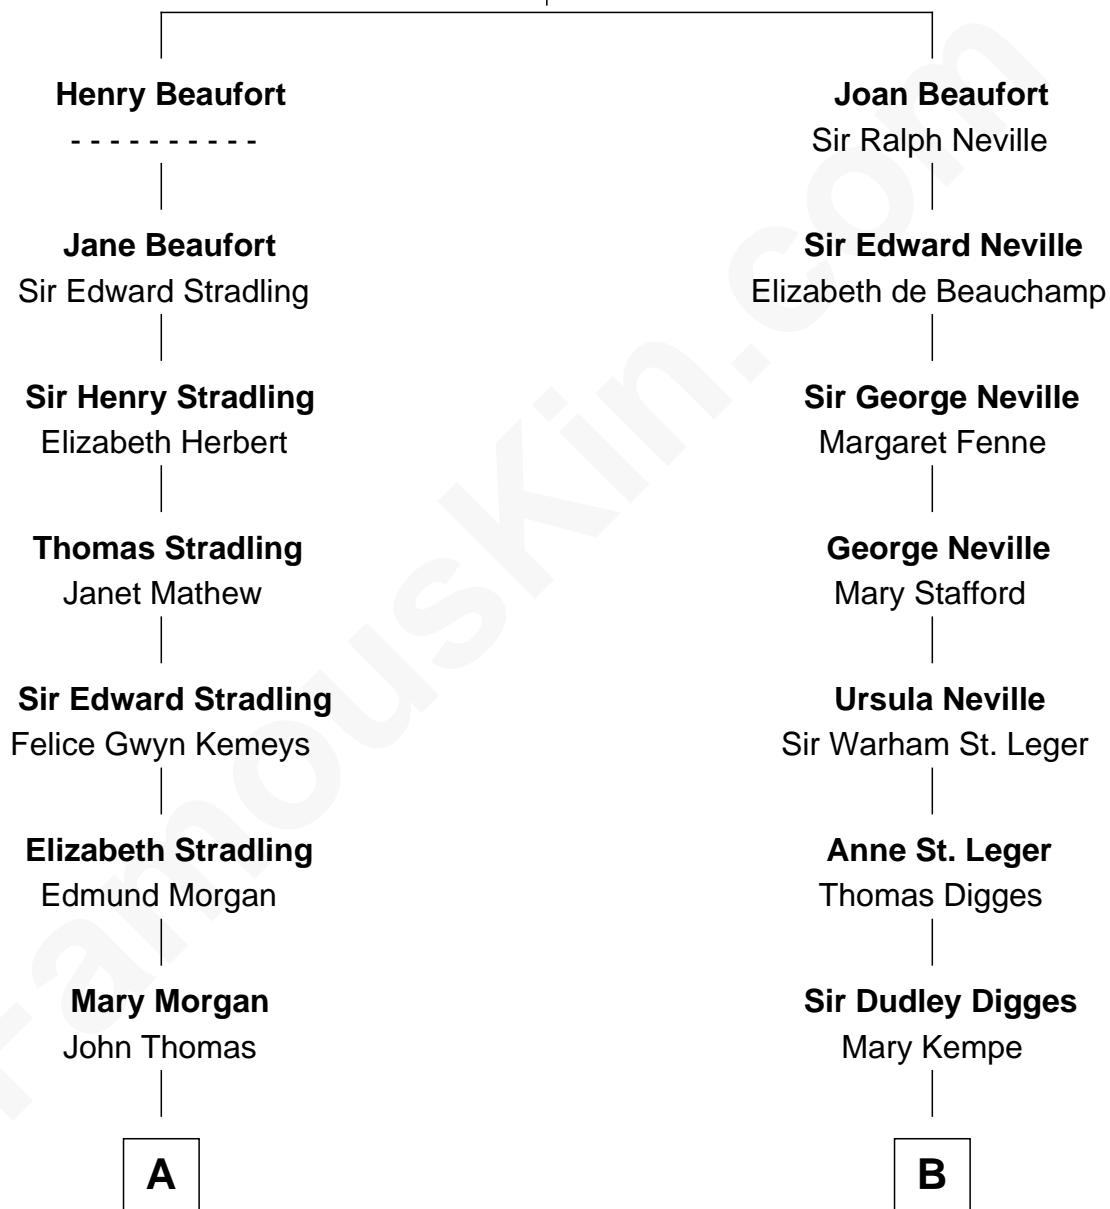

FamousKin.com

Relationship Chart of

Sally Ride

1st American Woman in Space

11th cousin 9 times removed of

Daniel Carroll

Signer of the U.S. Constitution

John of Gaunt
Katherine Roet

C

Charles Everroad Richardson

Blanche Gibson

Jennie Mae Richardson

Thomas Vernam Ride

Dale Burdell Ride

Carol Joyce Anderson

Sally Ride

1st American Woman in Space

FamousKin.com