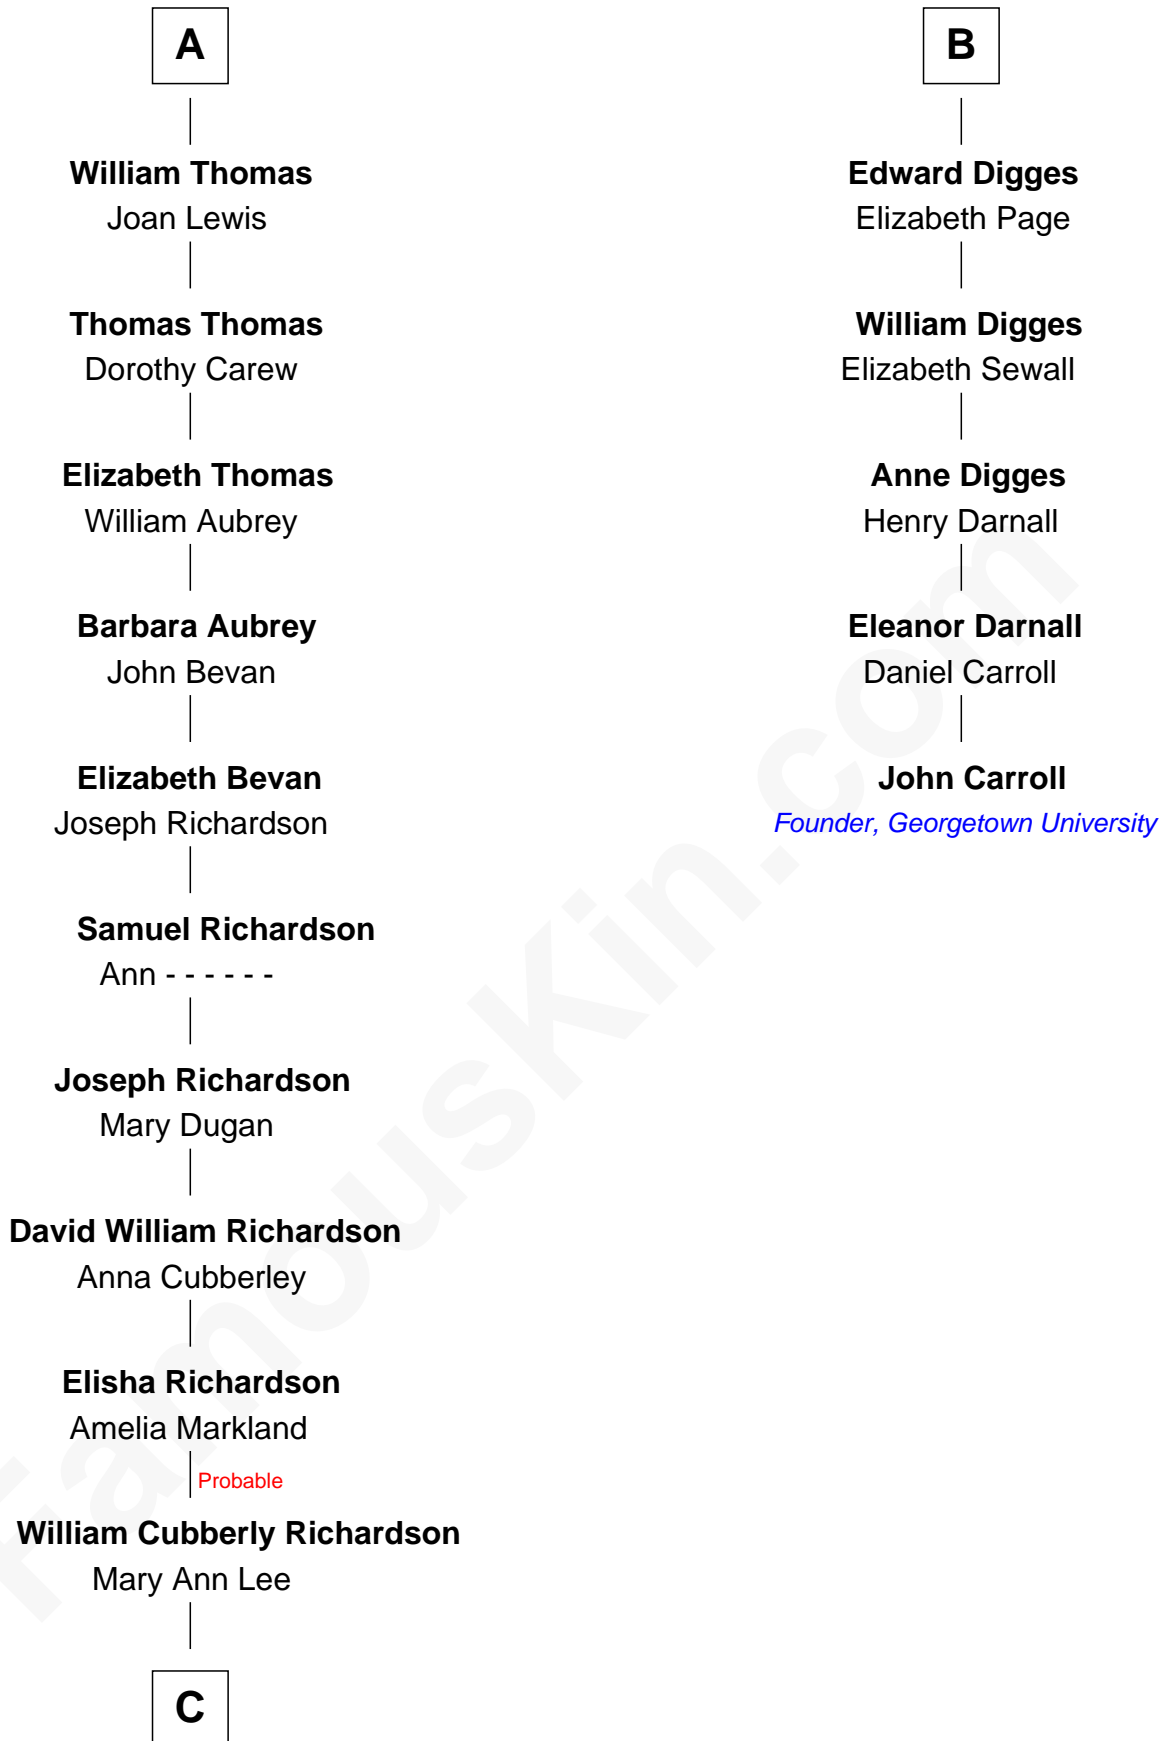

FamousKin.com

Relationship Chart of

Sally Ride

1st American Woman in Space

11th cousin 9 times removed of

John Carroll

Founder of Georgetown University

C

Charles Everroad Richardson

Blanche Gibson

Jennie Mae Richardson

Thomas Vernam Ride

Dale Burdell Ride

Carol Joyce Anderson

Sally Ride

1st American Woman in Space

FamousKin.com