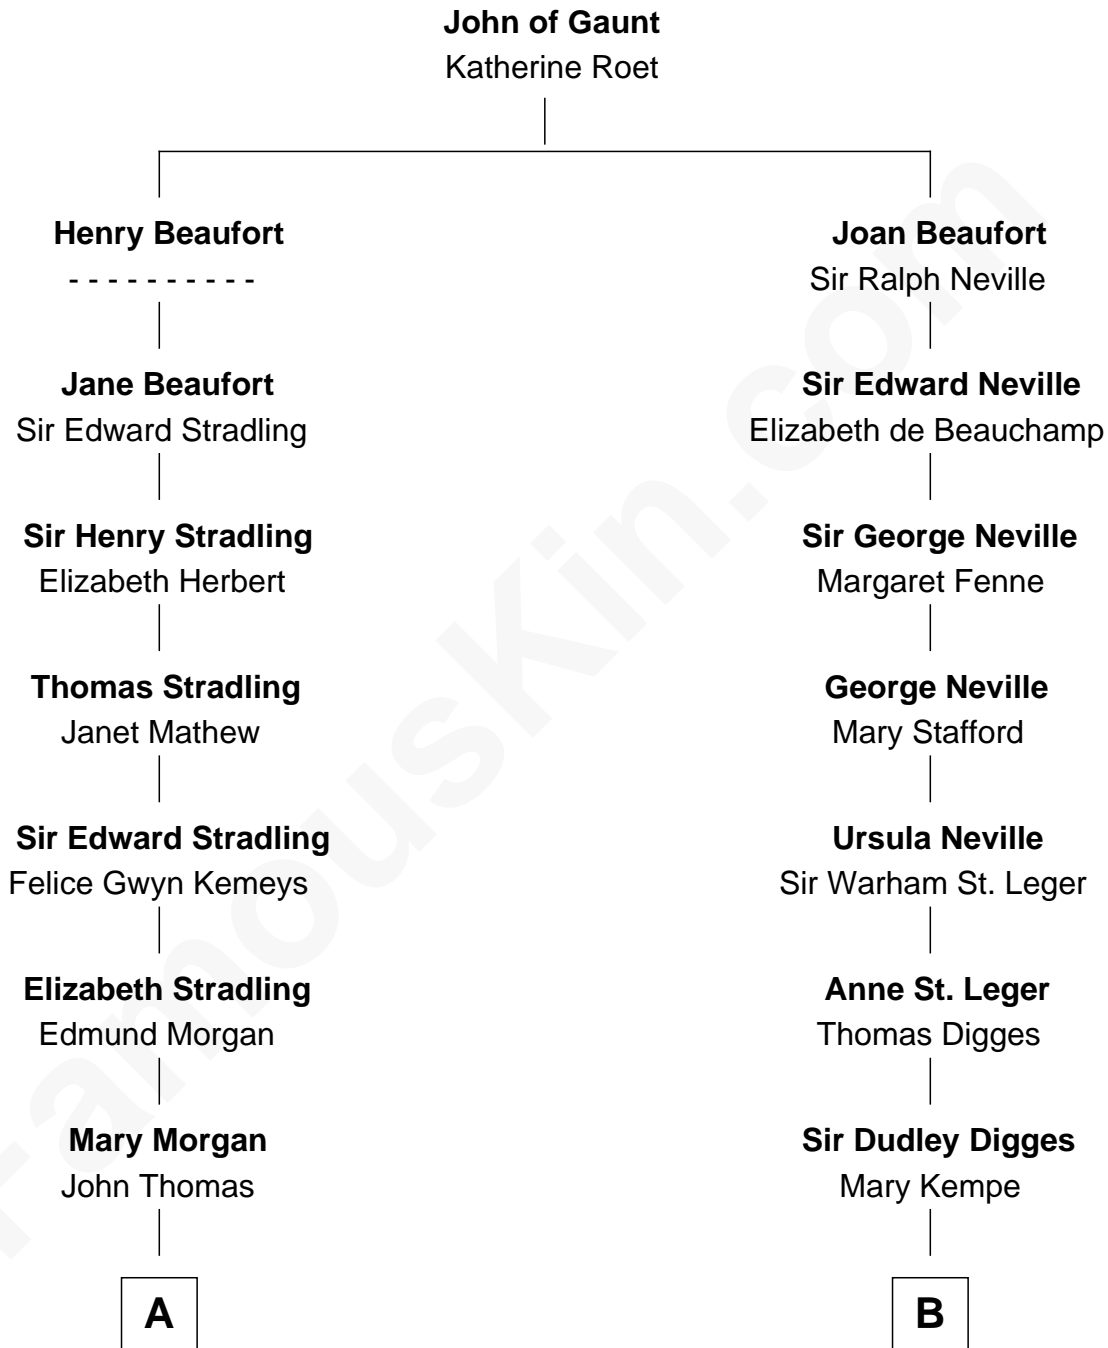

FamousKin.com

Relationship Chart of

Sally Ride

1st American Woman in Space

11th cousin 9 times removed of

John Carroll

Founder of Georgetown University

C

Charles Everroad Richardson

Blanche Gibson

Jennie Mae Richardson

Thomas Vernam Ride

Dale Burdell Ride

Carol Joyce Anderson

Sally Ride

1st American Woman in Space