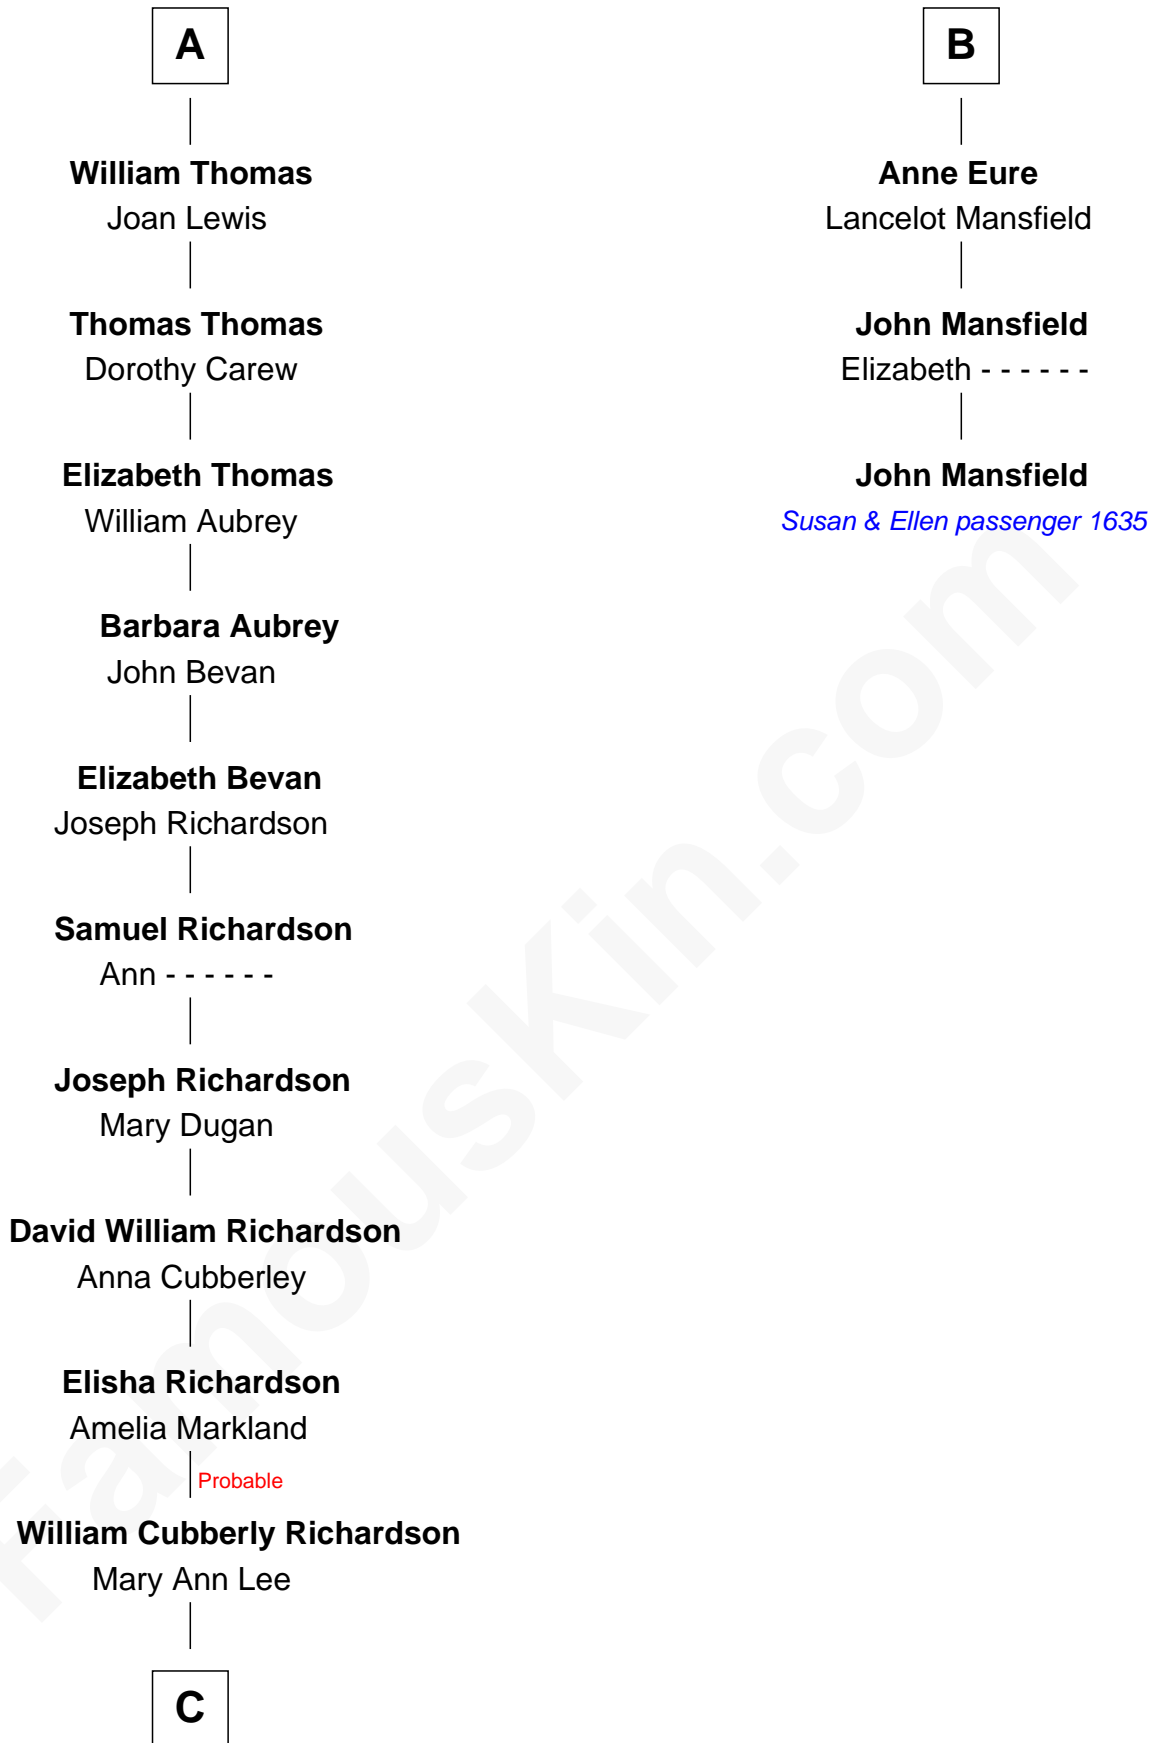

FamousKin.com

Relationship Chart of

Sally Ride

1st American Woman in Space

9th cousin 11 times removed of

John Mansfield

(c1601 - 1674) Susan & Ellen passenger 1635

John of Gaunt
Katherine Roet

C

Charles Everroad Richardson

Blanche Gibson

Jennie Mae Richardson

Thomas Vernam Ride

Dale Burdell Ride

Carol Joyce Anderson

Sally Ride

1st American Woman in Space

FamousKin.com