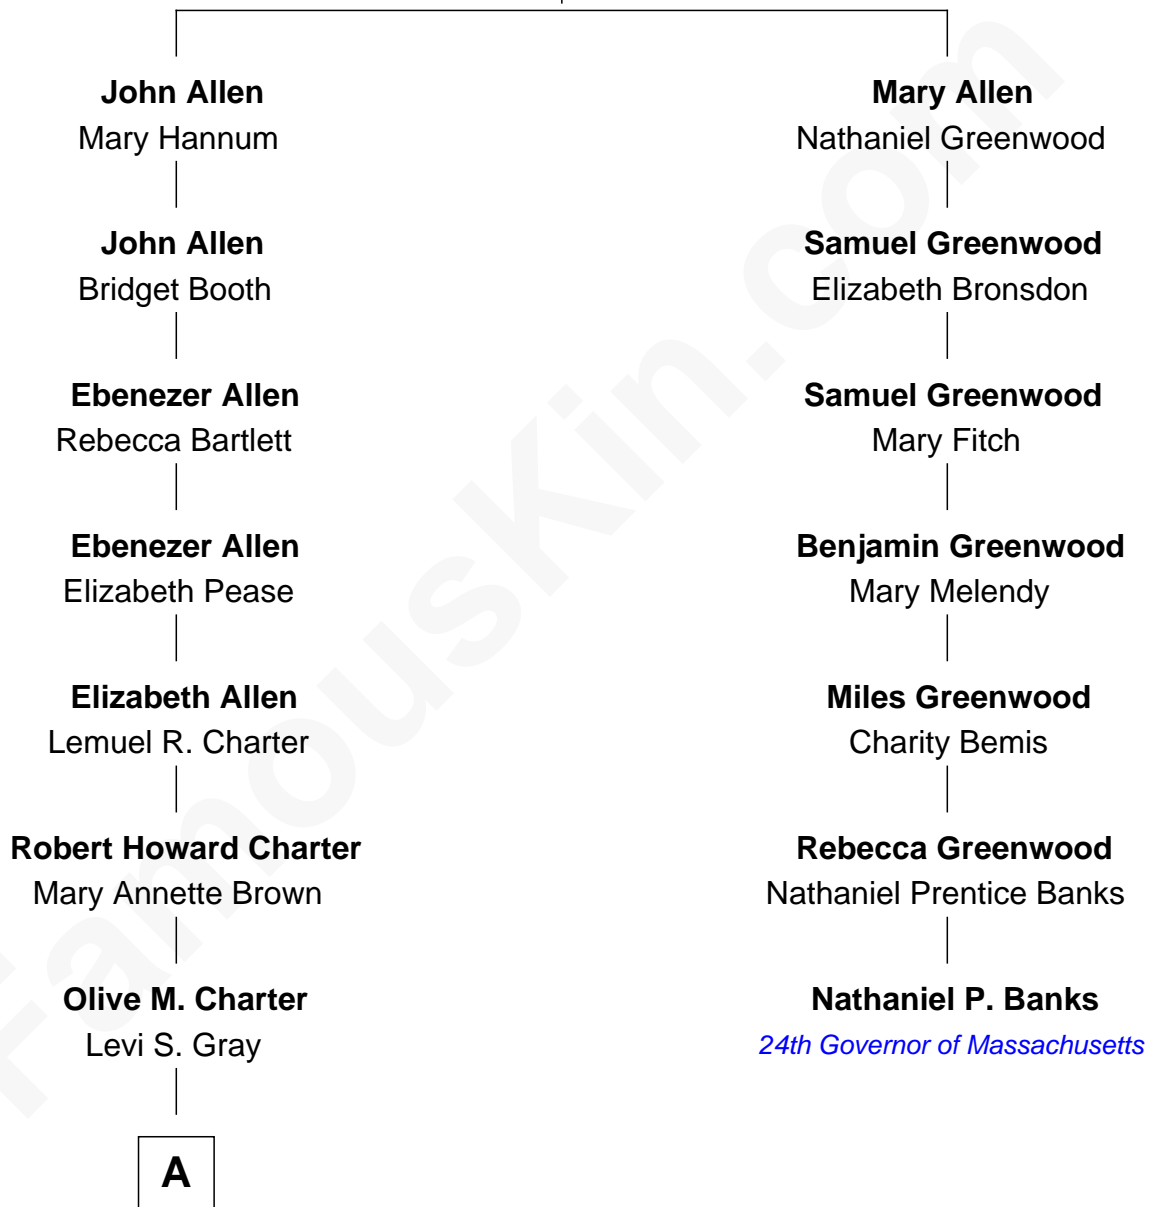

# FamousKin.com Relationship Chart of

**Bill Paxton**

*TV and Movie Actor*

6th cousin 3 times removed of

**Nathaniel P. Banks**

*24th Governor of Massachusetts*

**Samuel Allen**

Ann - - - - -

**A**

—  
**Wayne C. Gray**  
Leonie Marie Turk

—  
**Mary Lou Gray**  
John Lane Paxton

—  
**Bill Paxton**  
*TV and Movie Actor*

FamousKin.com