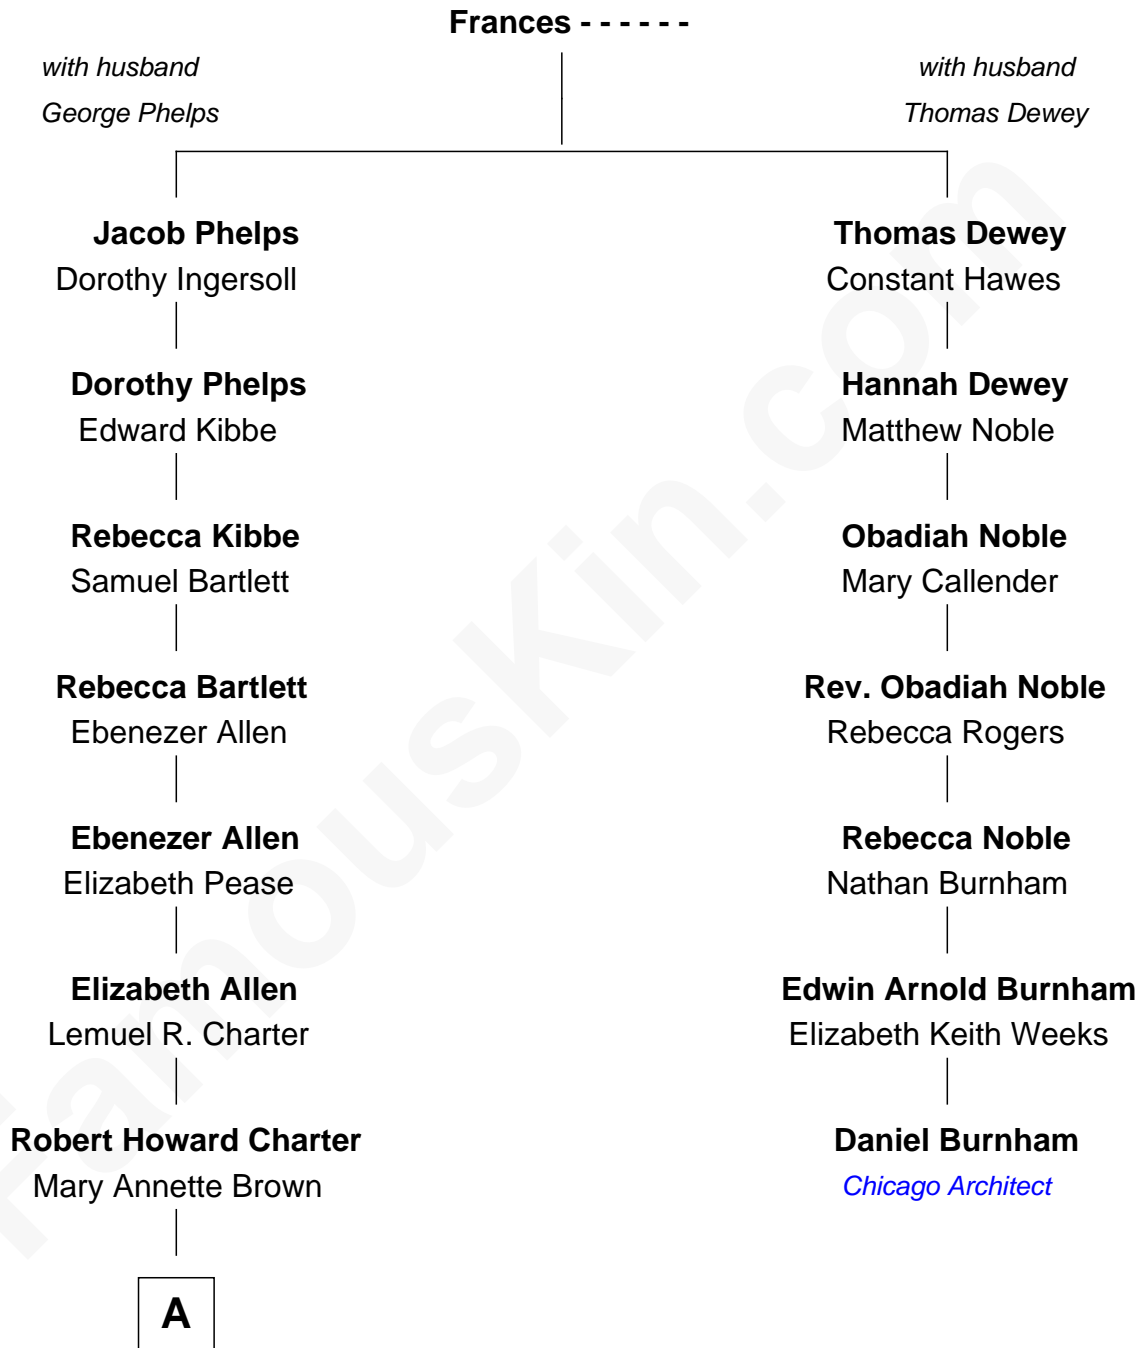

FamousKin.com Relationship Chart of

Bill Paxton

TV and Movie Actor

6th cousin 4 times removed of

Daniel Burnham

World's Columbian Expo Architect

A

—
Olive M. Charter

Levi S. Gray

—
Wayne C. Gray

Leonie Marie Turk

—
Mary Lou Gray

John Lane Paxton

—
Bill Paxton

TV and Movie Actor

FamousKin.com