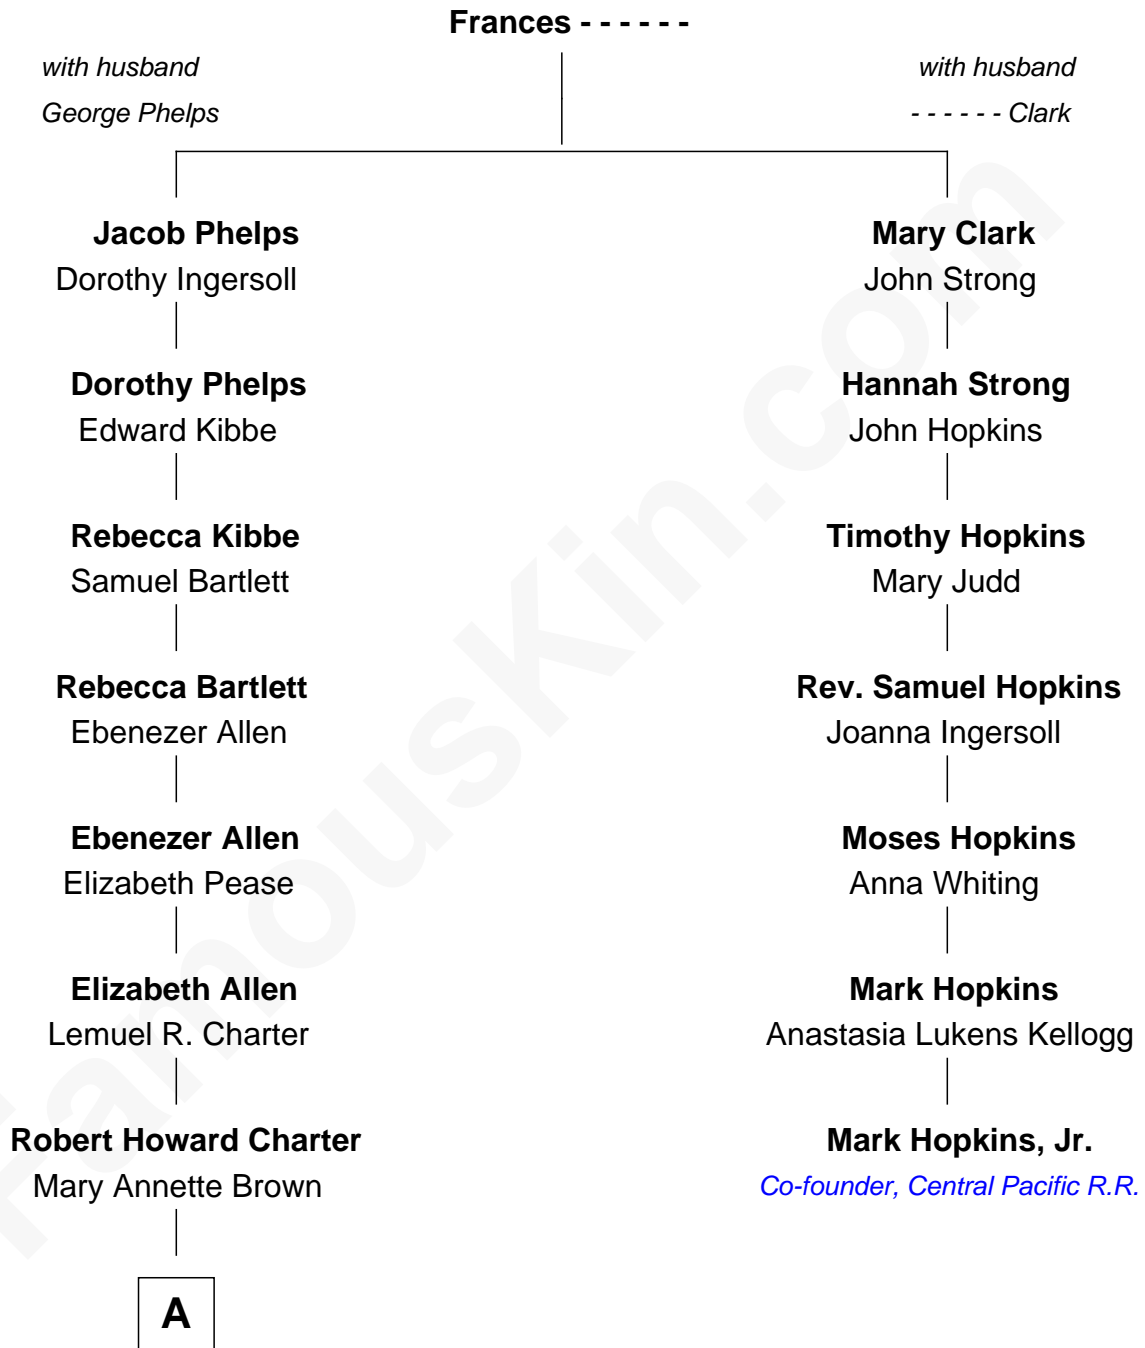

FamousKin.com Relationship Chart of

Bill Paxton

TV and Movie Actor

6th cousin 4 times removed of

Mark Hopkins, Jr.

Co-founder, Central Pacific R.R.

A

—
Olive M. Charter

Levi S. Gray

—
Wayne C. Gray

Leonie Marie Turk

—
Mary Lou Gray

John Lane Paxton

—
Bill Paxton

TV and Movie Actor

FamousKin.com