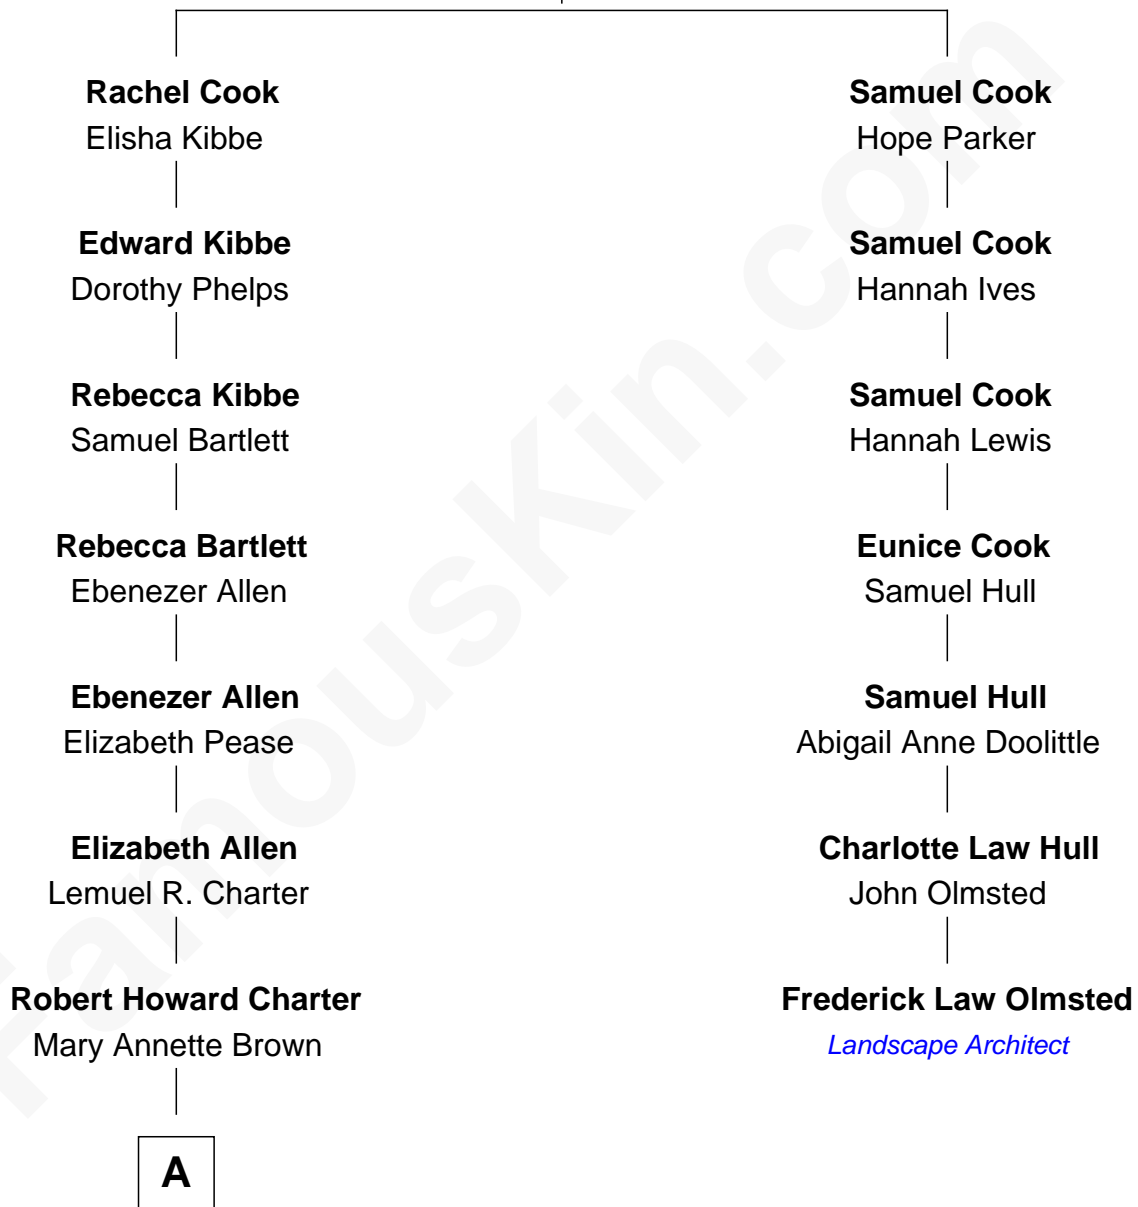

FamousKin.com Relationship Chart of

Bill Paxton

TV and Movie Actor

6th cousin 4 times removed of

Frederick Law Olmsted

Landscape Architect

Henry Cook
Judith Birdsall

A

—
Olive M. Charter

Levi S. Gray

—
Wayne C. Gray

Leonie Marie Turk

—
Mary Lou Gray

John Lane Paxton

—
Bill Paxton

TV and Movie Actor