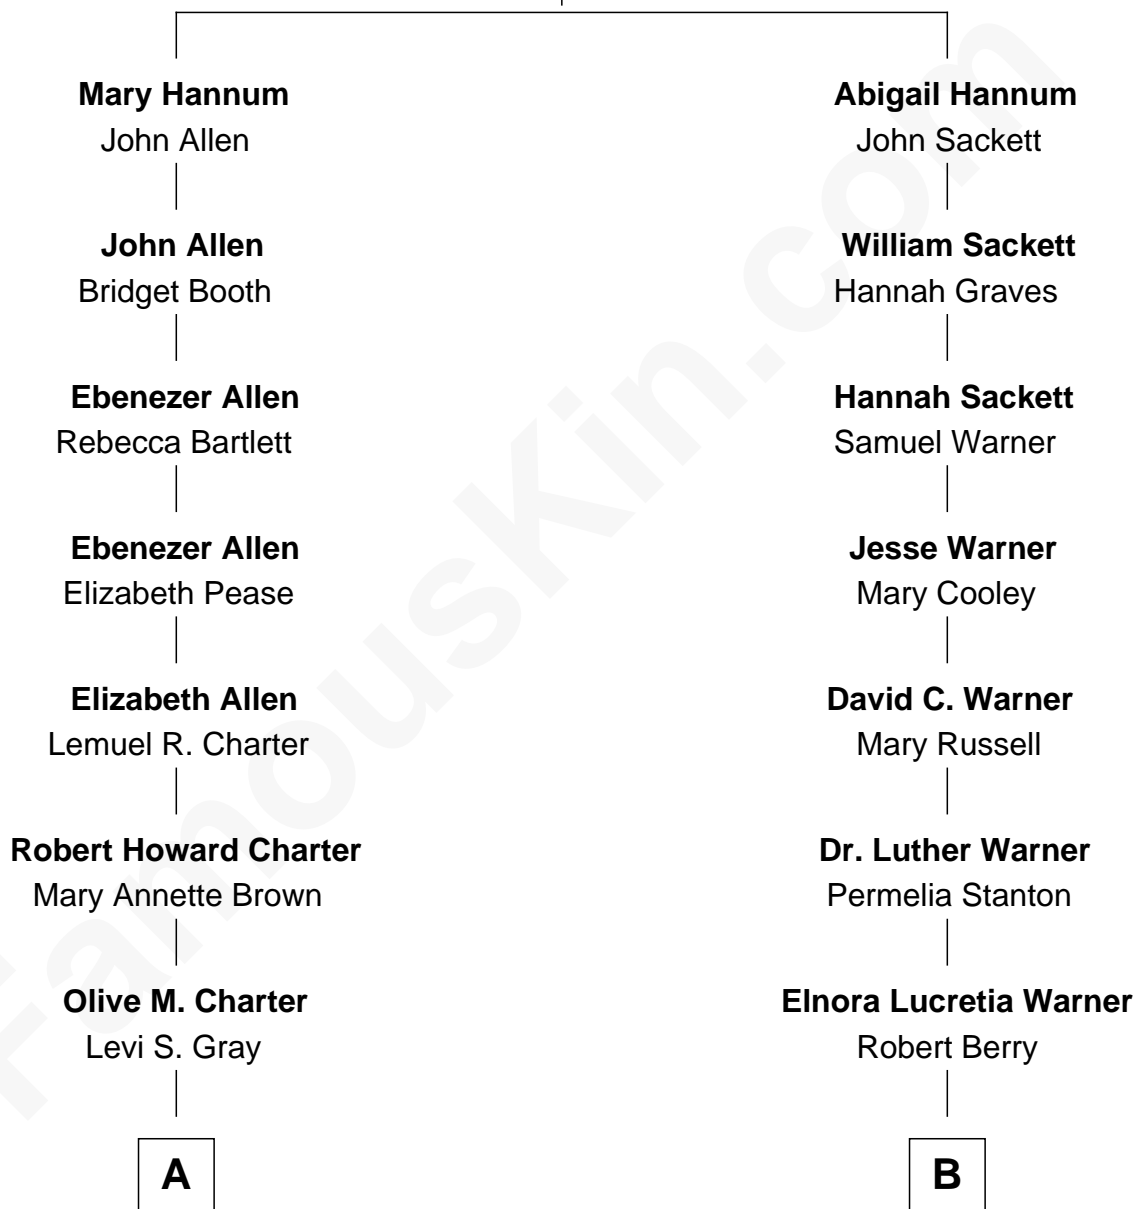

FamousKin.com Relationship Chart of

Bill Paxton

TV and Movie Actor

9th cousin 1 time removed of

Mitt Romney

70th Governor of Massachusetts

William Hannum

Honor Capen

A

Wayne C. Gray
Leonie Marie Turk

Mary Lou Gray
John Lane Paxton

Bill Paxton
TV and Movie Actor

B

Rosetta Mary Berry
Charles Edward Robison

Alma Luella Robison
Harold Arundel LaFount

Lenore Emily LaFount
George Wilcken Romney

Mitt Romney
70th Governor of Massachusetts