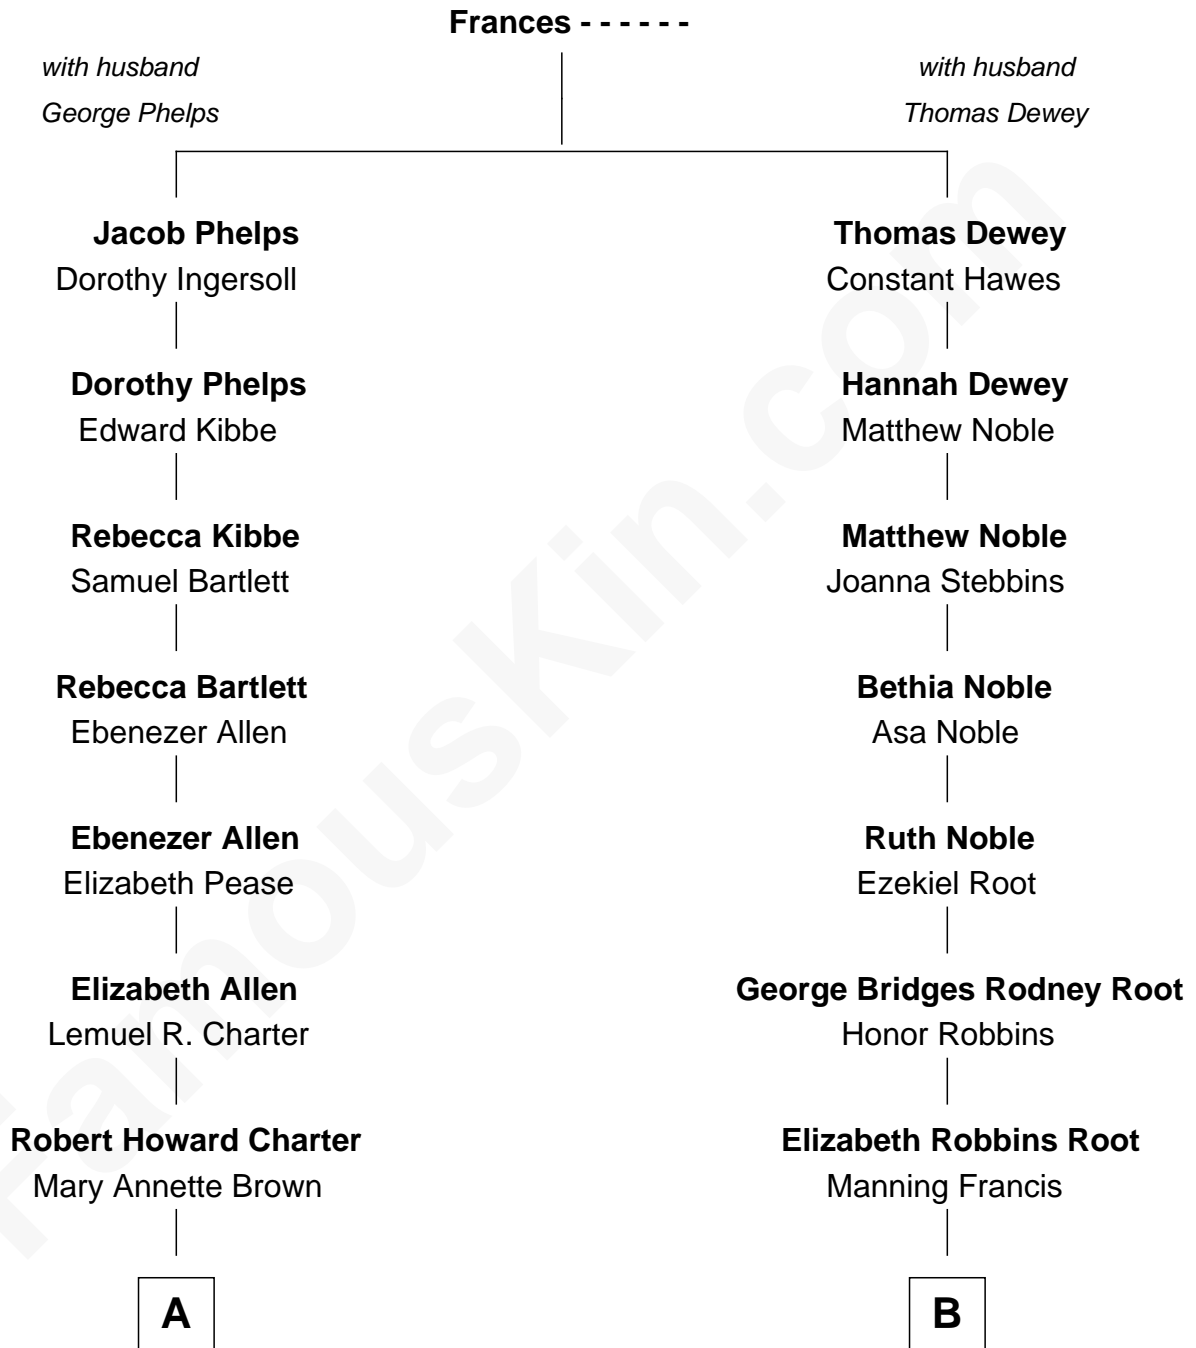

# FamousKin.com Relationship Chart of

**Bill Paxton**

*TV and Movie Actor*

10th cousin of

**Nancy (Davis) Reagan**

*First Lady of President Ronald Reagan*

**A**

**Olive M. Charter**

Levi S. Gray

**Wayne C. Gray**

Leonie Marie Turk

**Mary Lou Gray**

John Lane Paxton

**Bill Paxton**

*TV and Movie Actor*

**B**